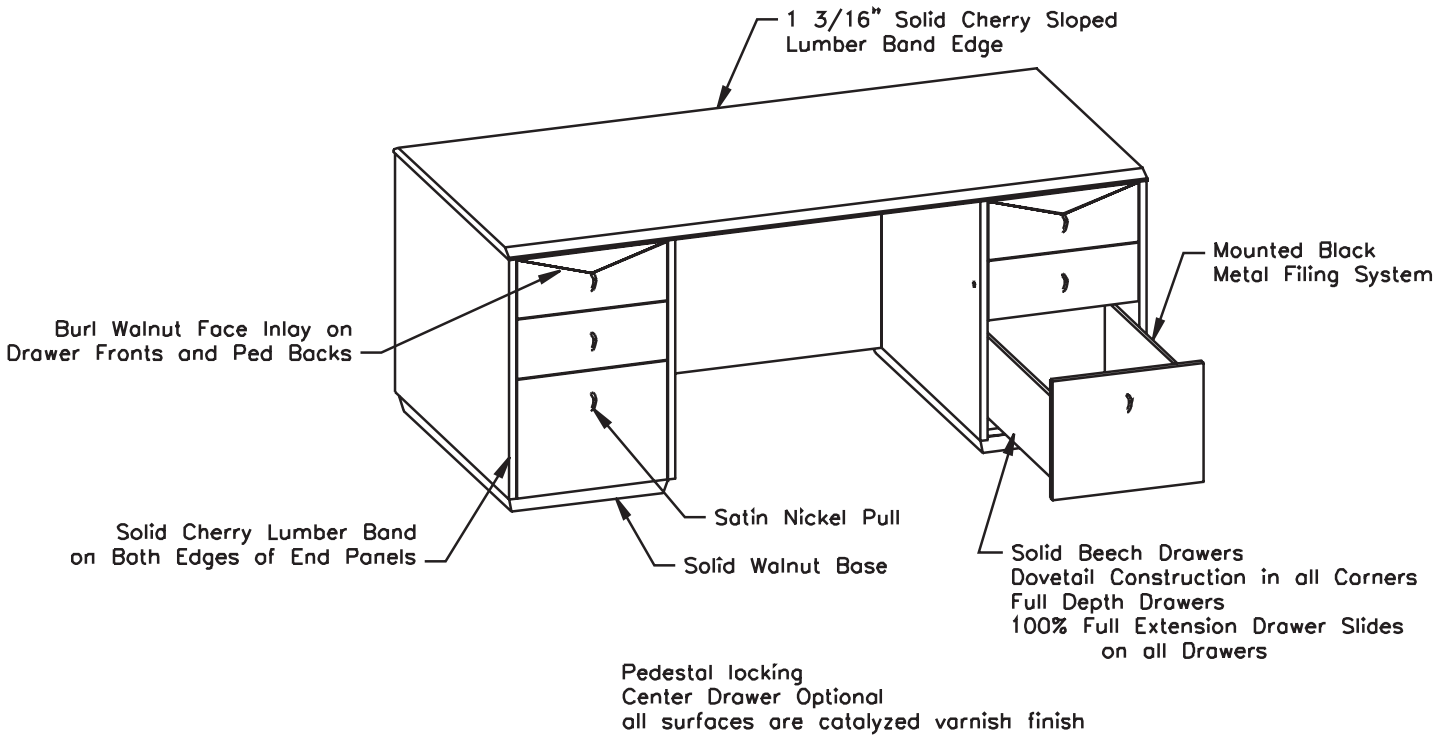

St. Clair

J A S P E R D E S K

Model #	Description/Dimension	Wood Finishes	Price