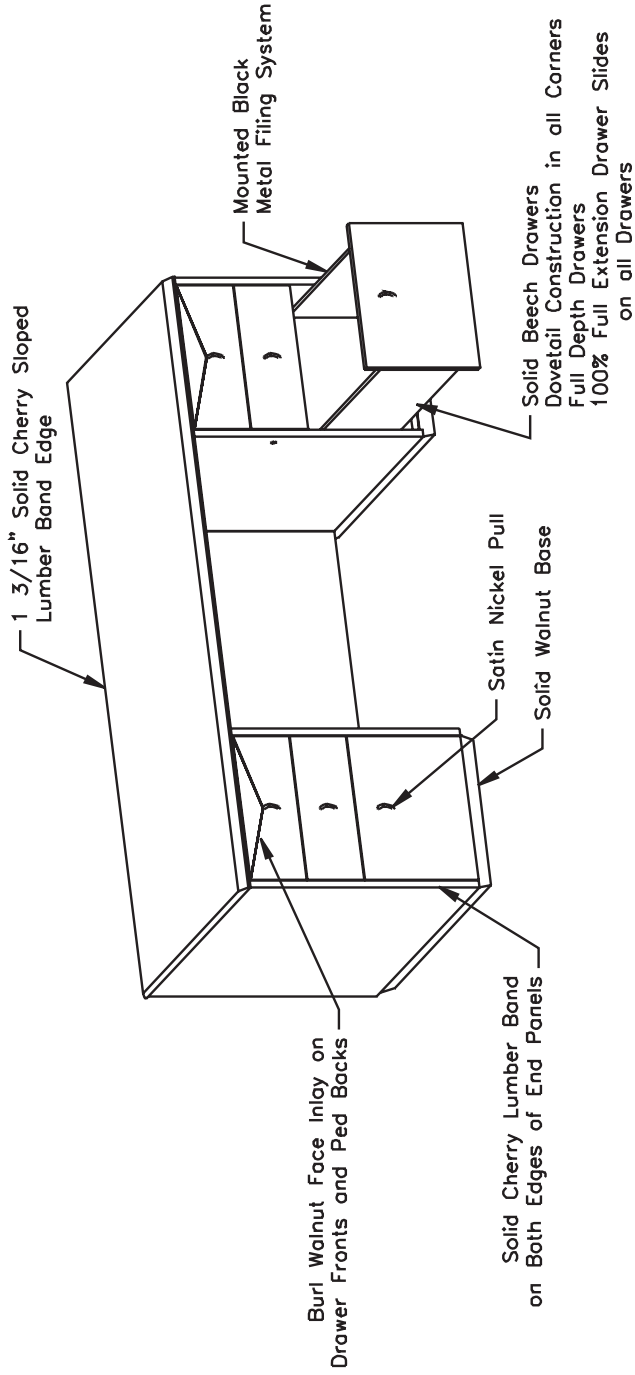

St. Clair

JASPER DESK

PRODUCT SPECIFICATIONS

Pedestal locking Center Drawer Optional all surfaces are catalyzed varnish finish

Veneer

Veneer on all exposed surfaces is #1 select plain sliced Cherry. Outside surface veneers are bookmatched to provide proper grain consistency. Drawer fronts are vertical grain cherry veneers with a burl walnut inlay and matched in selected sets to insure proper veneer balance.

Wood Veneer Tops

Tops are 1 3/16" thick with 3-ply construction with solid cherry lumber rims, shaped with a sloped-styled edge detail. Rims on front and back edges of desks. Cherry veneer tops are standard. Madrone Burl and high pressure laminate tops are optional.

Drawers

Drawer sides and backs are solid beech lumber 7/16" thick. Drawer fronts are 3-ply construction, 13/16" thick. Drawer bottoms are of 3-ply hardwood construction. Drawers are assembled with dovetail construction in all four corners. All desk drawers are grooved for drawer partitions. Center drawer pen trays are of solid hardwood.