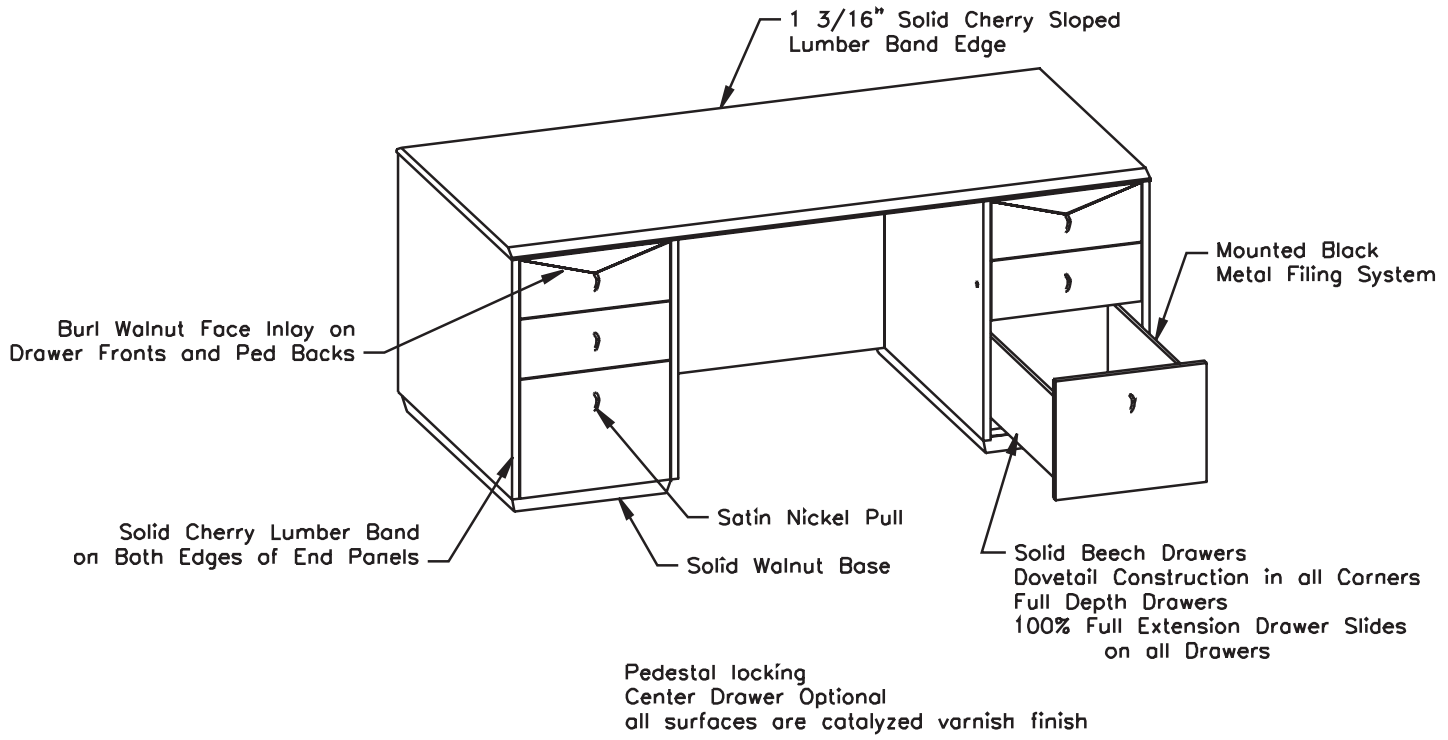

St. Clair

J A S P E R D E S K

Model #	Description/Dimension	Wood Finishes	Price