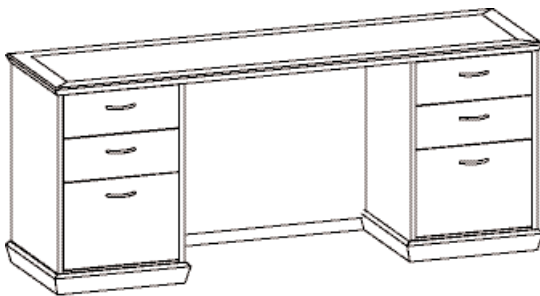

Box/Box/File drawer on each side
Wire access grommet in back panel
and pedestal locking standard

Serengeti