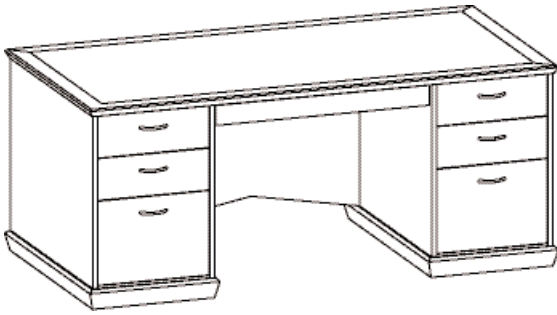

Executive Desk  
 72"W x 36"D x 30"H

**Mahogany**  
 Natural Mahogany  
 Victoria Mahogany  
 Savanna Mahogany

**\$5671**

33<sup>1</sup>/<sub>8</sub> kneespace  
 Box/Box/File drawer on each side  
 Pedestal locking  
 Center Drawer