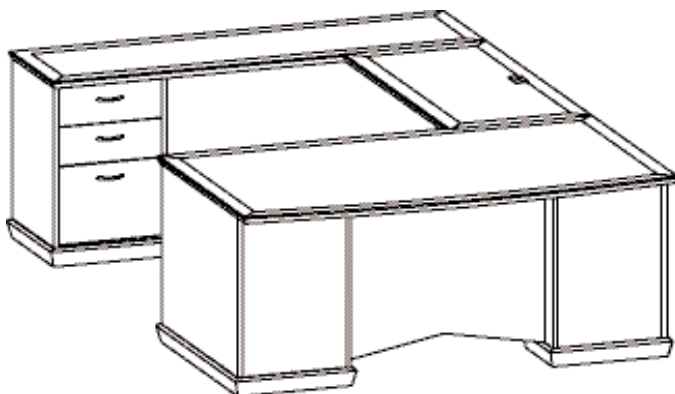

\$4730

**940WS48DH** \_  
90 lbs.

Executive Bridge  
**48"W x 24"D x 30"H**

\$1758

**940DCSPL72** \_ \_ \_  
220 lbs.

Left Single Pedestal Credenza  
**72"W x 20"D x 30"H**

\$3991

**Right Pedestal Desk with  
Left Box/Box/File Credenza**