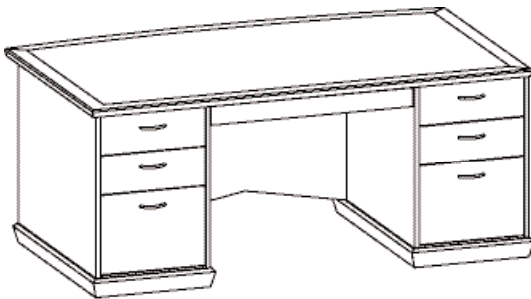

33¹/₈ kneespace
Center overhang 6"
Box/Box/File drawer on each side
Pedestal locking
Center Drawer