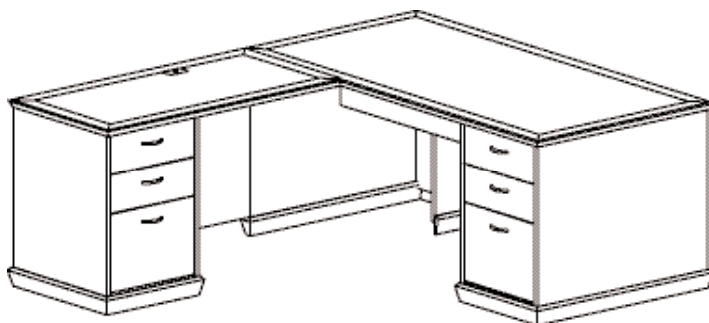

**Right Pedestal Desk with
Left Executive Height Return**