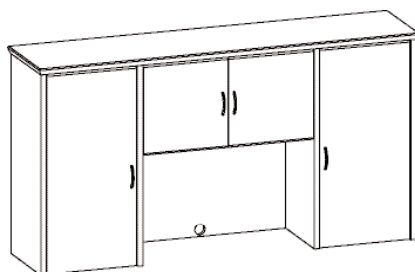

**940HC-G** \_ \_ \_  
275 lbs.

Storage Hutch with Glass Doors  
16"D x 69"W x 39"H

**\$6345**

Glass doors  
Two adjustable shelves in both outside compartments - Bookcase in center open compartment below with grommets centered at top and bottom

**940HC-W** \_ \_ \_  
275 lbs.

Storage Hutch with Wood Doors  
16"D x 69"W x 39"H

**\$7177**

Wood doors  
Two adjustable shelves in both outside compartments - Bookcase in center open compartment below with grommets centered at top and bottom