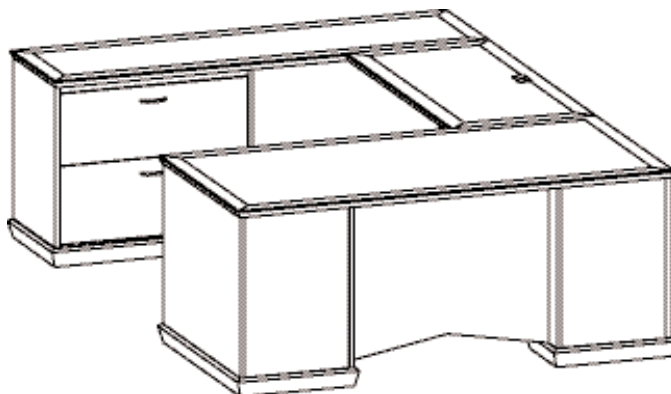

**Right Pedestal Desk with
Left Lateral File Credenza**