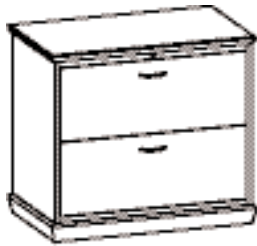

Two Drawer Lateral File  
33"W x 20"D x 30"H

Legal and letter cross filing  
Special locking mechanism allows only  
one drawer to open at a time

\$2806

**940LF4V** ---  
245 lbs.

Four Drawer Lateral File - Vertical  
33"W x 20"D x 54"H