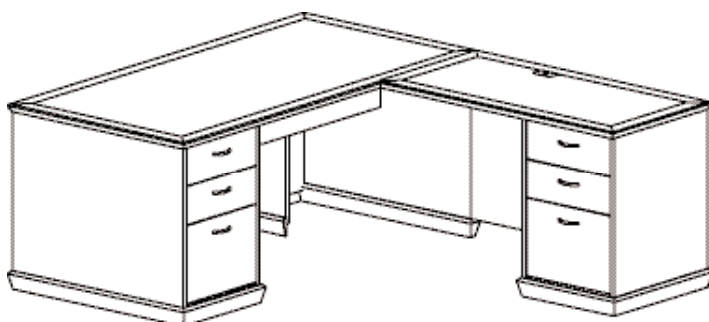

Designate Edge Detail and Pull Option  
after Model # \_ \_ \_

**Serengeti**

**J A S P E R D E S K**

Knife - K

Zulu - J

Model #	Description/Dimension	Wood Finishes	Price
<b>940SPL72</b> _ _ _ 330 lbs.	Left Single Pedestal Desk <b>72"W x 36"D x 30"H</b> with Center Drawer	<b>Mahogany</b> Natural Mahogany	\$4730
<b>940ERR48</b> _ _ _ 160 lbs.	Right Executive Return <b>48"W x 24"D x 30"H</b>	Victoria Mahogany Savanna Mahogany	\$2803