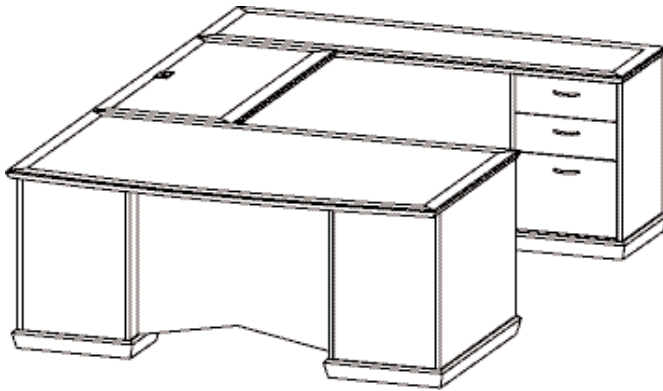

DS - Diamond Arc Silver
DG - Diamond Arc Gold

KB - Classic Brass

AB - Arc Black
AN - Arc Nickel

CB - Crescent Black
CN - Crescent Nickel

LB - Bar Black
LN - Bar Nickel

JB - Wave Black
JN - Wave Nickel

Model #	Description/Dimension	Wood Finishes	Price
940KSPL72 _ _ _ 350 lbs.	Left Single Pedestal Arc Top Desk 72"W x 42"D x 30"H with Center Drawer	Mahogany Natural Mahogany	$5037
940WS48DH _ 90 lbs.	Executive Bridge 48"W x 24"D x 30"H	Victoria Mahogany Savanna Mahogany	$1758
940DCSPR72 _ _ _ 220 lbs.	Right Single Pedestal Credenza 72"W x 20"D x 30"H		$3991

**Left Pedestal Desk with
Right Box/Box/File Credenza**

Tops are Ribbon Stripe Mahogany with 3" wide Crotch Mahogany border

940KSPR72 _ _ _ 350 lbs.	Right Single Pedestal Arc Top Desk 72"W x 42"D x 30"H with Center Drawer		$5037
940WS48DH _ 90 lbs.	Executive Bridge 48"W x 24"D x 30"H		$1758
940DCSPL72 _ _ _ 220 lbs.	Left Single Pedestal Credenza 72"W x 20"D x 30"H		$3991