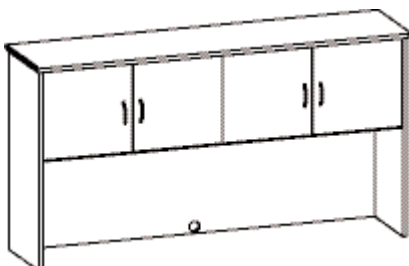

**940HC-G** \_ \_ \_  
275 lbs.

Storage Hutch with Glass Doors  
16"D x 69"W x 39"H

**\$6345**

Glass doors  
Two adjustable shelves in both outside compartments - Bookcase in center open compartment below with grommets centered at top and bottom

**940HC-W** \_ \_ \_  
275 lbs.

Storage Hutch with Wood Doors  
16"D x 69"W x 39"H

**\$7177**

Wood doors  
Two adjustable shelves in both outside compartments - Bookcase in center open compartment below with grommets centered at top and bottom

**940HC72** \_ \_ \_  
265 lbs.

Storage Hutch  
16"D x 69"W x 39"H

**\$4268**

Four hinged doors  
Wire access grommets in open compartment centered at top and bottom  
Optional Locking (LK) - add \$100 list  
Task light and tackboard optional