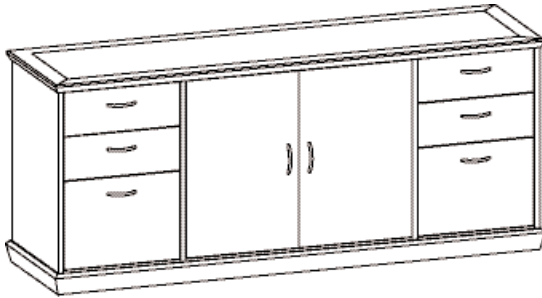

**940DC72-4** \_ \_ \_  
320 lbs.

Storage Credenza  
72"W x 20"D x 30"H

**Mahogany**

\$5484

Natural Mahogany

Victoria Mahogany

Savanna Mahogany

Box/Box/File drawer on each side  
Hinged door bookcase in center  
section with one adjustable shelf  
Wire access grommet in back panel  
and pedestal locking standard  
Optional locking doors (LK) - Add \$50 list