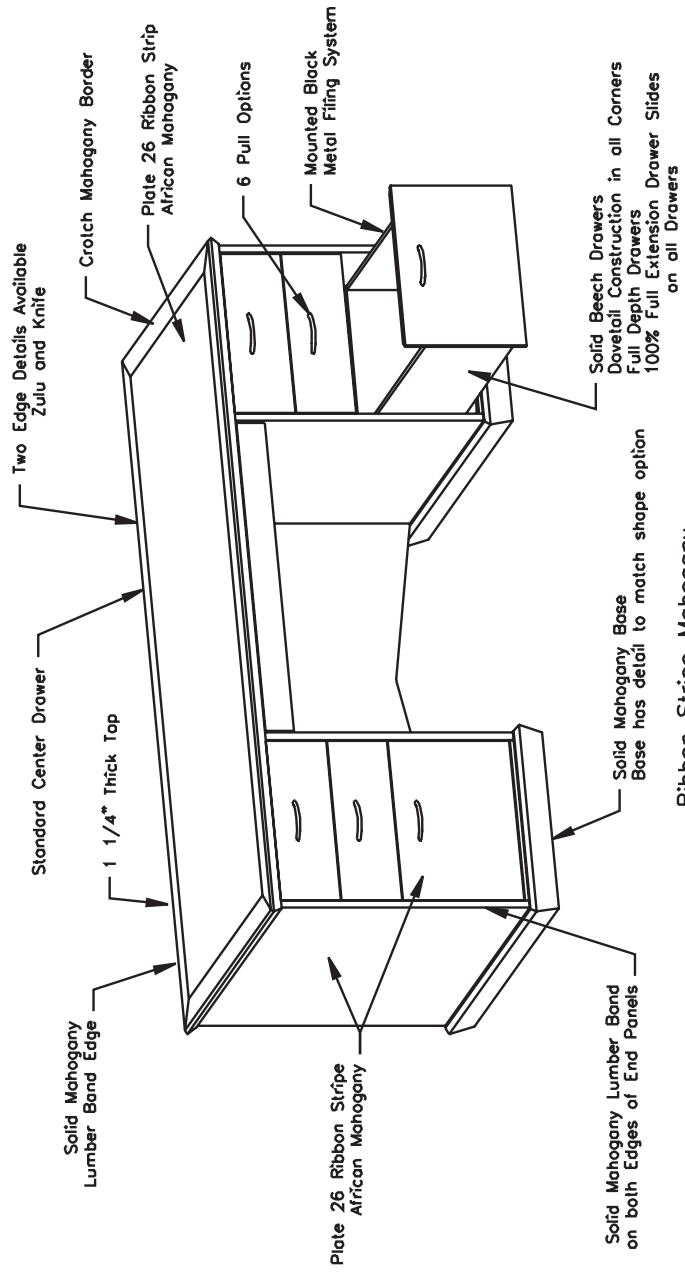

## PRODUCT SPECIFICATIONS

Ribbon Stripe Mahogany  
Inlay top with Mahogany border  
6 Pull options  
Pedestal locking  
All surfaces are catalyzed lacquer finish  
All tops are full-filled and hand rubbed