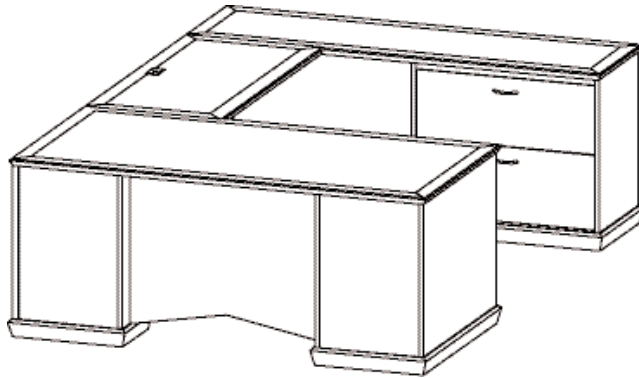

**Right Pedestal Desk with  
Left Box/Box/File Credenza**

Designate Edge Detail and Pull Option  
after Model # \_ \_ \_

Serengeti

J A S P E R D E S K

Knife - K

Zulu - J

Model #	Description/Dimension	Wood Finishes	Price
<b>940SPL72</b> _ _ _ 330 lbs.	Left Single Pedestal Desk <b>72"W x 36"D x 30"H</b> with Center Drawer	<b>Mahogany</b> Natural Mahogany	\$4730
<b>940WS48DH</b> _ 90 lbs.	Executive Bridge <b>48"W x 24"D x 30"H</b>	Victoria Mahogany Savanna Mahogany	\$1758
<b>940DCSPR72LF</b> _ _ _ 240 lbs.	Right Single Lateral File Credenza <b>72"W x 20"D x 30"H</b>		\$4144