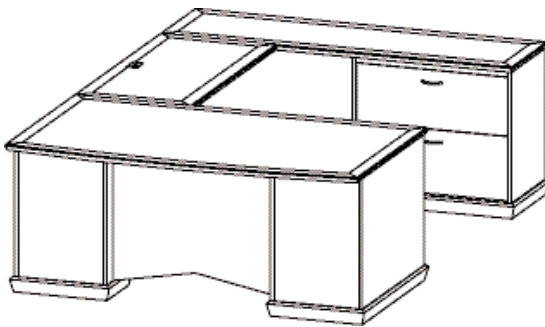

Serengeti

Designate Edge Detail and Pull Option  
after Model # \_ \_ \_

Serengeti

J A S P E R D E S K

Knife - K

Zulu - J

Model #	Description/Dimension	Wood Finishes	Price
<b>940KSPL72</b> _ _ _ 350 lbs.	Left Arc Top Desk <b>72"W x 42"D x 30"H</b> with Center Drawer	<b>Mahogany</b> Natural Mahogany	\$5037
<b>940WS48DH</b> _ 90 lbs.	Executive Bridge <b>48"W x 24"D x 30"H</b>	Victoria Mahogany Savanna Mahogany	\$1758
<b>940DCSPR72LF</b> _ _ _ 240 lbs.	Right Lateral File Credenza <b>72"W x 20"D x 30"H</b>		\$4144