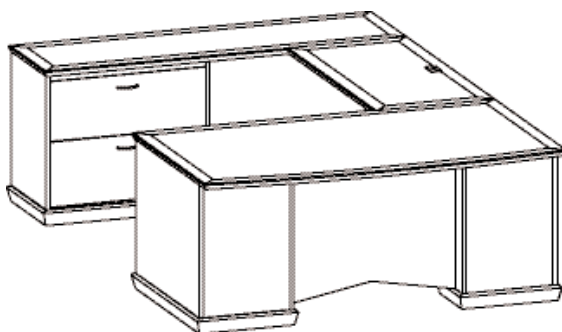

Tops are Ribbon Stripe Mahogany with 3" wide Crotch Mahogany border

940KSPR72 _ _ _ 350 lbs.	Right Arc Top Desk 72"W x 42"D x 30"H with Center Drawer		$5037
940WS48DH _ 90 lbs.	Executive Bridge 48"W x 24"D x 30"H		$1758
940DCSPL72LF _ _ _ 240 lbs.	Left Lateral File Credenza 72"W x 20"D x 30"H		$4144