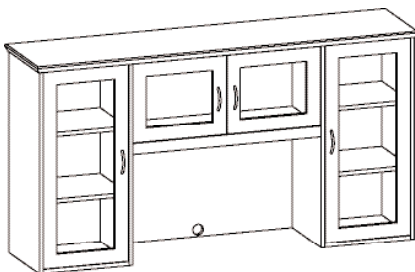

**940HC-G** \_ \_ \_  
275 lbs.

Storage Hutch with Glass Doors  
16"D x 69"W x 39"H

**\$6345**

Glass doors  
Two adjustable shelves in both outside compartments - Bookcase in center open compartment below with grommets centered at top and bottom

**940HC-W** \_ \_ \_  
275 lbs.

Storage Hutch with Wood Doors  
16"D x 69"W x 39"H

**\$7177**

Wood doors  
Two adjustable shelves in both outside compartments - Bookcase in center open compartment below with grommets centered at top and bottom