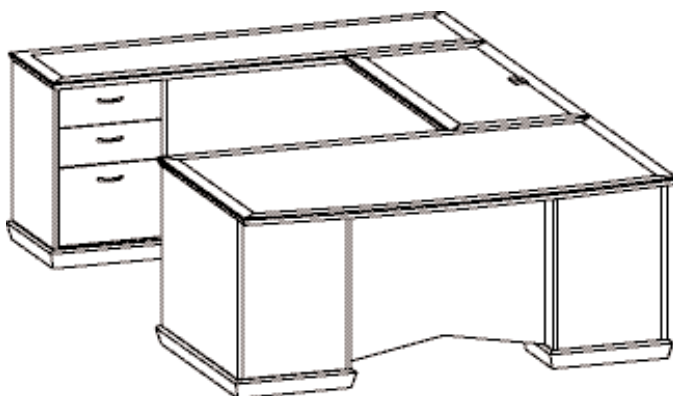

**Left Pedestal Desk with  
Right Box/Box/File Credenza**

Tops are Ribbon Stripe Mahogany with 3" wide Crotch Mahogany border

<b>940KSPR72</b> _ _ _ 350 lbs.	Right Single Pedestal Arc Top Desk <b>72"W x 42"D x 30"H</b> with Center Drawer		\$5037
<b>940WS48DH</b> _ 90 lbs.	Executive Bridge <b>48"W x 24"D x 30"H</b>		\$1758
<b>940DCSPL72</b> _ _ _ 220 lbs.	Left Single Pedestal Credenza <b>72"W x 20"D x 30"H</b>		\$3991