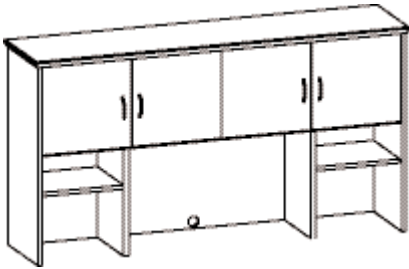

DS - Diamond Arc Silver
DG - Diamond Arc Gold

KB - Classic Brass

AB - Arc Black
AN - Arc Nickel

CB - Crescent Black
CN - Crescent Nickel

LB - Bar Black
LN - Bar Nickel

JB - Wave Black
JN - Wave Nickel

Model #

Description/Dimension

Wood Finishes

Price

940HCO72 _ _ _
275 lbs.

Storage Hutch with Organizers
16"D x 69"W x 39"H

Mahogany

$4969

Natural Mahogany

Victoria Mahogany

Savanna Mahogany

Four hinged doors
Bi-level paper storage on each side
Wire access grommets in open compartment centered at top and bottom
Optional Locking (LK) - add $100 list

940HC-G _ _ _
275 lbs.

Storage Hutch with Glass Doors
16"D x 69"W x 39"H

$6345