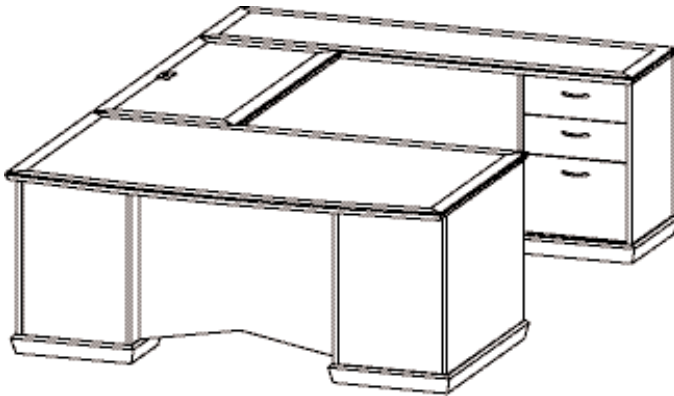

DS - Diamond Arc Silver
DG - Diamond Arc Gold

KB - Classic Brass

AB - Arc Black
AN - Arc Nickel

CB - Crescent Black
CN - Crescent Nickel

LB - Bar Black
LN - Bar Nickel

JB - Wave Black
JN - Wave Nickel

Model #	Description/Dimension	Wood Finishes	Price

940SPL72 _ _ _
330 lbs.

Left Single Pedestal Desk
72"W x 36"D x 30"H
with Center Drawer

Mahogany
Natural Mahogany
Victoria Mahogany
Savanna Mahogany

$4730

940WS48DH _
90 lbs.

Executive Bridge
48"W x 24"D x 30"H

$1758

940DCSPR72 _ _ _
220 lbs.

Right Single Pedestal Credenza
72"W x 20"D x 30"H

$3991

**Left Pedestal Desk with
Right Box/Box/File Credenza**

Tops are Ribbon Stripe Mahogany with 3" wide Crotch Mahogany border

940SPR72 _ _ _
330 lbs.

Right Single Pedestal Desk
72"W x 36"D x 30"H
with Center Drawer

$4730

940WS48DH _
90 lbs.

Executive Bridge
48"W x 24"D x 30"H

$1758

940DCSPL72 _ _ _
220 lbs.

Left Single Pedestal Credenza
72"W x 20"D x 30"H

$3991