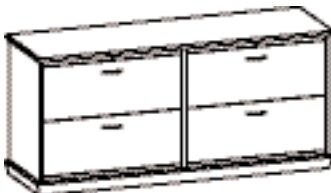

Four Drawer Lateral File - Vertical
33"W x 20"D x 54"H

Legal and letter cross filing
Special locking mechanism allows only
one drawer to open at a time

$4345

940LF4 ---
265 lbs.