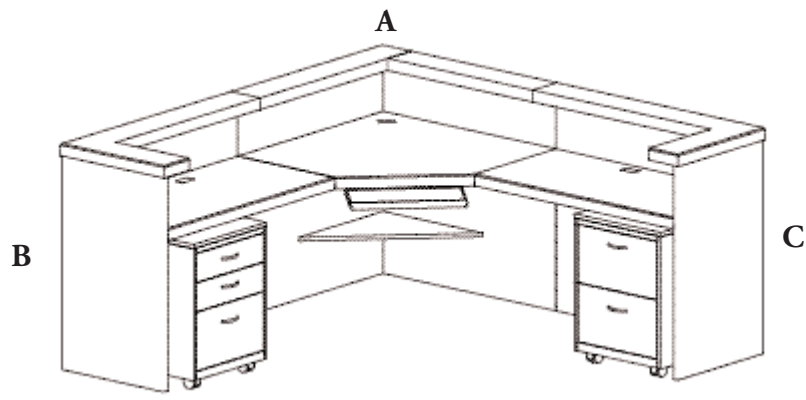

## J A S P E R D E S K

Crowned - Z

Fluted - M

Reception

Model #	Description/Dimension	Wood Finishes	Price
Reception/Task Stations			
A. 9 _ RTS4242CU _ 270 lbs.	Reception/Task Station Corner Unit with Keyboard 42"W x 42"D x 43 1/2"H	<b>Walnut</b> Natural Walnut Royale Walnut Richleigh Walnut Empire Walnut Old World Mahogany Crescent Cherry on Walnut	\$3353
B. 9 _ RTS2442LR _ 170 lbs.	Left Hand Return 42"W x 24"D x 43 1/2"H	<b>Cherry</b> Natural Cherry Amber Cherry Cinnamon Cherry  <b>Maple</b> Sunrise	\$2093
C. 9 _ RTS2442RR _ 170 lbs.	Right Hand Return 42"W x 24"D x 43 1/2"H		\$2093
9 _ RTSTC _ 70 lbs.	Units features: • Executive height work surface • Wire access grommet in each section • 2" thick tops on worksurfaces • Articulating keyboard  Transaction Counter - 7" Depth 2" thick tops		\$1251