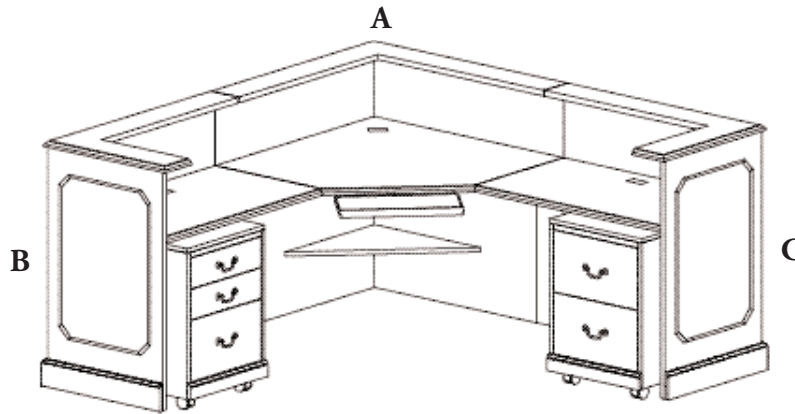

0 - Walnut 2 - Cherry 1 - Oak
 Designate Wood Species before Model #

Traditional J A S P E R D E S K

Model #	Description/Dimension	Wood Finishes	Price
Reception/Task Stations			
	Reception/Task Station	Walnut Natural Walnut Royale Walnut Richleigh Walnut Empire Walnut Old World Mahogany Crescent Cherry on Walnut	
A. 5_RTS4242CU 270 lbs.	Corner Unit/Shelf 42"W x 42"D x 43 1/2"H		\$3197
B. 5_RTS2442LR 170 lbs.	Left Hand Return 42"W x 24"D x 43 1/2"H		\$2044
C. 5_RTS2442RR 170 lbs.	Right Hand Return 42"W x 24"D x 43 1/2"H	Cherry Natural Cherry Amber Cherry Cinnamon Cherry	\$2044
	Units features: <ul style="list-style-type: none"> • Executive height work surface • Wire access grommet in each section • Articulating keyboard 	Oak Landmark Oak Harbor Oak	
5_RTSTC 70 lbs.	Transaction Counter - 7" Depth		\$1143