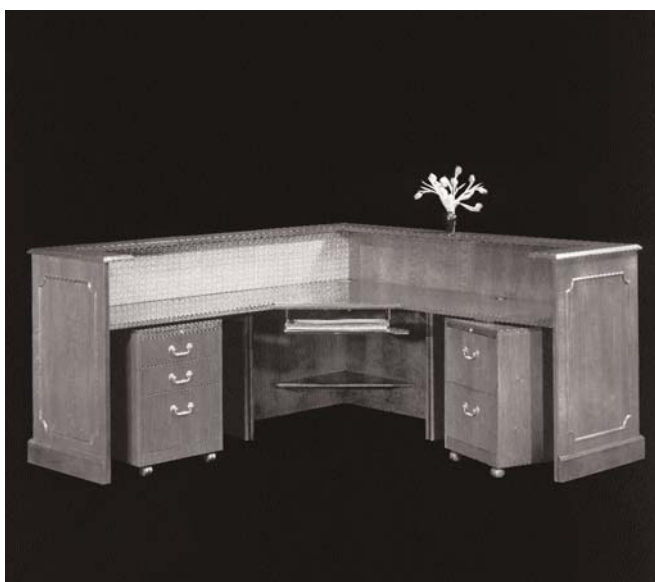

Cherry/Walnut Traditional