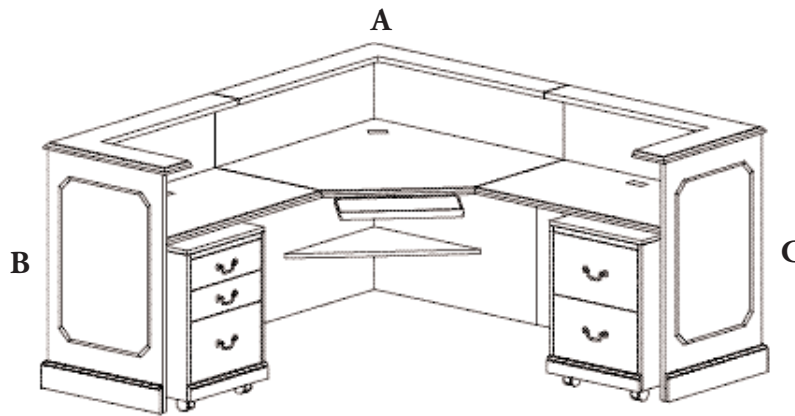

0 - Walnut 2 - Cherry 1 - Oak
Designate Wood Species before Model #

Traditional J A S P E R D E S K

Model #	Description/Dimension	Wood Finishes	Price
Reception/Task Stations			
	Reception/Task Station	Walnut	
A. 5_RTS4242CU 270 lbs.	Corner Unit/Shelf 42"W x 42"D x 43 1/2"H	Natural Walnut Royale Walnut Richleigh Walnut Empire Walnut	$3197
B. 5_RTS2442LR 170 lbs.	Left Hand Return 42"W x 24"D x 43 1/2"H	Old World Mahogany Crescent Cherry on Walnut	$2044
C. 5_RTS2442RR 170 lbs.	Right Hand Return 42"W x 24"D x 43 1/2"H	Cherry Natural Cherry Amber Cherry Cinnamon Cherry	$2044
	Units features: • Executive height work surface • Wire access grommet in each section • Articulating keyboard	Oak Landmark Oak Harbor Oak	
5_RTSTC 70 lbs.	Transaction Counter - 7" Depth		$1143

Mobile Pedestals

5_MPBBF
95 lbs.

Mobile Pedestal
Box/Box/File
21"W x 22"D x 28"H
Legal width pedestals - locking
Legal and letter filing

$1784

5_MPFF
95 lbs.

Mobile Pedestal
File/File
21"W x 22"D x 28"H
Legal width pedestals - locking
Legal and letter filing

$1749