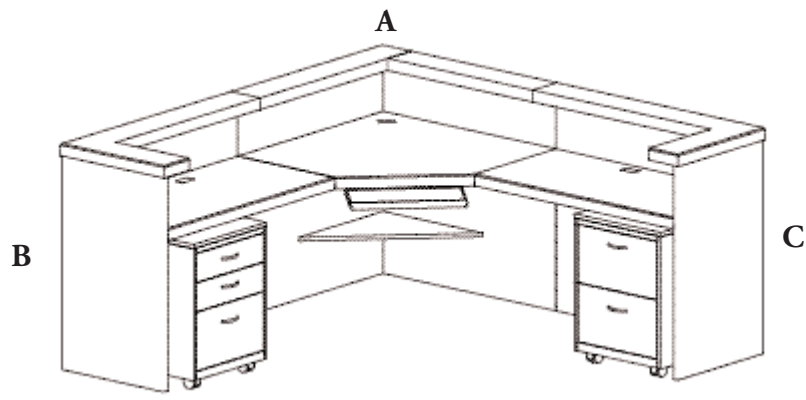

Model #	Description/Dimension	Wood Finishes	Price
Reception/Task Stations			
A. 9 _ RTS4242CU _ 270 lbs.	Reception/Task Station Corner Unit with Keyboard 42"W x 42"D x 43 1/2"H	Walnut Natural Walnut Royale Walnut Richleigh Walnut Empire Walnut Old World Mahogany Crescent Cherry on Walnut	\$3353
B. 9 _ RTS2442LR _ 170 lbs.	Left Hand Return 42"W x 24"D x 43 1/2"H	Cherry Natural Cherry Amber Cherry Cinnamon Cherry Maple Sunrise	\$2093
C. 9 _ RTS2442RR _ 170 lbs.	Right Hand Return 42"W x 24"D x 43 1/2"H		\$2093
9 _ RTSTC _ 70 lbs.	Units features: • Executive height work surface • Wire access grommet in each section • 2" thick tops on worksurfaces • Articulating keyboard Transaction Counter - 7" Depth 2" thick tops		\$1251