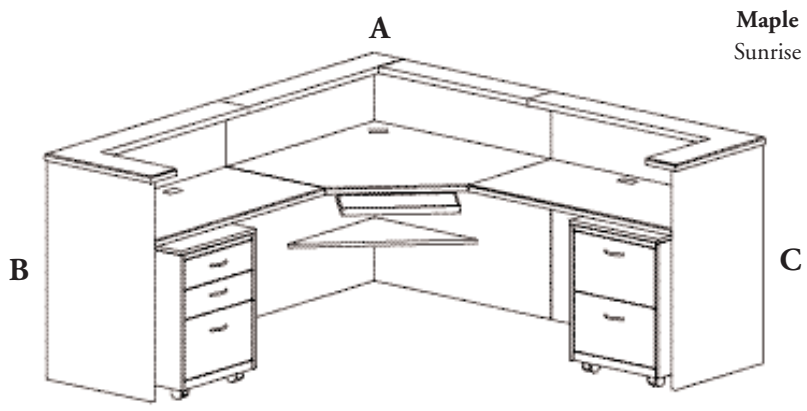

Designate Wood Species after Series #3
and Edge Detail after Model #

00 - Walnut 10 - Oak
20 - Cherry 30 - Maple

Transitional J A S P E R D E S K

Model #	Description/Dimension	Wood Finishes	Price
Reception/Task Stations			
A. 3 _ RTS4242CU _ 270 lbs.	Reception/Task Station Corner Unit/Shelf 42"W x 42"D x 43 1/2"H	Walnut Natural Walnut Royale Walnut Richleigh Walnut Old World Mahogany	$3193
B. 3 _ RTS2442LR _ 170 lbs.	Left Hand Return 42"W x 24"D x 43 1/2"H	Crescent Cherry on Walnut	$1977
C. 3 _ RTS2442RR _ 170 lbs.	Right Hand Return 42"W x 24"D x 43 1/2"H	Oak Landmark Oak Harbor Oak	$1977
Units features: • Executive height work surface • Wire access grommet in each section • Articulating keyboard			
3 _ RTSTC _ 70 lbs.	Transaction Counter - 7" Depth 1 1/4" thick tops	Cherry Natural Cherry Amber Cherry Cinnamon Cherry	$1133