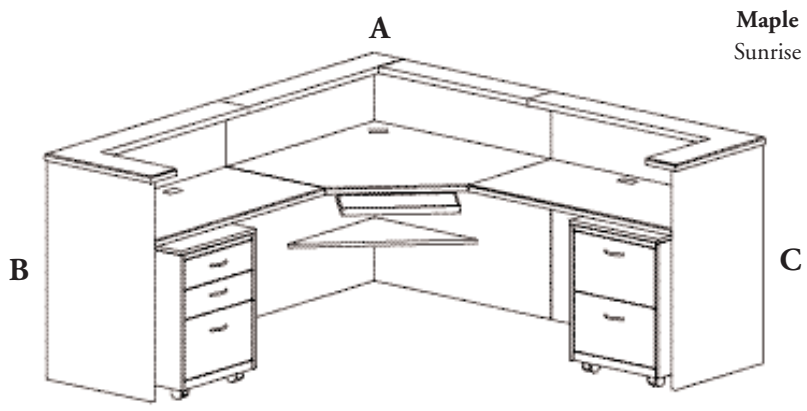

Designate Wood Species after Series #3
and Edge Detail after Model #

00 - Walnut 10 - Oak
20 - Cherry 30 - Maple

Transitional J A S P E R D E S K

Model #	Description/Dimension	Wood Finishes	Price
Reception/Task Stations			
A. 3 _ RTS4242CU _ 270 lbs.	Reception/Task Station Corner Unit/Shelf 42"W x 42"D x 43 1/2"H	Walnut Natural Walnut Royale Walnut Richleigh Walnut Old World Mahogany	$3193
B. 3 _ RTS2442LR _ 170 lbs.	Left Hand Return 42"W x 24"D x 43 1/2"H	Crescent Cherry on Walnut	$1977
C. 3 _ RTS2442RR _ 170 lbs.	Right Hand Return 42"W x 24"D x 43 1/2"H	Oak Landmark Oak Harbor Oak	$1977
3 _ RTSTC _ 70 lbs.	Transaction Counter - 7" Depth 1 1/4" thick tops	Cherry Natural Cherry Amber Cherry Cinnamon Cherry	$1133