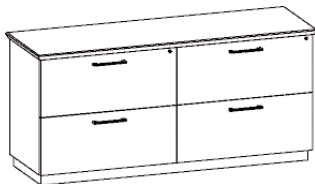

45_0LF4
325 lbs.

Four Drawer Side/Side Lateral File
65"W x 24"D x 30"H
Legal and Letter Cross-filing
Special locking mechanism allows only one drawer on each side to open at a time

$3596