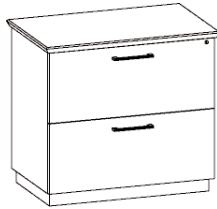

Designate Wood Species after Series #45
0 - Walnut 2 - Cherry 3 - Maple

Metallix

J A S P E R D E S K

Model #	Description/Dimension	Wood Finishes	Price

Lateral Files

45_0LF2
160 lbs

Two Drawer Lateral File
33"W x 24"D x 30"H
Legal and Letter Cross-filing
Special locking mechanism allows only one drawer to open at a time

Cherry
Natural Cherry **$2089**
Amber Cherry
Cinnamon Cherry

Walnut
Natural Walnut
Royale Walnut
Richleigh Walnut
Empire Walnut
Old World Mahogany
Crescent Cherry on Walnut
Espresso