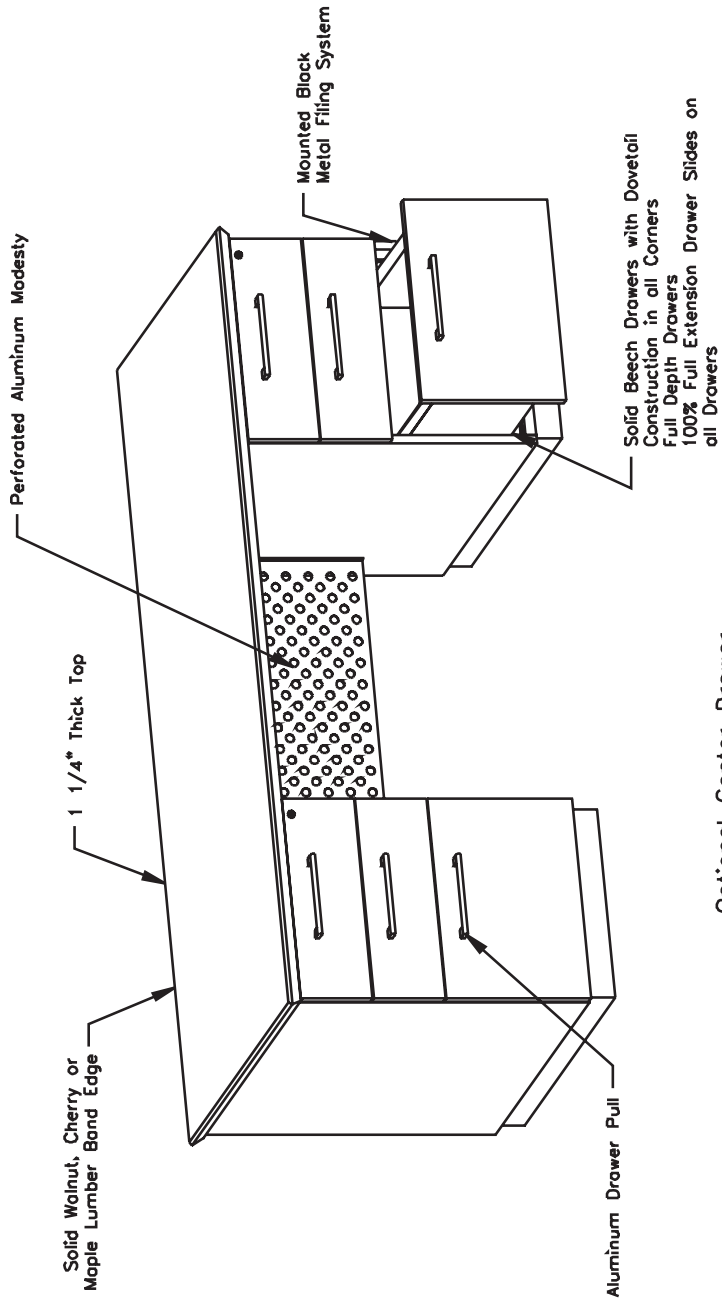

## PRODUCT SPECIFICATIONS

Optional Center Drawer  
 Pedestal Locking Standard  
 Metal Modesty on Desk, Bridge and Return Units  
 All surfaces are catalyzed vanish finish

**Veneer**

Veneer on all exposed surfaces is plain sliced Cherry, Walnut or Maple. Outside surface veneers are bookmatched to provide proper grain consistency. Drawer fronts are vertical grain veneer and matched in selected sets to insure proper veneer balance.