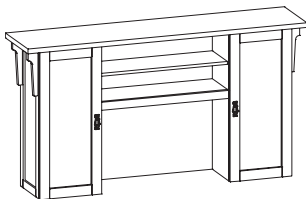

Storage Hutch
72"W x 16"D x 39"H
Four hinged doors
Wire access grommets in open compartment top and bottom

Oak
Landmark Oak
Harbor Oak

\$3743

Optional locking doors (LK)

Cherry
Natural Cherry
Amber Cherry
Cinnamon Cherry
Collectors Cherry
Mocha Cherry
Mahogany on Cherry

\$110

6_00HC66
235 lbs.

Storage Hutch
66"W x 16"D x 39"H
Four hinged doors
Wire access grommets in open compartment centerend at top and bottom

\$3611

Optional Locking (LK)

\$110

6_00HO72
275 lbs.

Storage Hutch
72"W x 16"D x 39"H
Two adjustable shelves in both out side compartments
Bookcase in center
Open compartment below with grommets centered at top and bottom