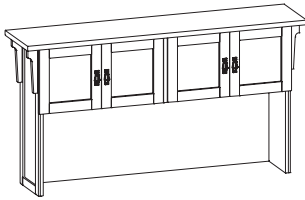

Designate Wood Species after Series #6
0 - Oak 2 - Cherry

Kuebler J A S P E R D E S K

Model #	Description/Dimension	Wood Finishes	Price

6_00HC72
255 lbs.

Storage Hutch
72"W x 16"D x 39"H
Four hinged doors
Wire access grommets in open
compartment top and bottom

Optional locking doors (LK)

Oak $3564
Landmark Oak
Harbor Oak

Cherry
Natural Cherry $100
Amber Cherry
Cinnamon Cherry