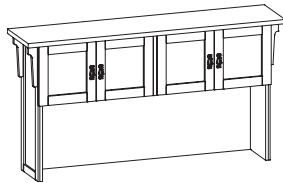

Storage Hutch
72"W x 16"D x 39"H
 Four hinged doors
 Wire access grommets in open
 compartment top and bottom

 Optional locking doors (LK)

Oak \$3564
 Landmark Oak
 Harbor Oak

Cherry
 Natural Cherry \$100
 Amber Cherry
 Cinnamon Cherry

6_00HC66
 235 lbs.

Storage Hutch
72"W x 16"D x 39"H
 Four hinged doors
 Wire access grommets in open compartment
 centerend at top and bottom

 Optional Locking (LK)

\$3439

 \$100

6_00HO72
 275 lbs.

Storage Hutch
72"W x 16"D x 39"H
 Two adjustable shelves in both out side compartments
 Bookcase in center
 Open compartment below with grommets centered
 at top and bottom