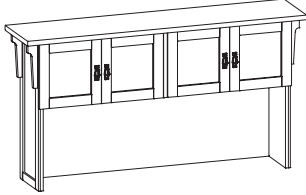

Storage Hutch
72"W x 16"D x 39"H
Four hinged doors
Wire access grommets in open compartment top and bottom

Oak
Landmark Oak
Harbor Oak

\$3743

Optional locking doors (LK)

Cherry
Natural Cherry
Amber Cherry
Cinnamon Cherry
Collectors Cherry
Mocha Cherry
Mahogany on Cherry

\$110

6_00HC66
235 lbs.

Storage Hutch
66"W x 16"D x 39"H
Four hinged doors
Wire access grommets in open compartment centerend at top and bottom

\$3611

Optional Locking (LK)

\$110

6_00HO72
275 lbs.

Storage Hutch
72"W x 16"D x 39"H
Two adjustable shelves in both out side compartments
Bookcase in center
Open compartment below with grommets centered at top and bottom