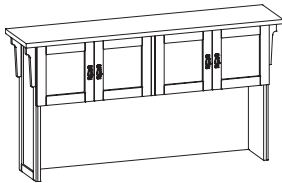

Storage Hutch
72"W x 16"D x 39"H
Four hinged doors
Wire access grommets in open compartment top and bottom

Oak
Landmark Oak
Harbor Oak

\$3743

Optional locking doors (LK)

Cherry
Natural Cherry
Amber Cherry
Cinnamon Cherry
Collectors Cherry
Mocha Cherry
Mahogany on Cherry

\$110

6_00HC66
235 lbs.

Storage Hutch
66"W x 16"D x 39"H
Four hinged doors
Wire access grommets in open compartment centerend at top and bottom

\$3611

Optional Locking (LK)

\$110

6_00HO72
275 lbs.

Storage Hutch
72"W x 16"D x 39"H
Two adjustable shelves in both out side compartments
Bookcase in center
Open compartment below with grommets centered at top and bottom