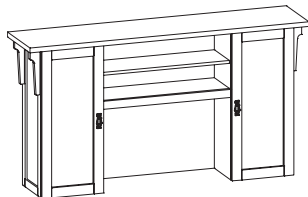

Storage Hutch
72"W x 16"D x 39"H
 Four hinged doors
 Wire access grommets in open
 compartment top and bottom

 Optional locking doors (LK)

Oak \$3564
 Landmark Oak
 Harbor Oak

Cherry
 Natural Cherry \$100
 Amber Cherry
 Cinnamon Cherry

6_00HC66
 235 lbs.

Storage Hutch
72"W x 16"D x 39"H
 Four hinged doors
 Wire access grommets in open compartment
 centerend at top and bottom

 Optional Locking (LK)

\$3439

 \$100

6_00HO72
 275 lbs.

Storage Hutch
72"W x 16"D x 39"H
 Two adjustable shelves in both out side compartments
 Bookcase in center
 Open compartment below with grommets centered
 at top and bottom