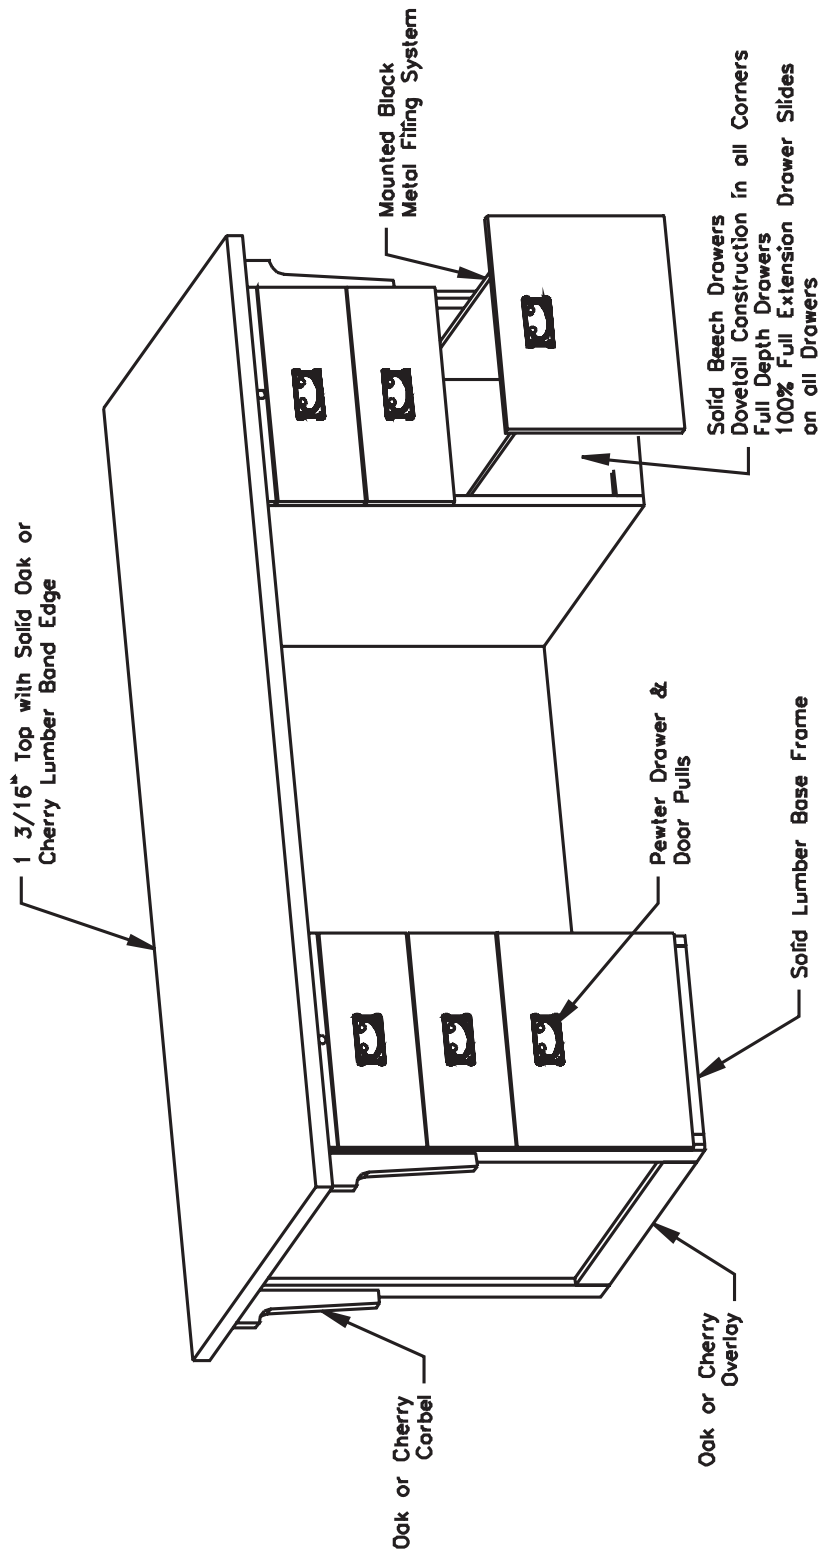

J A S P E R D E S K

PRODUCT SPECIFICATIONS

Available in Cherry and Oak
All Surfaces are Catalyzed Varnish Finish