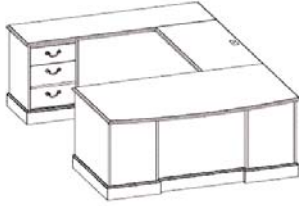

Heritage II

J A S P E R D E S K

Designate Wood Species before Model #

0 - Walnut 2 - Cherry

Arc Top
Executive "U" Unit

5_KSPR72
5_KSPL72
325 lbs.