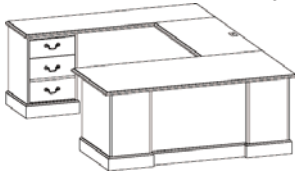

Right Pedestal Desk with
Left Pedestal Credenza

5_WS42DH
78 lbs.
5_WS48DH
95 lbs.
5_WS54DH
105 lbs.

5_DCSPR72
5_DCSPL72
220 lbs.

5_SPL72
5_SPR72
310 lbs.

Right Pedestal Desk with
Left Pedestal Credenza

5_WS42DH
78 lbs.
5_WS48DH
95 lbs.
5_WS54DH
105 lbs.

5_DCSPR72
5_DCSPL72
220 lbs.