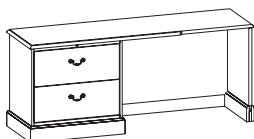

5_DCSPR72
5_DCSPL72
220 lbs.

5_SPL72
5_SPR72
310 lbs.

Right Pedestal Desk with
Left Pedestal Credenza

5_WS42DH
78 lbs.
5_WS48DH
95 lbs.
5_WS54DH
105 lbs.

5_DCSPR72
5_DCSPL72
220 lbs.

Left Pedestal Credenza