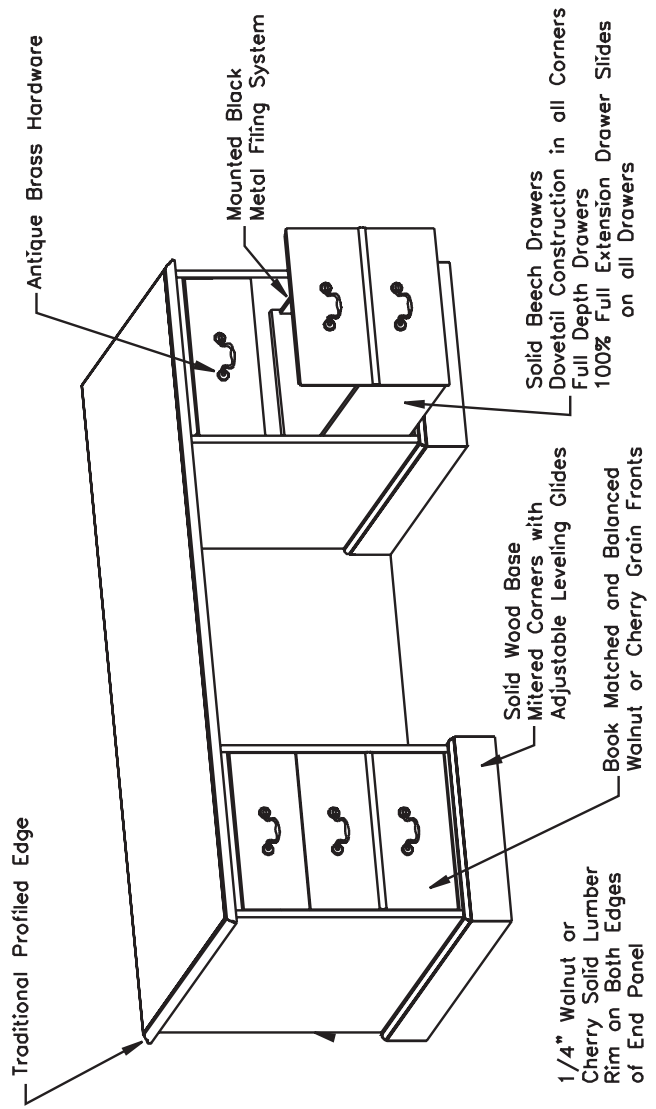

Heritage II J A S P E R D E S K

PRODUCT SPECIFICATIONS

Available in Walnut or Cherry
All units have 1/8" thick hardboard security/dust bottoms
All surfaces are Catalyzed Varnish finish

Heritage II

J A S P E R D E S K