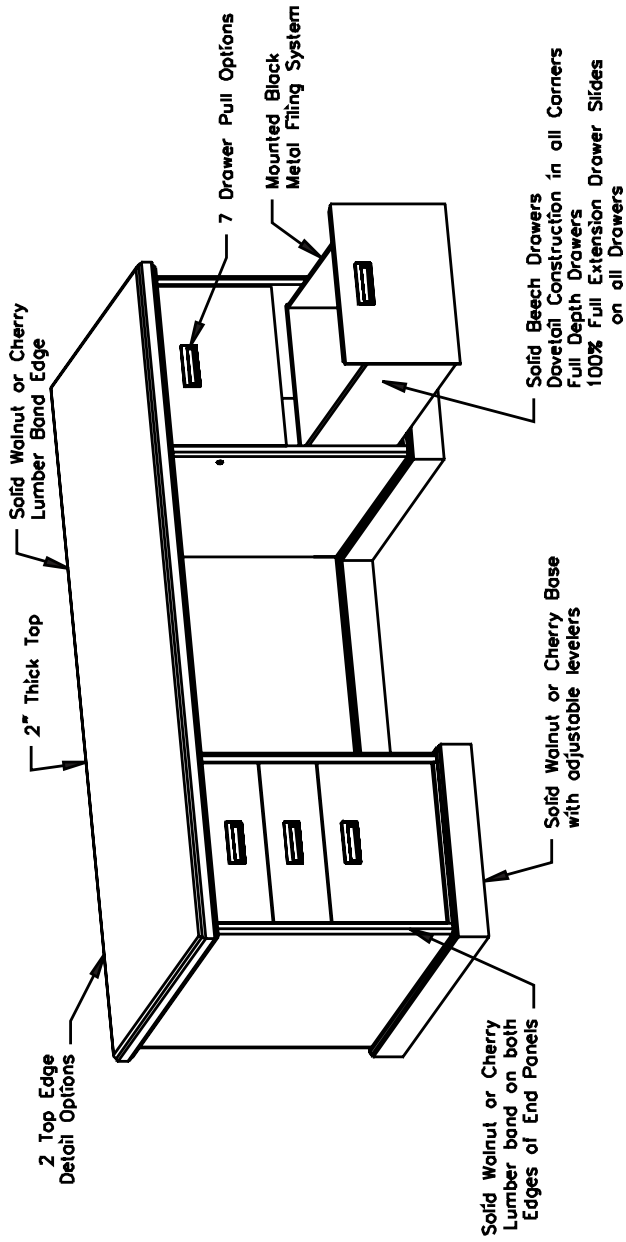

Heartwood

J A S P E R D E S K

PRODUCT SPECIFICATIONS

Standard Pedestal Locking
All surfaces are Catalyzed varnish finish
Optional Center Drawer

Veneer

Veneer on all exposed surfaces is #1 select plain sliced Walnut or Cherry. Outside surface veneers are bookmatched to provide proper grain consistency. Drawer fronts are vertical grain veneers and matched in selected sets to insure proper veneer balance.

Wood Veneer Tops

Tops are 2" thick, 3-ply construction with solid hardwood lumber rims, shaped with a duet or knife edge detail. Rims on all four edges of desks. Veneer tops are standard. High pressure laminate tops are optional.

Modesty Panels and End Panels

Panels are 3/4" thick, 3-ply construction with bookmatched veneers. End Panels have a 1/4" Solid walnut or cherry lumber band on each side.

Drawers

Drawer sides and backs are solid beech lumber 7/16" thick. Drawer fronts are 3-ply construction, 13/16" thick. Drawer bottoms are of 3-ply hardwood construction. Drawers are assembled with dovetail construction in all four corners. All desk drawers are grooved for drawer partitions. Center drawer pen trays are of solid hardwood.