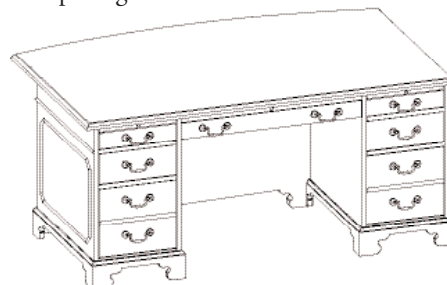

Wire Management

Wall Access Cut-out (WA)
See page 285 - no upcharge

Doors

Locking per set of doors (LK) - Add \$50

Bases

Conventional - Standard
Georgian Scroll (GS) - optional
No upcharge

Georgian Scroll base (GS)