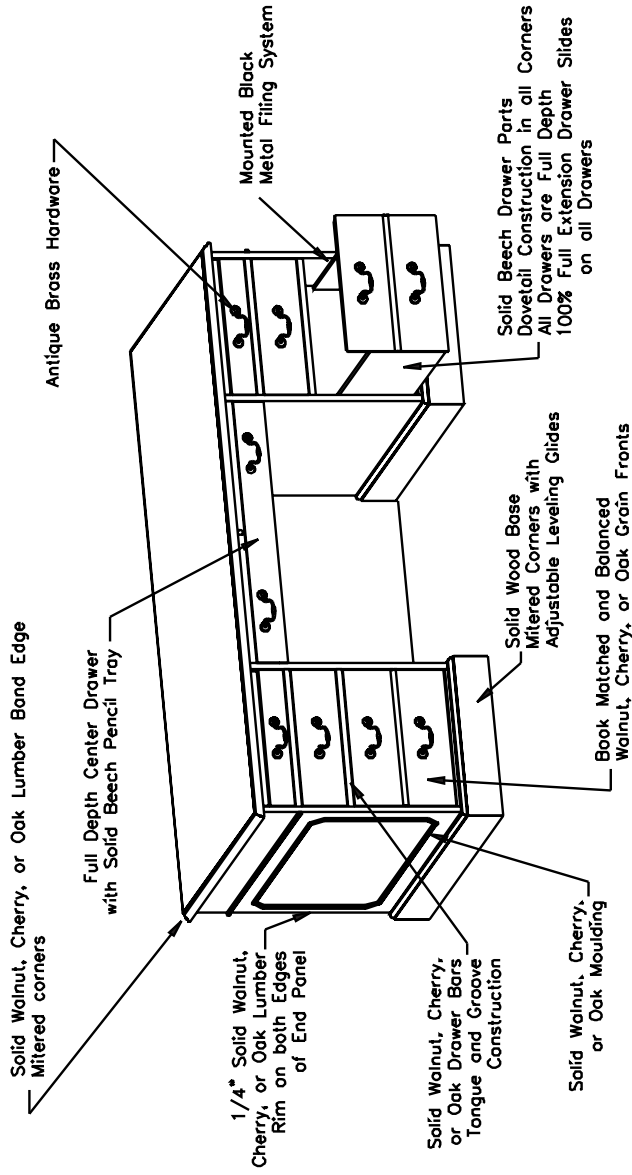

Georgian

JASPER DESK

PRODUCT SPECIFICATIONS

Available in Walnut, Cherry, or Oak
Standard Central Locking
All units have 1/8" thick hardboard security/dust bottoms
Desk has standard Arm slides and Approach Dictation Slide
All surfaces are Catalyzed Varnish finish