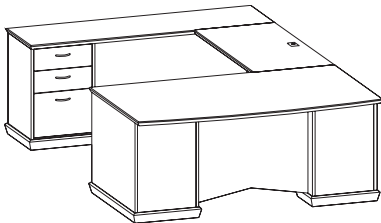

LB - Bar Black
LN - Bar Nickel

JB - Wave Black
JN - Wave Nickel

KB - Classic Brass

AB - Arc Black
AN - Arc Nickel

CB - Crescent Black
CN - Crescent Nickel

Model #	Description/Dimension	Wood Finishes	Price
94_KSPL72 _ _ _ 350 lbs.	Arc Top Single Pedestal Desk - Left 72"W x 42"D x 30"H Box/Box/File drawer Pedestal locking	Walnut Natural Walnut Royale Walnut Richleigh Walnut	$3719
94_CD30	Optional Center Drawer	Empire Walnut Old World Mahogany Crescent Cherry on Walnut Espresso	$323
94_WS48 _ 110 lbs.	Executive Bridge 48"W x 24"D x 30"H	Cherry Natural Cherry Amber Cherry Cinnamon Cherry	$1454
94_DCSPR72 _ _ _ 220 lbs.	Single Pedestal Credenza - Right 72"W x 20"D x 30"H Box/Box/File drawer Pedestal locking	Maple Sunrise	$3262
94_DCSPR72LF _ _ _ 240 lbs.	Single Pedestal Lateral File Credenza - Right 72"W x 20"D x 30"H Two drawer Lateral File Locking standard		$3390
94_KSPR72 _ _ _ 350 lbs.	Arc Top Single Pedestal Desk - Right 72"W x 42"D x 30"H Box/Box/File drawer Pedestal locking		$3719
94_CD30	Optional Center Drawer		$323
94_WS48 _ 110 lbs.	Executive Bridge 48"W x 24"D x 30"H		$1454
94_DCSPL72 _ _ _ 220 lbs.	Single Pedestal Credenza - Left 72"W x 20"D x 30"H Box/Box/File drawer Pedestal locking		$3262
94_DCSPL72LF _ _ _ 240 lbs.	Single Pedestal Lateral File Credenza - Left 72"W x 20"D x 30"H Two drawer Lateral File Locking standard		$3390

Freedom