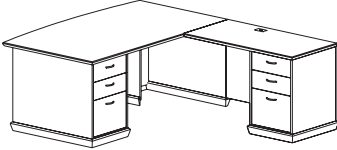

Cherry
Natural Cherry
Amber Cherry
Cinnamon Cherry

94_ERR48 _ _ _
160 lbs.

Executive Return - Right
48"W x 24"D x 30"H

Maple
Sunrise

$2292

Box/Box/File drawer
Pedestal locking
Grommet in top

94_KSPR72 _ _ _
350 lbs.

Arc Top Single Pedestal Desk - Right
72"W x 42"D x 30"H

$3719

Box/Box/File drawer
Pedestal locking

94_CD30

Optional Center Drawer

$323