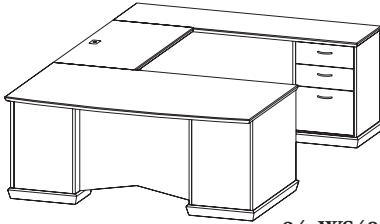

LB - Bar Black
LN - Bar Nickel

JB - Wave Black
JN - Wave Nickel

KB - Classic Brass

AB - Arc Black
AN - Arc Nickel

CB - Crescent Black
CN - Crescent Nickel

Model #	Description/Dimension	Wood Finishes	Price
94_KSPL72 _ _ _ 350 lbs.	Arc Top Single Pedestal Desk - Left 72"W x 42"D x 30"H Box/Box/File drawer Pedestal locking	Walnut Natural Walnut Royale Walnut Richleigh Walnut	$3719
94_CD30	Optional Center Drawer	Empire Walnut Old World Mahogany Crescent Cherry on Walnut Espresso	$323
94_WS48 _ 110 lbs.	Executive Bridge 48"W x 24"D x 30"H	Cherry Natural Cherry Amber Cherry Cinnamon Cherry	$1454
94_DCSPR72 _ _ _ 220 lbs.	Single Pedestal Credenza - Right 72"W x 20"D x 30"H Box/Box/File drawer Pedestal locking	Maple Sunrise	$3262
94_DCSPR72LF _ _ _ 240 lbs.	Single Pedestal Lateral File Credenza - Right 72"W x 20"D x 30"H Two drawer Lateral File Locking standard		$3390
94_KSPR72 _ _ _ 350 lbs.	Arc Top Single Pedestal Desk - Right 72"W x 42"D x 30"H Box/Box/File drawer Pedestal locking		$3719
94_CD30	Optional Center Drawer		$323
94_WS48 _ 110 lbs.	Executive Bridge 48"W x 24"D x 30"H		$1454
94_DCSPL72 _ _ _ 220 lbs.	Single Pedestal Credenza - Left 72"W x 20"D x 30"H Box/Box/File drawer Pedestal locking		$3262
94_DCSPL72LF _ _ _ 240 lbs.	Single Pedestal Lateral File Credenza - Left 72"W x 20"D x 30"H Two drawer Lateral File Locking standard		$3390

Freedom