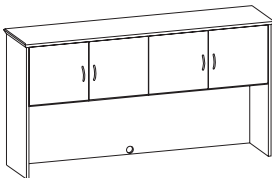

Storage Hutch with Organizers
69"W x 16"D x 39"H
Four hinged doors
Bi-level paper storage on each side
Wire access grommets in open compartment centered top and btm.

Optional locking doors (LK)

Walnut
Natural Walnut $4122
Royale Walnut
Richleigh Walnut
Empire Walnut
Old World Mahogany
Crescent Cherry on Walnut $100
Espresso

Cherry
Natural Cherry
Amber Cherry
Cinnamon Cherry

Maple
Sunrise

94_HC72 _ _ _
265 lbs.