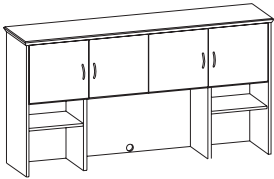

CB - Crescent Black
CN - Crescent Nickel

Model #	Description/Dimension	Wood Finishes	Price
 94_FK72 _ _ _ 445 lbs.	Arc Top Desk 72"W x 42"D x 30"H 33 ¹ / ₈ kneespace Center overhang 6" Box/Box/File drawer on each side Pedestal locking	Walnut Natural Walnut Royale Walnut Richleigh Walnut Empire Walnut Old World Mahogany	\$4638
94_CD36	Optional Center Drawer	Crescent Cherry on Walnut Espresso	\$323
 94_FR72 _ _ _ 430 lbs.	Executive Desk 72"W x 36"D x 30"H 33 ¹ / ₈ kneespace Center overhang 6" Box/Box/File drawer on each side Pedestal locking	Cherry Natural Cherry Amber Cherry Cinnamon Cherry	\$4447
94_CD36	Optional Center Drawer	Maple Sunrise	\$323
 94_DC72-3 _ _ _ 255 lbs.	Kneespace Credenza 72"W x 20"D x 30"H 33 ¹ / ₈ kneespace Box/Box/File drawer on each side Pedestal locking Wire access grommet in back panel		\$4084
 94_DC72-4 _ _ _ 320 lbs.	Storage Credenza 72"W x 20"D x 30"H Box/Box/File drawer on each side Hinged door bookcase in center with one adjustable shelf Pedestal locking		\$4668
	Optional locking doors (LK)		\$50

Freedom

Freedom J A S P E R D E S K

Model #	Description/Dimension	Wood Finishes	Price
---------	-----------------------	---------------	-------

94_HCO72 _ _ _
275 lbs.

Storage Hutch with Organizers
69"W x 16"D x 39"H
Four hinged doors
Bi-level paper storage on each side
Wire access grommets in open compartment centered top and btm.