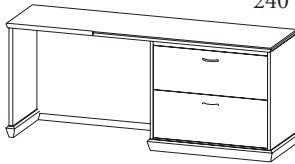

LB - Bar Black
LN - Bar Nickel

JB - Wave Black
JN - Wave Nickel

KB - Classic Brass

AB - Arc Black
AN - Arc Nickel

CB - Crescent Black
CN - Crescent Nickel

Model #	Description/Dimension	Wood Finishes	Price
94_KSPL72 _ _ _ 350 lbs.	Arc Top Single Pedestal Desk - Left 72"W x 42"D x 30"H Box/Box/File drawer Pedestal locking	Walnut Natural Walnut Royale Walnut Richleigh Walnut	$3719
94_CD30	Optional Center Drawer	Empire Walnut Old World Mahogany Crescent Cherry on Walnut Espresso	$323
94_WS48 _ 110 lbs.	Executive Bridge 48"W x 24"D x 30"H	Cherry Natural Cherry Amber Cherry Cinnamon Cherry	$1454
94_DCSPR72 _ _ _ 220 lbs.	Single Pedestal Credenza - Right 72"W x 20"D x 30"H Box/Box/File drawer Pedestal locking	Maple Sunrise	$3262
94_DCSPR72LF _ _ _ 240 lbs.	Single Pedestal Lateral File Credenza - Right 72"W x 20"D x 30"H Two drawer Lateral File Locking standard		$3390
94_KSPR72 _ _ _ 350 lbs.	Arc Top Single Pedestal Desk - Right 72"W x 42"D x 30"H Box/Box/File drawer Pedestal locking		$3719
94_CD30	Optional Center Drawer		$323
94_WS48 _ 110 lbs.	Executive Bridge 48"W x 24"D x 30"H		$1454
94_DCSPL72 _ _ _ 220 lbs.	Single Pedestal Credenza - Left 72"W x 20"D x 30"H Box/Box/File drawer Pedestal locking		$3262
94_DCSPL72LF _ _ _ 240 lbs.	Single Pedestal Lateral File Credenza - Left 72"W x 20"D x 30"H Two drawer Lateral File Locking standard		$3390

Freedom