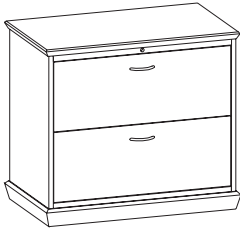

94_LF2 _ _ _
150 lbs.

Two Drawer Lateral File
33"W x 20"D x 30"H

Legal and letter cross filing
Special locking mechanism allows only
one drawer to open at a time

Cherry
Natural Cherry
Amber Cherry
Cinnamon Cherry

Maple
Sunrise

$2398