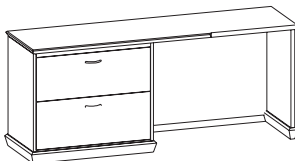

LB - Bar Black
LN - Bar Nickel

JB - Wave Black
JN - Wave Nickel

KB - Classic Brass

AB - Arc Black
AN - Arc Nickel

CB - Crescent Black
CN - Crescent Nickel

Model #	Description/Dimension	Wood Finishes	Price
94_KSPL72 _ _ _ 350 lbs.	Arc Top Single Pedestal Desk - Left 72"W x 42"D x 30"H Box/Box/File drawer Pedestal locking	Walnut Natural Walnut Royale Walnut Richleigh Walnut	$3719
94_CD30	Optional Center Drawer	Empire Walnut Old World Mahogany Crescent Cherry on Walnut Espresso	$323
94_WS48 _ 110 lbs.	Executive Bridge 48"W x 24"D x 30"H	Cherry Natural Cherry Amber Cherry Cinnamon Cherry	$1454
94_DCSPR72 _ _ _ 220 lbs.	Single Pedestal Credenza - Right 72"W x 20"D x 30"H Box/Box/File drawer Pedestal locking	Maple Sunrise	$3262
94_DCSPR72LF _ _ _ 240 lbs.	Single Pedestal Lateral File Credenza - Right 72"W x 20"D x 30"H Two drawer Lateral File Locking standard		$3390
94_KSPR72 _ _ _ 350 lbs.	Arc Top Single Pedestal Desk - Right 72"W x 42"D x 30"H Box/Box/File drawer Pedestal locking		$3719
94_CD30	Optional Center Drawer		$323
94_WS48 _ 110 lbs.	Executive Bridge 48"W x 24"D x 30"H		$1454
94_DCSPL72 _ _ _ 220 lbs.	Single Pedestal Credenza - Left 72"W x 20"D x 30"H Box/Box/File drawer Pedestal locking		$3262
94_DCSPL72LF _ _ _ 240 lbs.	Single Pedestal Lateral File Credenza - Left 72"W x 20"D x 30"H Two drawer Lateral File Locking standard		$3390

Freedom