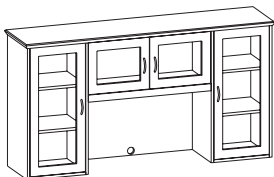

Maple
Sunrise

94_HC72 _ _ _
265 lbs.

Storage Hutch
69"W x 16"D x 39"H
Four hinged doors
Wire access grommets in open compartment centerend at top and bottom

Optional Locking (LK)

\$3711

\$100

94_HC-G _ _ _
280 lbs.

Glass Door Hutch
69"W x 18"D x 39"H
Glass doors
Two adjustable shelves in both out side compartments
Bookcase in center
Open compartment below with grommets centered at top and bottom

Optional locking doors (LK)