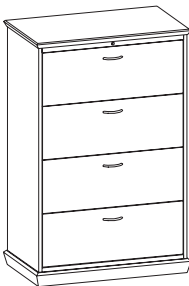

94_LF4V _ _ _
250 lbs.

Four Drawer Lateral File - Vertical
33"W x 20"D x 54"H

Legal and letter cross filing
Special locking mechanism allows only
one drawer to open at a time

$3855

Freedom