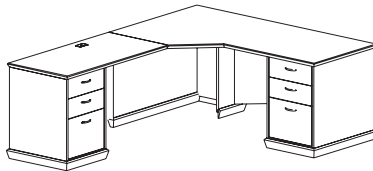

Cherry
Natural Cherry
Amber Cherry
Cinnamon Cherry

94_ERR48CU _ _ _
160 lbs.

Executive Corner Return - Right
48"W x 24"D x 30"H

Maple
Sunrise

$2290

Box/Box/File drawer
Pedestal locking
Grommet in top

94_ECWSR7242 _ _ _
445 lbs.

Single Pedestal Computer Desk - Right
72"W x 30"D x 30"H

$3773

Box/Box/File drawer
Pedestal locking
30" Pedestal End
42" Corner End