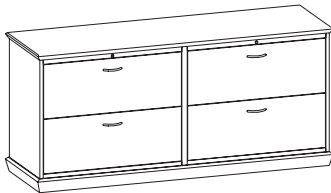

94_LF4 _ _ _
290 lbs.

Four Drawer Lateral Credenza
66"W x 20"D x 30"H

Legal and letter cross filing
Special locking mechanism allows only
one drawer to open at a time

$3946