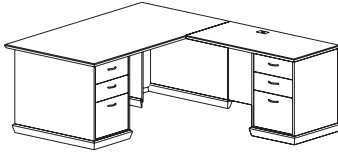

Designate Wood Species after Series #94
and Edge Detail and Pull Option after Model #
5 - Walnut 6- Cherry 7 - Maple

LB - Bar Black
LN - Bar Nickel

JB - Wave Black
JN - Wave Nickel

KB - Classic Brass

AB - Arc Black
AN - Arc Nickel

CB - Crescent Black
CN - Crescent Nickel

Model #	Description/Dimension	Wood Finishes	Price

94_SPL72 _ _ _
330 lbs.

Single Pedestal Executive Desk - Left
72"W x 36"D x 30"H

Walnut

Natural Walnut
Royale Walnut
Richleigh Walnut
Empire Walnut
Old World Mahogany

$3547

Box/Box/File drawer
Pedestal locking

94_CD30

Optional Center Drawer

Crescent Cherry
on Walnut
Espresso

$323

Cherry

Natural Cherry
Amber Cherry
Cinnamon Cherry

94_ERR48 _ _ _
160 lbs.

Executive Return - Right
48"W x 24"D x 30"H

Maple

Sunrise

$2292

Box/Box/File drawer
Pedestal locking
Grommet in top

94_SPR72 _ _ _
330 lbs.

Single Pedestal Executive Desk - Right
72"W x 36"D x 30"H

$3547

Box/Box/File drawer
Pedestal locking

94_CD30

Optional Center Drawer

$323