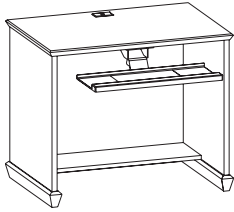

Designate Wood Species after Series #94
and Edge Detail and Pull Option after Model #
5 - Walnut 6- Cherry 7 - Maple

LB - Bar Black
LN - Bar Nickel

JB - Wave Black
JN - Wave Nickel

KB - Classic Brass

AB - Arc Black
AN - Arc Nickel

CB - Crescent Black
CN - Crescent Nickel

Model #	Description/Dimension	Wood Finishes	Price

94_CRT36/AKP _
115 lbs.

Computer Table
36"W x 24"D x 30"H

10" deep shelf
Wire access grommet in top
and back panel
Articulating Keyboard

Casters - additional $126 list

Walnut
Natural Walnut
Royale Walnut
Richleigh Walnut
Empire Walnut
Old World Mahogany
Crescent Cherry
on Walnut
Espresso

$1855