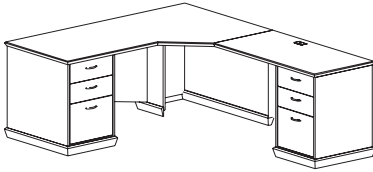

Freedom J A S P E R D E S K

Model #	Description/Dimension	Wood Finishes	Price

94_ECWSL7242 _ _ _
445 lbs.

Single Pedestal Computer Desk - Left
72"W x 30"D x 30"H

Walnut
Natural Walnut
Royale Walnut
Richleigh Walnut
Empire Walnut
Old World Mahogany
Crescent Cherry
on Walnut
Espresso

$3773

Box/Box/File drawer
Pedestal locking
30" Pedestal End
42" Corner End

Cherry
Natural Cherry
Amber Cherry
Cinnamon Cherry

94_ERR48CU _ _ _
160 lbs.

Executive Corner Return - Right
48"W x 24"D x 30"H

Maple
Sunrise

$2290

Box/Box/File drawer
Pedestal locking
Grommet in top

94_ECWSR7242 _ _ _
445 lbs.

Single Pedestal Computer Desk - Right
72"W x 30"D x 30"H

$3773

Box/Box/File drawer
Pedestal locking
30" Pedestal End
42" Corner End

94_ERL48CU _ _ _
160 lbs.

Executive Return - Left
48"W x 24"D x 30"H

$2290

Box/Box/File drawer
Pedestal locking
Grommet in top

Freedom