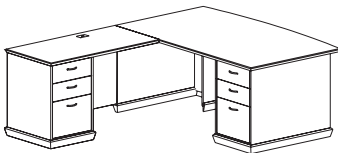

94_ERL48 _ _ _
160 lbs.

Executive Return - Left
48"W x 24"D x 30"H

$2292

Box/Box/File drawer
Pedestal locking
Grommet in top

Freedom