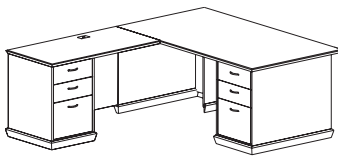

94_ERL48 _ _ _
160 lbs.

Executive Return - Left
48"W x 24"D x 30"H

$2292

Box/Box/File drawer
Pedestal locking
Grommet in top

Freedom