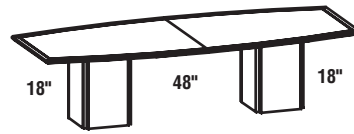

Communique is offered in 11 standard finishes in cherry, walnut or maple.

COMMUNIQUE

96" media wall with cabinets.
Shown (at left) in natural walnut.

Reverse bevel profile

Square Conference Tables

Boat Shaped Tables up to 24 ft