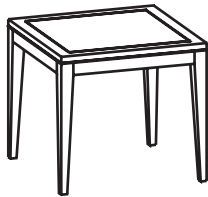

J A S P E R D E S K COMMUNIQUE

COMMUNIQUE

Panel Base

COMMUNIQUE

Square Base

COMMUNIQUE

COMMUNIQUE

- Metal inlay & pulls available in black or aluminum
- Cabinets available in 24" or 28" heights
- Legs offered in black or aluminum

Communique is offered in 11 standard finishes in cherry, walnut or maple.

COMMUNIQUE

96" media wall with cabinets.
Shown (at left) in natural walnut.

Reverse bevel profile

Square Conference Tables

Boat Shaped Tables up to 24 ft

Occasional Tables

Rectangular Tables up to 24 ft

Vision Tables up to 20 ft

Complete Media Wall

Vision Table

Buffet Credenza

J A S P E R D E S K

Jasper Desk Company, Inc.
415 East Sixth Street
Jasper, Indiana 47546