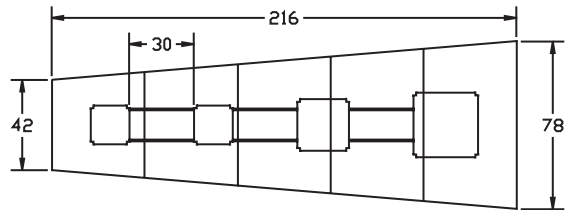

J A S P E R D E S K COMMUNIQUE

COMMUNIQUE

Panel Base

COMMUNIQUE

Square Base

COMMUNIQUE

COMMUNIQUE

- Metal inlay & pulls available in black or aluminum
- Cabinets available in 24" or 28" heights
- Legs offered in black or aluminum

Communique is offered in 11 standard finishes in cherry, walnut or maple.

COMMUNIQUE

96" media wall with cabinets.
Shown (at left) in natural walnut.

Reverse bevel profile

Square Conference Tables

Boat Shaped Tables up to 24 ft