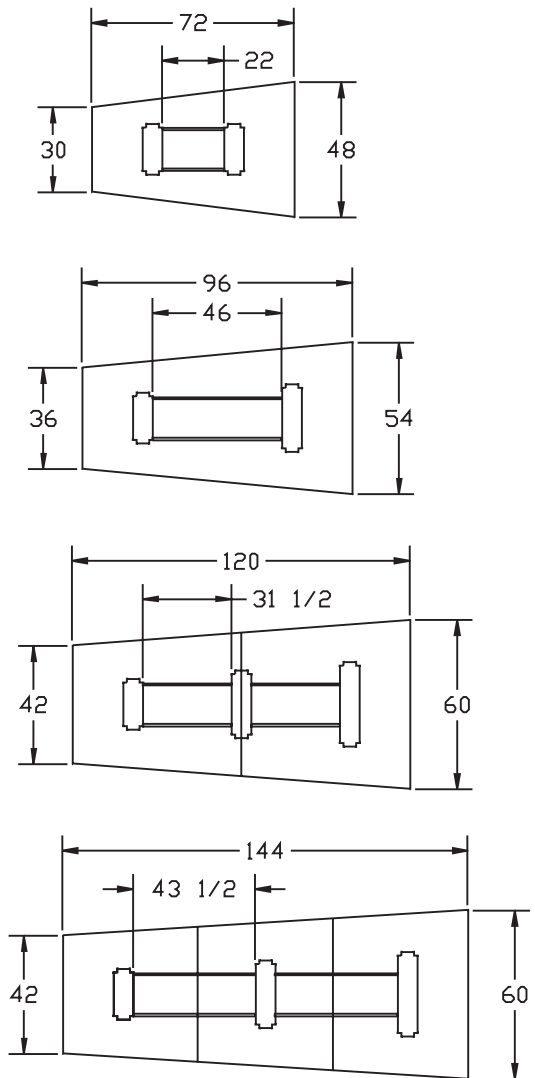

J A S P E R D E S K COMMUNIQUE

COMMUNIQUE

Panel Base

COMMUNIQUE

Square Base

COMMUNIQUE

COMMUNIQUE

- Metal inlay & pulls available in black or aluminum
- Cabinets available in 24" or 28" heights
- Legs offered in black or aluminum

Communique is offered in 11 standard finishes in cherry, walnut or maple.

COMMUNIQUE

96" media wall with cabinets.
Shown (at left) in natural walnut.

Reverse bevel profile

Square Conference Tables

Boat Shaped Tables up to 24 ft

Occasional Tables

Rectangular Tables up to 24 ft

Vision Tables up to 20 ft

Complete Media Wall

Vision Table

Buffet Credenza

J A S P E R D E S K

Jasper Desk Company, Inc.
415 East Sixth Street
Jasper, Indiana 47546