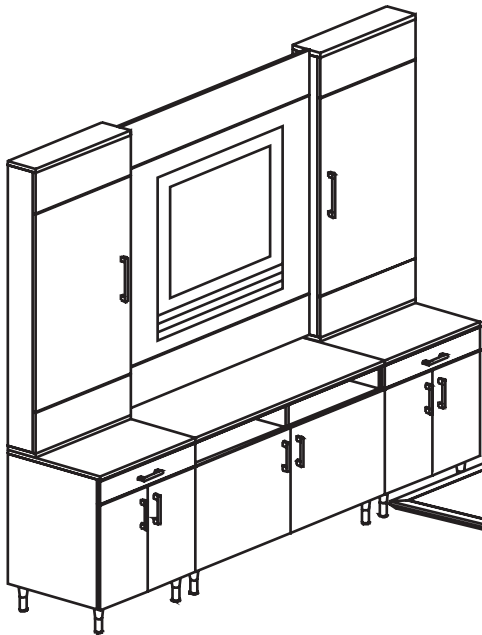

Finish Options

- a Amber Cherry
- b Natural Cherry
- c Cinnamon Cherry
- d Natural Walnut
- e Royale Walnut
- f Richleigh Walnut
- g Empire Walnut
- h Old World Mahogany
- i Crescent Cherry on Walnut
- j Espresso Walnut
- k Sunrise Maple

Communique is offered in 11 standard finishes in cherry, walnut or maple.

COMMUNIQUE

96" media wall with cabinets.
Shown (at left) in natural walnut.

Occasional Tables