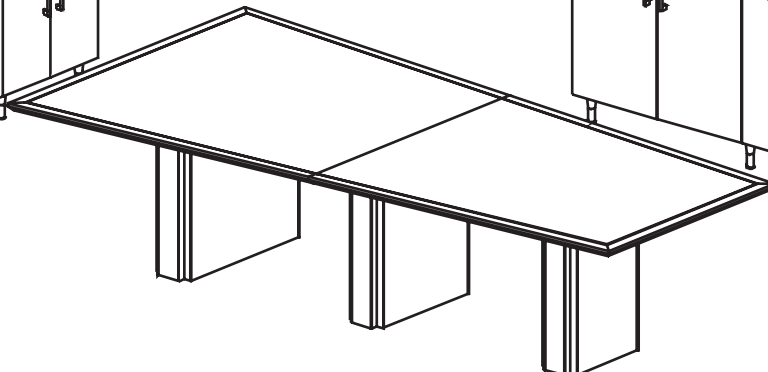

Communique is offered in 11 standard finishes in cherry, walnut or maple.

COMMUNIQUE

96" media wall with cabinets.
Shown (at left) in natural walnut.

Reverse bevel profile

Square Conference Tables

Boat Shaped Tables up to 24 ft

Occasional Tables

Rectangular Tables up to 24 ft

Vision Tables up to 20 ft

Complete Media Wall

Vision Table

Buffet Credenza

J A S P E R D E S K

Jasper Desk Company, Inc.
415 East Sixth Street
Jasper, Indiana 47546