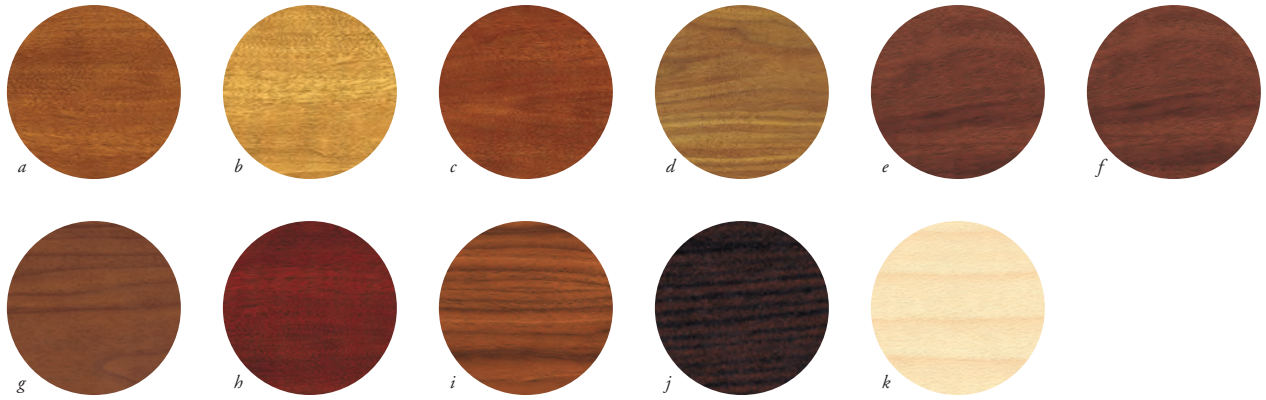

J A S P E R D E S K COMMUNIQUE

COMMUNIQUE

Panel Base

COMMUNIQUE

Square Base

COMMUNIQUE

COMMUNIQUE

- Metal inlay & pulls available in black or aluminum
- Cabinets available in 24" or 28" heights
- Legs offered in black or aluminum

Finish Options

- a Amber Cherry
- b Natural Cherry
- c Cinnamon Cherry
- d Natural Walnut
- e Royale Walnut
- f Richleigh Walnut
- g Empire Walnut
- h Old World Mahogany
- i Crescent Cherry on Walnut
- j Espresso Walnut
- k Sunrise Maple

Communique is offered in 11 standard finishes in cherry, walnut or maple.

COMMUNIQUE

96" media wall with cabinets.
Shown (at left) in natural walnut.

Reverse bevel profile

Square Conference Tables

Boat Shaped Tables up to 24 ft