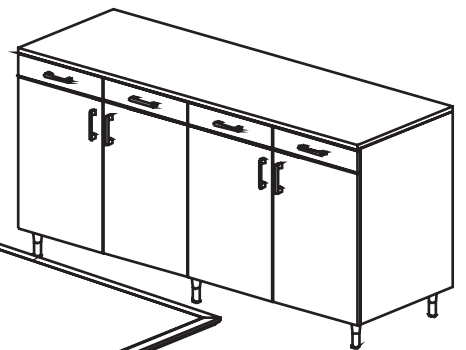

Finish Options

- a Amber Cherry
- b Natural Cherry
- c Cinnamon Cherry
- d Natural Walnut
- e Royale Walnut
- f Richleigh Walnut
- g Empire Walnut
- h Old World Mahogany
- i Crescent Cherry on Walnut
- j Espresso Walnut
- k Sunrise Maple

Communique is offered in 11 standard finishes in cherry, walnut or maple.

COMMUNIQUE

96" media wall with cabinets.
Shown (at left) in natural walnut.