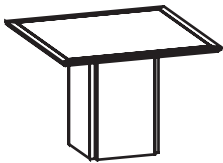

J A S P E R D E S K COMMUNIQUE

COMMUNIQUE

Panel Base

COMMUNIQUE

Square Base

COMMUNIQUE

COMMUNIQUE

- Metal inlay & pulls available in black or aluminum
- Cabinets available in 24" or 28" heights
- Legs offered in black or aluminum

Communique is offered in 11 standard finishes in cherry, walnut or maple.

COMMUNIQUE

96" media wall with cabinets.
Shown (at left) in natural walnut.

Reverse bevel profile

Square Conference Tables

Boat Shaped Tables up to 24 ft