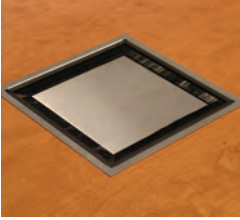

J A S P E R D E S K COMMUNIQUE

COMMUNIQUE

Panel Base

COMMUNIQUE

Square Base

COMMUNIQUE

COMMUNIQUE

- Metal inlay & pulls available in black or aluminum
- Cabinets available in 24" or 28" heights
- Legs offered in black or aluminum

Communique is offered in 11 standard finishes in cherry, walnut or maple.

COMMUNIQUE

96" media wall with cabinets.
Shown (at left) in natural walnut.

Reverse bevel profile

Square Conference Tables

Boat Shaped Tables up to 24 ft