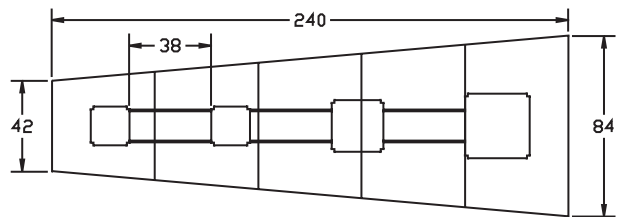

J A S P E R D E S K COMMUNIQUE

COMMUNIQUE

Panel Base

COMMUNIQUE

Square Base

COMMUNIQUE

COMMUNIQUE

- Metal inlay & pulls available in black or aluminum
- Cabinets available in 24" or 28" heights
- Legs offered in black or aluminum

Communique is offered in 11 standard finishes in cherry, walnut or maple.

COMMUNIQUE

96" media wall with cabinets.
Shown (at left) in natural walnut.

Reverse bevel profile

Square Conference Tables

Boat Shaped Tables up to 24 ft