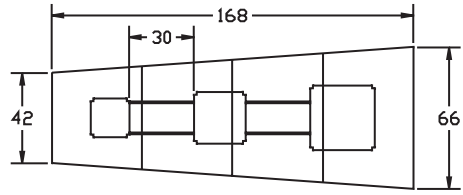

J A S P E R D E S K COMMUNIQUE

COMMUNIQUE

Panel Base

COMMUNIQUE

Square Base

COMMUNIQUE

COMMUNIQUE

- Metal inlay & pulls available in black or aluminum
- Cabinets available in 24" or 28" heights
- Legs offered in black or aluminum

Communique is offered in 11 standard finishes in cherry, walnut or maple.

COMMUNIQUE

96" media wall with cabinets.
Shown (at left) in natural walnut.

Reverse bevel profile

Square Conference Tables

Boat Shaped Tables up to 24 ft