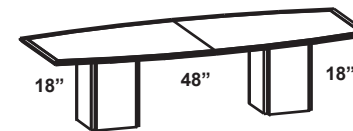

Communicate is offered in 14 standard finishes in cherry, walnut or maple.

COMMUNIQUE

96" media wall with cabinets shown (at left) in Natural Walnut.

Details

- A Reverse bevel edge with metal inlay
- B Metal trim details available in aluminum or black
- C Media cabinets available in 24" or 28" heights

Occasional Tables

Square Conference Tables

Boat Shaped Tables up to 24 ft

Rectangular Tables up to 24 ft

Vision Tables up to 20 ft

A

B

C