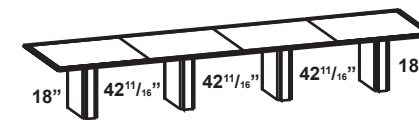

Communicate is offered in 14 standard finishes in cherry, walnut or maple.

COMMUNIQUE

96" media wall with cabinets shown (at left) in Natural Walnut.

Details

- A Reverse bevel edge with metal inlay
- B Metal trim details available in aluminum or black
- C Media cabinets available in 24" or 28" heights

Occasional Tables

Square Conference Tables

Boat Shaped Tables up to 24 ft

Rectangular Tables up to 24 ft

Vision Tables up to 20 ft

A

B

C