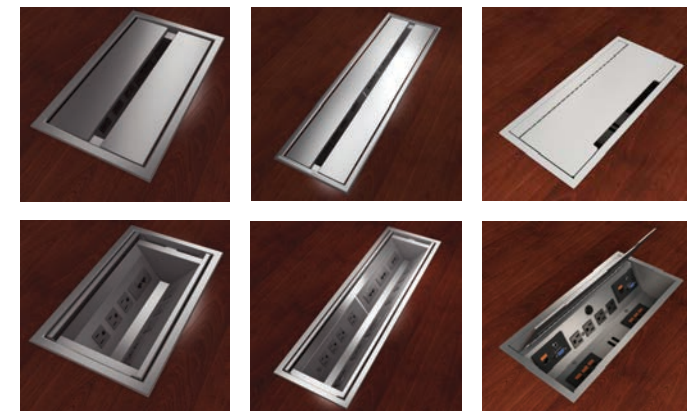

J A S P E R D E S K COMMUNIQUE

Timeless Design

Metal accents merge with rich wood tones and expert craftsmanship to create a timeless look for any distinguished meeting space. Specify a Panel Base or Square Base for the desired aesthetic and functionality.

Communicate is offered in 14 standard finishes in cherry, walnut or maple.

COMMUNIQUE

96" media wall with cabinets shown (at left) in Natural Walnut.

Details

- A Reverse bevel edge with metal inlay
- B Metal trim details available in aluminum or black
- C Media cabinets available in 24" or 28" heights

Occasional Tables

Square Conference Tables

Boat Shaped Tables up to 24 ft

Rectangular Tables up to 24 ft

Vision Tables up to 20 ft

A

B

C