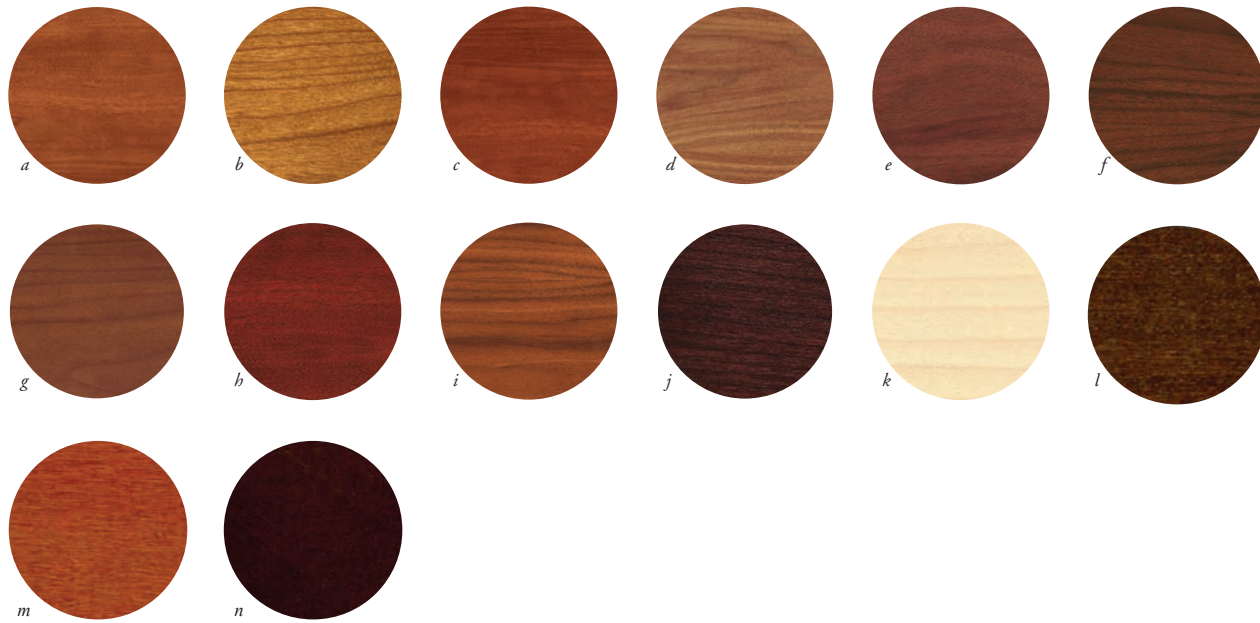

J A S P E R D E S K COMMUNIQUE

Timeless Design

Metal accents merge with rich wood tones and expert craftsmanship to create a timeless look for any distinguished meeting space. Specify a Panel Base or Square Base for the desired aesthetic and functionality.

Technology
Comprehensive technology accommodations along with access-panel bases provide tech-friendly solutions for today's interactive conference room.

Finish Options

- a Amber Cherry
- b Natural Cherry
- c Cinnamon Cherry
- d Natural Walnut
- e Royale Walnut
- f Richeigh Walnut
- g Empire Walnut
- h Old World Mahogany
- i Crescent Cherry on Walnut
- j Espresso Walnut
- k Sunrise Maple
- l Mocha Cherry
- m Collector's Cherry
- n Mahogany on Cherry

Communicate is offered in 14 standard finishes in cherry, walnut or maple.

COMMUNIQUE

96" media wall with cabinets shown (at left) in Natural Walnut.

Details

- A Reverse bevel edge with metal inlay
- B Metal trim details available in aluminum or black
- C Media cabinets available in 24" or 28" heights