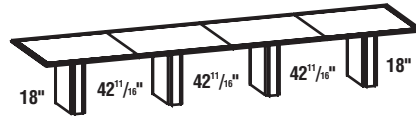

Boat Shaped Tables up to 24 ft