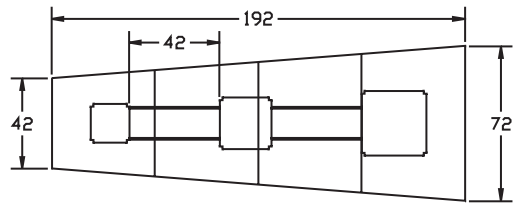

J A S P E R D E S K COMMUNIQUE

COMMUNIQUE

Panel Base

COMMUNIQUE

Square Base

COMMUNIQUE

COMMUNIQUE

- Metal inlay & pulls available in black or aluminum
- Cabinets available in 24" or 28" heights
- Legs offered in black or aluminum

Communique is offered in 11 standard finishes in cherry, walnut or maple.

COMMUNIQUE

96" media wall with cabinets.
Shown (at left) in natural walnut.

Reverse bevel profile

Square Conference Tables

Boat Shaped Tables up to 24 ft