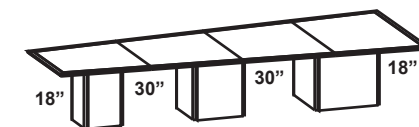

Communicate is offered in 14 standard finishes in cherry, walnut or maple.

COMMUNIQUE

96" media wall with cabinets shown (at left) in Natural Walnut.

Details

- A Reverse bevel edge with metal inlay
- B Metal trim details available in aluminum or black
- C Media cabinets available in 24" or 28" heights

Occasional Tables

Square Conference Tables

Boat Shaped Tables up to 24 ft

Rectangular Tables up to 24 ft

Vision Tables up to 20 ft

A

B

C