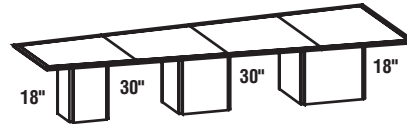

Rectangular Tables up to 24 ft

Vision Tables up to 20 ft