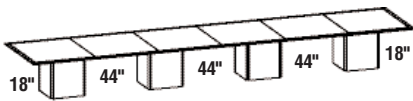

Communique

Communique

J A S P E R D E S K

Designate Wood Species before Model #
00 - Walnut 20 - Cherry 30 - Maple

For top and base designate metal
inlay finish after model #
LX - Black AL - Aluminum

Model #	Description/Dimension	Wood Finishes	Price
Rectangular Tables Square Bases 15__RET54192SB__ 614 lbs.	16 ft. Conference Table 192"W x 54"D x 30"H Four piece top Three square bases Seats 16 Bases 3 - 24"D x 24"W 42" between bases 18" at ends	Walnut Natural Walnut Royale Walnut Richeigh Walnut Empire Walnut Old World Mahogany Crescent Cherry on Walnut Espresso	\$7168 \$6093 no top inlay
15__RET54216SB__ 668 lbs.	18 ft. Conference Table 216"W x 54"D x 30"H Five piece top Four square bases Seats 18 Bases 4 - 24"D x 24"W 28" between bases 18" at ends	Cherry Natural Cherry Amber Cherry Cinnamon Cherry	\$8187 \$6959 no top inlay
15__RET54240SB__ 767 lbs.	20 ft. Conference Table 240"W x 54"D x 30"H Five piece top Four square bases Seats 20 Bases 4 - 24"D x 24"W 36" between bases 18" at ends	Maple Sunrise	\$8441 \$7175 no top inlay
15__RET54264SB__ 821 lbs.	22 ft. Conference Table 264"W x 54"D x 30"H Six piece top Four square bases Seats 22 Bases 4 - 24"D x 24"W 44" between bases 18" at ends		\$8985 \$7637 no top inlay
15__RET54288SB__ 875 lbs.	24 ft. Conference Table 288"W x 54"D x 30"H Six piece top Five square bases Seats 24 Bases 5 - 24"D x 24"W 33" between bases 18" at ends		\$9656 \$8208 no top inlay