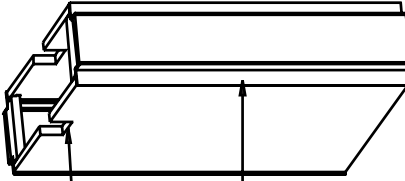

JASPER DESK

Square Bases Available in 3 Sizes
18", 24", and 30" SQ. 28 1/4" Tall

Panel Bases Available in 3 Sizes
18", 24", and 30" x 7" Wide
28 1/4" Tall

Available in Walnut, Cherry, or Maple
All surfaces are catalyzed varnish finish
Metal Available in Anodized Aluminum or Black Aluminum

Conference Table Tops

Tops are 1 3/16" thick, 3-ply construction with solid walnut, cherry or maple rims on all four sides with a reverse bevel profile.

End Panels

End panels are 1" thick, 3-ply construction with veneer band on vertical edges and along the top edge. Wing end panels feature a solid lumber band on the bottom edge of the panel to prevent glide tear out.