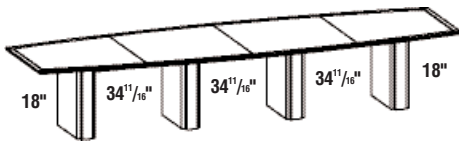

Designate Wood Species before Model #
00 - Walnut 20 - Cherry 30 - Maple

J A S P E R D E S K

For top and base designate metal
inlay finish after model #
LX - Black AL - Aluminum

Model #	Description/Dimension	Wood Finishes	Price
Boat-Shaped Tables Panel Bases 15_ <u>BST96PB</u> _ _ 245 lbs.	8 ft. Conference Table 96"W x 48"D x 30"H Tapers to 36" on ends One piece top Two panel bases Seats 8 <u>Bases</u> 2 - 24"D x 7"W 46" between bases 18" at ends	Walnut Natural Walnut Royale Walnut Richleigh Walnut Empire Walnut Old World Mahogany Crescent Cherry on Walnut Espresso	$4615 $3923 no top inlay
15_ <u>BST120PB</u> _ _ 328 lbs.	10 ft. Conference Table 120"W x 48"D x 30"H Tapers to 36" on ends Two piece top Three panel bases Seats 10 <u>Bases</u> 3 - 24"D x 7"W 31½" between bases 18" at ends	Cherry Natural Cherry Amber Cherry Cinnamon Cherry	$5277 $4485 no top inlay
15_ <u>BST144PB</u> _ _ 374 lbs.	12 ft. Conference Table 144"W x 48"D x 30"H Tapers to 36" on ends Three piece top Three panel bases Seats 12 <u>Bases</u> 3 - 24"D x 7"W 43½" between bases 18" at ends	Maple Sunrise	$5863 $4984 no top inlay
15_ <u>BST168PB</u> _ _ 458 lbs.	14 ft. Conference Table 168"W x 48"D x 30"H Tapers to 36" on ends Four piece top Four panel bases Seats 14 <u>Bases</u> 4 - 24"D x 7"W 34¹¹/₁₆" between bases 18" at ends		$6943 $5902 no top inlay
15_ <u>BST192PB</u> _ _ 504 lbs.	16 ft. Conference Table 192"W x 48"D x 30"H Tapers to 36" on ends Four piece top Four panel bases Seats 16 <u>Bases</u> 4 - 24"D x 7"W 42¹¹/₁₆" between bases 18" at ends		$7240 $6154 no top inlay

Communique