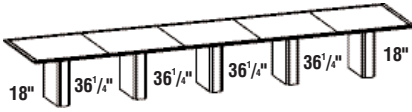

Rectangular Tables
Panel Bases

15__RET216PB__
640 lbs.

18 ft. Conference Table
216"W x 48"D x 30"H
Five piece top
Five panel bases
Seats 18
Bases
5 - 24"D x 7"W
36¹/₄" between bases
18" at ends

Walnut
Natural Walnut
Royale Walnut
Richeigh Walnut
Empire Walnut
Old World Mahogany
Crescent Cherry
on Walnut
Espresso

\$8199

\$6969

no top inlay

15__RET240PB__
690 lbs.

20 ft. Conference Table
240"W x 48"D x 30"H
Five piece top
Five panel bases
Seats 20
Bases
5 - 24"D x 7"W
42¹/₄" between bases
18" at ends

Cherry
Natural Cherry
Amber Cherry
Cinnamon Cherry