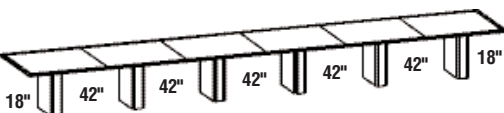

\$7918

no top inlay

15__RET288PB__
828 lbs.

24 ft. Conference Table
288"W x 48"D x 30"H
Six piece top
Six panel bases
Seats 24
Bases
6 - 24"D x 7"W
42" between bases
18" at ends

\$9590

\$8152

no top inlay

Communique