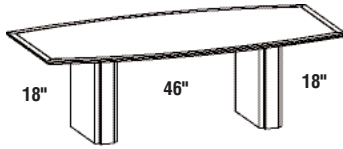

Designate Wood Species before Model #
00 - Walnut 20 - Cherry 30 - Maple

J A S P E R D E S K

For top and base designate metal
inlay finish after model #
LX - Black AL - Aluminum

Model #	Description/Dimension	Wood Finishes	Price
Boat-Shaped Tables Panel Bases 15_ <u>BST96PB</u> _ _ 245 lbs.	8 ft. Conference Table 96"W x 48"D x 30"H Tapers to 36" on ends One piece top Two panel bases Seats 8 <u>Bases</u> 2 - 24"D x 7"W 46" between bases 18" at ends	Walnut Natural Walnut Royale Walnut Richleigh Walnut Empire Walnut Old World Mahogany Crescent Cherry on Walnut Espresso	$4615 $3923 no top inlay
15_ <u>BST120PB</u> _ _ 328 lbs.	10 ft. Conference Table 120"W x 48"D x 30"H Tapers to 36" on ends Two piece top Three panel bases Seats 10 <u>Bases</u> 3 - 24"D x 7"W 31½" between bases 18" at ends	Cherry Natural Cherry Amber Cherry Cinnamon Cherry	$5277 $4485 no top inlay
15_ <u>BST144PB</u> _ _ 374 lbs.	12 ft. Conference Table 144"W x 48"D x 30"H Tapers to 36" on ends Three piece top Three panel bases Seats 12 <u>Bases</u> 3 - 24"D x 7"W 43½" between bases 18" at ends	Maple Sunrise	$5863 $4984 no top inlay
15_ <u>BST168PB</u> _ _ 458 lbs.	14 ft. Conference Table 168"W x 48"D x 30"H Tapers to 36" on ends Four piece top Four panel bases Seats 14 <u>Bases</u> 4 - 24"D x 7"W 34¹¹/₁₆" between bases 18" at ends		$6943 $5902 no top inlay
15_ <u>BST192PB</u> _ _ 504 lbs.	16 ft. Conference Table 192"W x 48"D x 30"H Tapers to 36" on ends Four piece top Four panel bases Seats 16 <u>Bases</u> 4 - 24"D x 7"W 42¹¹/₁₆" between bases 18" at ends		$7240 $6154 no top inlay

Communique