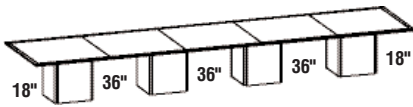

Communique

Communique

J A S P E R D E S K

Designate Wood Species before Model #
00 - Walnut 20 - Cherry 30 - Maple

For top and base designate metal
inlay finish after model #
LX - Black AL - Aluminum

Model #	Description/Dimension	Wood Finishes	Price
Rectangular Tables Square Bases 15__RET54192SB__ 614 lbs.	16 ft. Conference Table 192"W x 54"D x 30"H Four piece top Three square bases Seats 16 Bases 3 - 24"D x 24"W 42" between bases 18" at ends	Walnut Natural Walnut Royale Walnut Richeigh Walnut Empire Walnut Old World Mahogany Crescent Cherry on Walnut Espresso	\$7168 \$6093 no top inlay
15__RET54216SB__ 668 lbs.	18 ft. Conference Table 216"W x 54"D x 30"H Five piece top Four square bases Seats 18 Bases 4 - 24"D x 24"W 28" between bases 18" at ends	Cherry Natural Cherry Amber Cherry Cinnamon Cherry	\$8187 \$6959 no top inlay
15__RET54240SB__ 767 lbs.	20 ft. Conference Table 240"W x 54"D x 30"H Five piece top Four square bases Seats 20 Bases 4 - 24"D x 24"W 36" between bases 18" at ends	Maple Sunrise	\$8441 \$7175 no top inlay
15__RET54264SB__ 821 lbs.	22 ft. Conference Table 264"W x 54"D x 30"H Six piece top Four square bases Seats 22 Bases 4 - 24"D x 24"W 44" between bases 18" at ends		\$8985 \$7637 no top inlay
15__RET54288SB__ 875 lbs.	24 ft. Conference Table 288"W x 54"D x 30"H Six piece top Five square bases Seats 24 Bases 5 - 24"D x 24"W 33" between bases 18" at ends		\$9656 \$8208 no top inlay