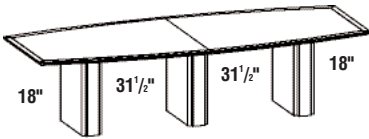

Designate Wood Species before Model #
00 - Walnut 20 - Cherry 30 - Maple

J A S P E R D E S K

For top and base designate metal
inlay finish after model #
LX - Black AL - Aluminum

Model #	Description/Dimension	Wood Finishes	Price
Boat-Shaped Tables Panel Bases 15_ <u>BST96PB</u> _ _ 245 lbs.	8 ft. Conference Table 96"W x 48"D x 30"H Tapers to 36" on ends One piece top Two panel bases Seats 8 <u>Bases</u> 2 - 24"D x 7"W 46" between bases 18" at ends	Walnut Natural Walnut Royale Walnut Richleigh Walnut Empire Walnut Old World Mahogany Crescent Cherry on Walnut Espresso	$4615 $3923 no top inlay
15_ <u>BST120PB</u> _ _ 328 lbs.	10 ft. Conference Table 120"W x 48"D x 30"H Tapers to 36" on ends Two piece top Three panel bases Seats 10 <u>Bases</u> 3 - 24"D x 7"W 31½" between bases 18" at ends	Cherry Natural Cherry Amber Cherry Cinnamon Cherry	$5277 $4485 no top inlay
15_ <u>BST144PB</u> _ _ 374 lbs.	12 ft. Conference Table 144"W x 48"D x 30"H Tapers to 36" on ends Three piece top Three panel bases Seats 12 <u>Bases</u> 3 - 24"D x 7"W 43½" between bases 18" at ends	Maple Sunrise	$5863 $4984 no top inlay
15_ <u>BST168PB</u> _ _ 458 lbs.	14 ft. Conference Table 168"W x 48"D x 30"H Tapers to 36" on ends Four piece top Four panel bases Seats 14 <u>Bases</u> 4 - 24"D x 7"W 34¹¹/₁₆" between bases 18" at ends		$6943 $5902 no top inlay
15_ <u>BST192PB</u> _ _ 504 lbs.	16 ft. Conference Table 192"W x 48"D x 30"H Tapers to 36" on ends Four piece top Four panel bases Seats 16 <u>Bases</u> 4 - 24"D x 7"W 42¹¹/₁₆" between bases 18" at ends		$7240 $6154 no top inlay

Communique