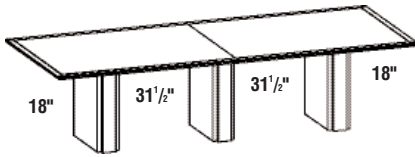

Communique

Designate Wood Species before Model #
00 - Walnut 20 - Cherry 30 - Maple

J A S P E R D E S K

For top and base designate metal
inlay finish after model #
LX - Black AL - Aluminum

	Model #	Description/Dimension	Wood Finishes	Price
Rectangular Tables Panel Bases	15_RET96PB__ 260 lbs.	8 ft. Conference Table 96"W x 48"D x 30"H One piece top Two panel bases Seats 8 Bases 2 - 24"D x 7"W 46" between bases 18" at ends	Walnut Natural Walnut Royale Walnut Richleigh Walnut Empire Walnut Old World Mahogany Crescent Cherry on Walnut Espresso	$4609 $3918 no top inlay
	15_RET120PB__ 364 lbs.	10 ft. Conference Table 120"W x 48"D x 30"H Two piece top Three panel bases Seats 10 Bases 3 - 24"D x 7"W 31¹/₂" between bases 18" at ends	Cherry Natural Cherry Amber Cherry Cinnamon Cherry	$5258 $4469 no top inlay
	15_RET144PB__ 414 lbs.	12 ft. Conference Table 144"W x 48"D x 30"H Three piece top Three panel bases Seats 12 Bases 3 - 24"D x 7"W 43¹/₂" between bases 18" at ends	Maple Sunrise	$5829 $4955 no top inlay
	15_RET168PB__ 502 lbs.	14 ft. Conference Table 168"W x 48"D x 30"H Four piece top Four panel bases Seats 14 Bases 4 - 24"D x 7"W 34¹¹/₁₆" between bases 18" at ends		$6989 $5941 no top inlay
	15_RET192PB__ 552 lbs.	16 ft. Conference Table 192"W x 48"D x 30"H Four piece top Four panel bases Seats 16 Bases 4 - 24"D x 7"W 42¹¹/₁₆" between bases 18" at ends		$7221 $6138 no top inlay

Communique