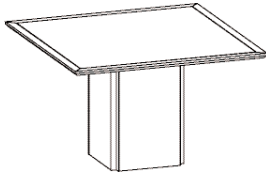

\$3326
\$2827
no top inlay

15_ **RET48SB** _ _
 111 lbs.

Square Conference Table
 48"W x 48"D x 30"H
 18" square base

Cherry
 Natural Cherry
 Amber Cherry
 Cinnamon Cherry

\$3424

Maple
 Sunrise

\$2910
no top inlay