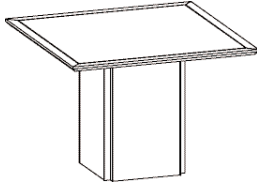

Communique

Designate Wood Species before Model #
00 - Walnut 20 - Cherry 30 - Maple

J A S P E R D E S K

For top and base designate metal
inlay finish after model #
LX - Black AL - Aluminum

Model #	Description/Dimension	Wood Finishes	Price

15_ **RET42SB** _ _
96 lbs.

Square Conference Table
42"W x 42"D x 30"H
18" square base

Walnut
Natural Walnut
Royale Walnut
Richleigh Walnut
Empire Walnut
Old World Mahogany
Crescent Cherry
on Walnut
Espresso

$3326
$2827
no top inlay

15_ **RET48SB** _ _
111 lbs.

Square Conference Table
48"W x 48"D x 30"H
18" square base

Cherry
Natural Cherry
Amber Cherry
Cinnamon Cherry

$3424

Maple
Sunrise

$2910
no top inlay