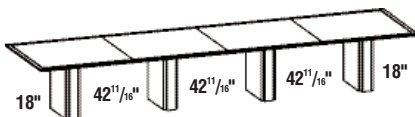

Communique

Designate Wood Species before Model #
00 - Walnut 20 - Cherry 30 - Maple

J A S P E R D E S K

For top and base designate metal
inlay finish after model #
LX - Black AL - Aluminum

	Model #	Description/Dimension	Wood Finishes	Price
Rectangular Tables Panel Bases	15_RET96PB__ 260 lbs.	8 ft. Conference Table 96"W x 48"D x 30"H One piece top Two panel bases Seats 8 Bases 2 - 24"D x 7"W 46" between bases 18" at ends	Walnut Natural Walnut Royale Walnut Richleigh Walnut Empire Walnut Old World Mahogany Crescent Cherry on Walnut Espresso	$4609 $3918 no top inlay
	15_RET120PB__ 364 lbs.	10 ft. Conference Table 120"W x 48"D x 30"H Two piece top Three panel bases Seats 10 Bases 3 - 24"D x 7"W 31¹/₂" between bases 18" at ends	Cherry Natural Cherry Amber Cherry Cinnamon Cherry	$5258 $4469 no top inlay
	15_RET144PB__ 414 lbs.	12 ft. Conference Table 144"W x 48"D x 30"H Three piece top Three panel bases Seats 12 Bases 3 - 24"D x 7"W 43¹/₂" between bases 18" at ends	Maple Sunrise	$5829 $4955 no top inlay
	15_RET168PB__ 502 lbs.	14 ft. Conference Table 168"W x 48"D x 30"H Four piece top Four panel bases Seats 14 Bases 4 - 24"D x 7"W 34¹¹/₁₆" between bases 18" at ends		$6989 $5941 no top inlay
	15_RET192PB__ 552 lbs.	16 ft. Conference Table 192"W x 48"D x 30"H Four piece top Four panel bases Seats 16 Bases 4 - 24"D x 7"W 42¹¹/₁₆" between bases 18" at ends		$7221 $6138 no top inlay

Communique