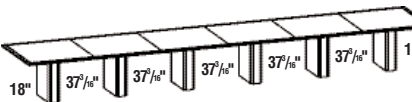

\$8435

Maple

Sunrise

\$7170

no top inlay

15__RET264PB__
778 lbs.

22 ft. Conference Table
264"W x 48"D x 30"H
Six piece top
Six panel bases
Seats 22
Bases
6 - 24"D x 7"W
37³/₁₆" between bases
18" at ends

\$9315

\$7918

no top inlay

15__RET288PB__
828 lbs.

24 ft. Conference Table
288"W x 48"D x 30"H
Six piece top
Six panel bases
Seats 24
Bases
6 - 24"D x 7"W
42" between bases
18" at ends

\$9590

\$8152

no top inlay

Communique