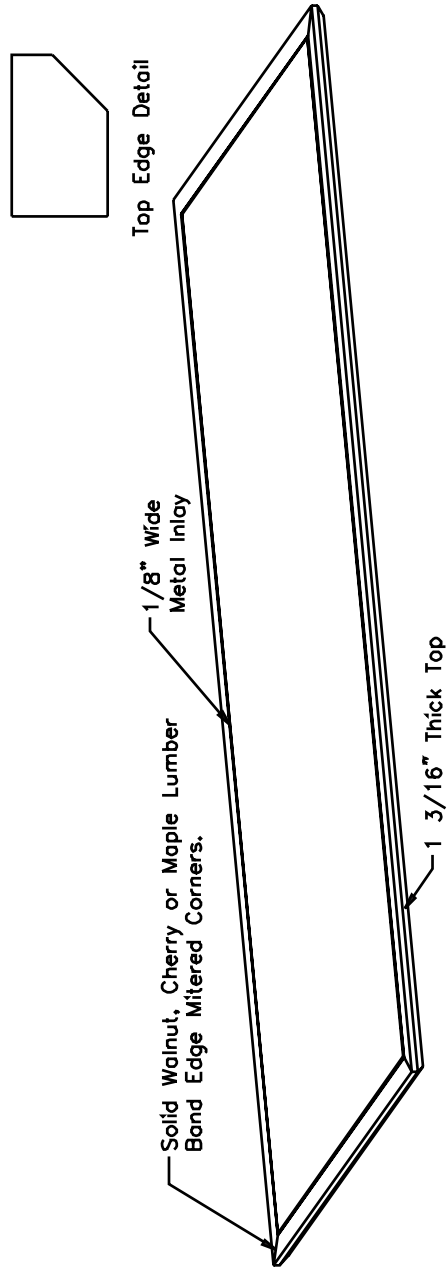

JASPER DESK

Square Bases Available in 3 Sizes
18", 24", and 30" SQ. 28 1/4" Tall

Panel Bases Available in 3 Sizes
18", 24", and 30" x 7" Wide
28 1/4" Tall

Available in Walnut, Cherry, or Maple
All surfaces are catalyzed varnish finish
Metal Available in Anodized Aluminum or Black Aluminum

Conference Table Tops

Tops are 1 3/16" thick, 3-ply construction with solid walnut, cherry or maple rims on all four sides with a reverse bevel profile.

End Panels

End panels are 1" thick, 3-ply construction with veneer band on vertical edges and along the top edge. Wing end panels feature a solid lumber band on the bottom edge of the panel to prevent glide tear out.

Drawers

Drawer sides and backs are solid lumber beech 7/16" thick. Drawer fronts are 3-ply construction, 3/4" thick. Drawer bottoms are of 3-ply hardwood construction. Drawers are assembled with dovetail construction in all four corners of the drawer box. Fronts are securely mounted onto the drawer box. Drawer pulls are standard on pedestals. There are two finish options available: Black and Anodized Aluminum.