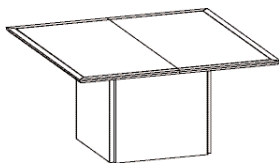

Communique