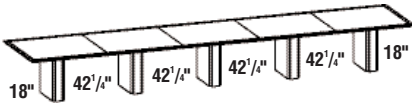

\$8199

\$6969

no top inlay

15__RET240PB__
690 lbs.

20 ft. Conference Table
240"W x 48"D x 30"H
Five piece top
Five panel bases
Seats 20
Bases
5 - 24"D x 7"W
42¹/₄" between bases
18" at ends

Cherry
Natural Cherry
Amber Cherry
Cinnamon Cherry

\$8435

Maple

Sunrise

\$7170

no top inlay

15__RET264PB__
778 lbs.

22 ft. Conference Table
264"W x 48"D x 30"H
Six piece top
Six panel bases
Seats 22
Bases
6 - 24"D x 7"W
37³/₁₆" between bases
18" at ends

\$9315