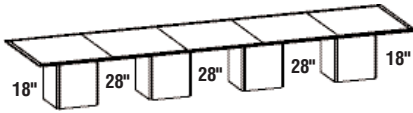

Communique

Communique

J A S P E R D E S K

Designate Wood Species before Model #
00 - Walnut 20 - Cherry 30 - Maple

For top and base designate metal
inlay finish after model #
LX - Black AL - Aluminum

Model #	Description/Dimension	Wood Finishes	Price
Rectangular Tables Square Bases 15__RET54192SB__ 614 lbs.	16 ft. Conference Table 192"W x 54"D x 30"H Four piece top Three square bases Seats 16 Bases 3 - 24"D x 24"W 42" between bases 18" at ends	Walnut Natural Walnut Royale Walnut Richeigh Walnut Empire Walnut Old World Mahogany Crescent Cherry on Walnut Espresso	\$7168 \$6093 no top inlay
15__RET54216SB__ 668 lbs.	18 ft. Conference Table 216"W x 54"D x 30"H Five piece top Four square bases Seats 18 Bases 4 - 24"D x 24"W 28" between bases 18" at ends	Cherry Natural Cherry Amber Cherry Cinnamon Cherry	\$8187 \$6959 no top inlay
15__RET54240SB__ 767 lbs.	20 ft. Conference Table 240"W x 54"D x 30"H Five piece top Four square bases Seats 20 Bases 4 - 24"D x 24"W 36" between bases 18" at ends	Maple Sunrise	\$8441 \$7175 no top inlay
15__RET54264SB__ 821 lbs.	22 ft. Conference Table 264"W x 54"D x 30"H Six piece top Four square bases Seats 22 Bases 4 - 24"D x 24"W 44" between bases 18" at ends		\$8985 \$7637 no top inlay
15__RET54288SB__ 875 lbs.	24 ft. Conference Table 288"W x 54"D x 30"H Six piece top Five square bases Seats 24 Bases 5 - 24"D x 24"W 33" between bases 18" at ends		\$9656 \$8208 no top inlay