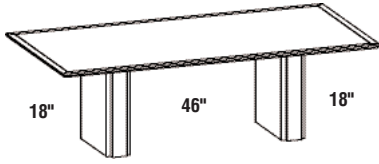

Communique

Designate Wood Species before Model #
00 - Walnut 20 - Cherry 30 - Maple

J A S P E R D E S K

For top and base designate metal
inlay finish after model #
LX - Black AL - Aluminum

	Model #	Description/Dimension	Wood Finishes	Price
Rectangular Tables Panel Bases	15_RET96PB__ 260 lbs.	8 ft. Conference Table 96"W x 48"D x 30"H One piece top Two panel bases Seats 8 Bases 2 - 24"D x 7"W 46" between bases 18" at ends	Walnut Natural Walnut Royale Walnut Richleigh Walnut Empire Walnut Old World Mahogany Crescent Cherry on Walnut Espresso	$4609 $3918 no top inlay
	15_RET120PB__ 364 lbs.	10 ft. Conference Table 120"W x 48"D x 30"H Two piece top Three panel bases Seats 10 Bases 3 - 24"D x 7"W 31¹/₂" between bases 18" at ends	Cherry Natural Cherry Amber Cherry Cinnamon Cherry	$5258 $4469 no top inlay
	15_RET144PB__ 414 lbs.	12 ft. Conference Table 144"W x 48"D x 30"H Three piece top Three panel bases Seats 12 Bases 3 - 24"D x 7"W 43¹/₂" between bases 18" at ends	Maple Sunrise	$5829 $4955 no top inlay
	15_RET168PB__ 502 lbs.	14 ft. Conference Table 168"W x 48"D x 30"H Four piece top Four panel bases Seats 14 Bases 4 - 24"D x 7"W 34¹¹/₁₆" between bases 18" at ends		$6989 $5941 no top inlay
	15_RET192PB__ 552 lbs.	16 ft. Conference Table 192"W x 48"D x 30"H Four piece top Four panel bases Seats 16 Bases 4 - 24"D x 7"W 42¹¹/₁₆" between bases 18" at ends		$7221 $6138 no top inlay

Communique