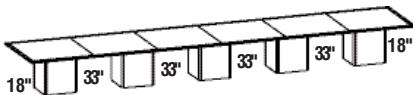

Communique

Communique

J A S P E R D E S K

Designate Wood Species before Model #
00 - Walnut 20 - Cherry 30 - Maple

For top and base designate metal
inlay finish after model #
LX - Black AL - Aluminum

Model #	Description/Dimension	Wood Finishes	Price
Rectangular Tables Square Bases 15__RET54192SB__ 614 lbs.	16 ft. Conference Table 192"W x 54"D x 30"H Four piece top Three square bases Seats 16 Bases 3 - 24"D x 24"W 42" between bases 18" at ends	Walnut Natural Walnut Royale Walnut Richeigh Walnut Empire Walnut Old World Mahogany Crescent Cherry on Walnut Espresso	\$7168 \$6093 no top inlay
15__RET54216SB__ 668 lbs.	18 ft. Conference Table 216"W x 54"D x 30"H Five piece top Four square bases Seats 18 Bases 4 - 24"D x 24"W 28" between bases 18" at ends	Cherry Natural Cherry Amber Cherry Cinnamon Cherry	\$8187 \$6959 no top inlay
15__RET54240SB__ 767 lbs.	20 ft. Conference Table 240"W x 54"D x 30"H Five piece top Four square bases Seats 20 Bases 4 - 24"D x 24"W 36" between bases 18" at ends	Maple Sunrise	\$8441 \$7175 no top inlay
15__RET54264SB__ 821 lbs.	22 ft. Conference Table 264"W x 54"D x 30"H Six piece top Four square bases Seats 22 Bases 4 - 24"D x 24"W 44" between bases 18" at ends		\$8985 \$7637 no top inlay
15__RET54288SB__ 875 lbs.	24 ft. Conference Table 288"W x 54"D x 30"H Six piece top Five square bases Seats 24 Bases 5 - 24"D x 24"W 33" between bases 18" at ends		\$9656 \$8208 no top inlay