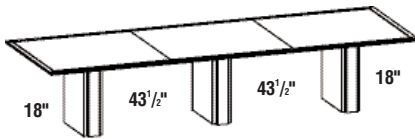

Communique

Designate Wood Species before Model #
00 - Walnut 20 - Cherry 30 - Maple

J A S P E R D E S K

For top and base designate metal
inlay finish after model #
LX - Black AL - Aluminum

	Model #	Description/Dimension	Wood Finishes	Price
Rectangular Tables Panel Bases	15_RET96PB__ 260 lbs.	8 ft. Conference Table 96"W x 48"D x 30"H One piece top Two panel bases Seats 8 Bases 2 - 24"D x 7"W 46" between bases 18" at ends	Walnut Natural Walnut Royale Walnut Richleigh Walnut Empire Walnut Old World Mahogany Crescent Cherry on Walnut Espresso	$4609 $3918 no top inlay
	15_RET120PB__ 364 lbs.	10 ft. Conference Table 120"W x 48"D x 30"H Two piece top Three panel bases Seats 10 Bases 3 - 24"D x 7"W 31¹/₂" between bases 18" at ends	Cherry Natural Cherry Amber Cherry Cinnamon Cherry	$5258 $4469 no top inlay
	15_RET144PB__ 414 lbs.	12 ft. Conference Table 144"W x 48"D x 30"H Three piece top Three panel bases Seats 12 Bases 3 - 24"D x 7"W 43¹/₂" between bases 18" at ends	Maple Sunrise	$5829 $4955 no top inlay
	15_RET168PB__ 502 lbs.	14 ft. Conference Table 168"W x 48"D x 30"H Four piece top Four panel bases Seats 14 Bases 4 - 24"D x 7"W 34¹¹/₁₆" between bases 18" at ends		$6989 $5941 no top inlay
	15_RET192PB__ 552 lbs.	16 ft. Conference Table 192"W x 48"D x 30"H Four piece top Four panel bases Seats 16 Bases 4 - 24"D x 7"W 42¹¹/₁₆" between bases 18" at ends		$7221 $6138 no top inlay

Communique