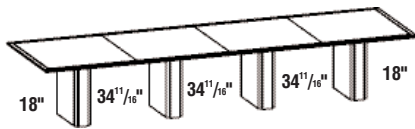

Communique

Designate Wood Species before Model #
00 - Walnut 20 - Cherry 30 - Maple

J A S P E R D E S K

For top and base designate metal
inlay finish after model #
LX - Black AL - Aluminum

	Model #	Description/Dimension	Wood Finishes	Price
Rectangular Tables Panel Bases	15_RET96PB__ 260 lbs.	8 ft. Conference Table 96"W x 48"D x 30"H One piece top Two panel bases Seats 8 Bases 2 - 24"D x 7"W 46" between bases 18" at ends	Walnut Natural Walnut Royale Walnut Richleigh Walnut Empire Walnut Old World Mahogany Crescent Cherry on Walnut Espresso	$4609 $3918 no top inlay
	15_RET120PB__ 364 lbs.	10 ft. Conference Table 120"W x 48"D x 30"H Two piece top Three panel bases Seats 10 Bases 3 - 24"D x 7"W 31¹/₂" between bases 18" at ends	Cherry Natural Cherry Amber Cherry Cinnamon Cherry	$5258 $4469 no top inlay
	15_RET144PB__ 414 lbs.	12 ft. Conference Table 144"W x 48"D x 30"H Three piece top Three panel bases Seats 12 Bases 3 - 24"D x 7"W 43¹/₂" between bases 18" at ends	Maple Sunrise	$5829 $4955 no top inlay
	15_RET168PB__ 502 lbs.	14 ft. Conference Table 168"W x 48"D x 30"H Four piece top Four panel bases Seats 14 Bases 4 - 24"D x 7"W 34¹¹/₁₆" between bases 18" at ends		$6989 $5941 no top inlay
	15_RET192PB__ 552 lbs.	16 ft. Conference Table 192"W x 48"D x 30"H Four piece top Four panel bases Seats 16 Bases 4 - 24"D x 7"W 42¹¹/₁₆" between bases 18" at ends		$7221 $6138 no top inlay

Communique