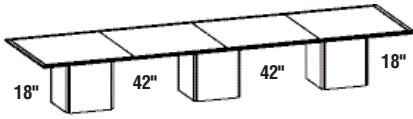

Communique

Communique

J A S P E R D E S K

Designate Wood Species before Model #
00 - Walnut 20 - Cherry 30 - Maple

For top and base designate metal
inlay finish after model #
LX - Black AL - Aluminum

Model #	Description/Dimension	Wood Finishes	Price
Rectangular Tables Square Bases 15__RET54192SB__ 614 lbs.	16 ft. Conference Table 192"W x 54"D x 30"H Four piece top Three square bases Seats 16 Bases 3 - 24"D x 24"W 42" between bases 18" at ends	Walnut Natural Walnut Royale Walnut Richeigh Walnut Empire Walnut Old World Mahogany Crescent Cherry on Walnut Espresso	\$7168 \$6093 no top inlay
15__RET54216SB__ 668 lbs.	18 ft. Conference Table 216"W x 54"D x 30"H Five piece top Four square bases Seats 18 Bases 4 - 24"D x 24"W 28" between bases 18" at ends	Cherry Natural Cherry Amber Cherry Cinnamon Cherry	\$8187 \$6959 no top inlay
15__RET54240SB__ 767 lbs.	20 ft. Conference Table 240"W x 54"D x 30"H Five piece top Four square bases Seats 20 Bases 4 - 24"D x 24"W 36" between bases 18" at ends	Maple Sunrise	\$8441 \$7175 no top inlay
15__RET54264SB__ 821 lbs.	22 ft. Conference Table 264"W x 54"D x 30"H Six piece top Four square bases Seats 22 Bases 4 - 24"D x 24"W 44" between bases 18" at ends		\$8985 \$7637 no top inlay
15__RET54288SB__ 875 lbs.	24 ft. Conference Table 288"W x 54"D x 30"H Six piece top Five square bases Seats 24 Bases 5 - 24"D x 24"W 33" between bases 18" at ends		\$9656 \$8208 no top inlay