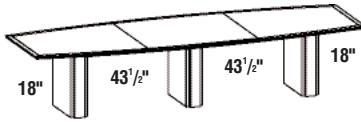

Designate Wood Species before Model #
00 - Walnut 20 - Cherry 30 - Maple

J A S P E R D E S K

For top and base designate metal
inlay finish after model #
LX - Black AL - Aluminum

Model #	Description/Dimension	Wood Finishes	Price
Boat-Shaped Tables Panel Bases 15_ <u>BST96PB</u> _ _ 245 lbs.	8 ft. Conference Table 96"W x 48"D x 30"H Tapers to 36" on ends One piece top Two panel bases Seats 8 <u>Bases</u> 2 - 24"D x 7"W 46" between bases 18" at ends	Walnut Natural Walnut Royale Walnut Richleigh Walnut Empire Walnut Old World Mahogany Crescent Cherry on Walnut Espresso	$4615 $3923 no top inlay
15_ <u>BST120PB</u> _ _ 328 lbs.	10 ft. Conference Table 120"W x 48"D x 30"H Tapers to 36" on ends Two piece top Three panel bases Seats 10 <u>Bases</u> 3 - 24"D x 7"W 31½" between bases 18" at ends	Cherry Natural Cherry Amber Cherry Cinnamon Cherry	$5277 $4485 no top inlay
15_ <u>BST144PB</u> _ _ 374 lbs.	12 ft. Conference Table 144"W x 48"D x 30"H Tapers to 36" on ends Three piece top Three panel bases Seats 12 <u>Bases</u> 3 - 24"D x 7"W 43½" between bases 18" at ends	Maple Sunrise	$5863 $4984 no top inlay
15_ <u>BST168PB</u> _ _ 458 lbs.	14 ft. Conference Table 168"W x 48"D x 30"H Tapers to 36" on ends Four piece top Four panel bases Seats 14 <u>Bases</u> 4 - 24"D x 7"W 34¹¹/₁₆" between bases 18" at ends		$6943 $5902 no top inlay
15_ <u>BST192PB</u> _ _ 504 lbs.	16 ft. Conference Table 192"W x 48"D x 30"H Tapers to 36" on ends Four piece top Four panel bases Seats 16 <u>Bases</u> 4 - 24"D x 7"W 42¹¹/₁₆" between bases 18" at ends		$7240 $6154 no top inlay

Communique