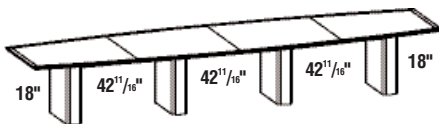

Designate Wood Species before Model #
00 - Walnut 20 - Cherry 30 - Maple

J A S P E R D E S K

For top and base designate metal
inlay finish after model #
LX - Black AL - Aluminum

Model #	Description/Dimension	Wood Finishes	Price
Boat-Shaped Tables Panel Bases 15_ <u>BST96PB</u> _ _ 245 lbs.	8 ft. Conference Table 96"W x 48"D x 30"H Tapers to 36" on ends One piece top Two panel bases Seats 8 <u>Bases</u> 2 - 24"D x 7"W 46" between bases 18" at ends	Walnut Natural Walnut Royale Walnut Richleigh Walnut Empire Walnut Old World Mahogany Crescent Cherry on Walnut Espresso	$4615 $3923 no top inlay
15_ <u>BST120PB</u> _ _ 328 lbs.	10 ft. Conference Table 120"W x 48"D x 30"H Tapers to 36" on ends Two piece top Three panel bases Seats 10 <u>Bases</u> 3 - 24"D x 7"W 31½" between bases 18" at ends	Cherry Natural Cherry Amber Cherry Cinnamon Cherry	$5277 $4485 no top inlay
15_ <u>BST144PB</u> _ _ 374 lbs.	12 ft. Conference Table 144"W x 48"D x 30"H Tapers to 36" on ends Three piece top Three panel bases Seats 12 <u>Bases</u> 3 - 24"D x 7"W 43½" between bases 18" at ends	Maple Sunrise	$5863 $4984 no top inlay
15_ <u>BST168PB</u> _ _ 458 lbs.	14 ft. Conference Table 168"W x 48"D x 30"H Tapers to 36" on ends Four piece top Four panel bases Seats 14 <u>Bases</u> 4 - 24"D x 7"W 34¹¹/₁₆" between bases 18" at ends		$6943 $5902 no top inlay
15_ <u>BST192PB</u> _ _ 504 lbs.	16 ft. Conference Table 192"W x 48"D x 30"H Tapers to 36" on ends Four piece top Four panel bases Seats 16 <u>Bases</u> 4 - 24"D x 7"W 42¹¹/₁₆" between bases 18" at ends		$7240 $6154 no top inlay

Communique