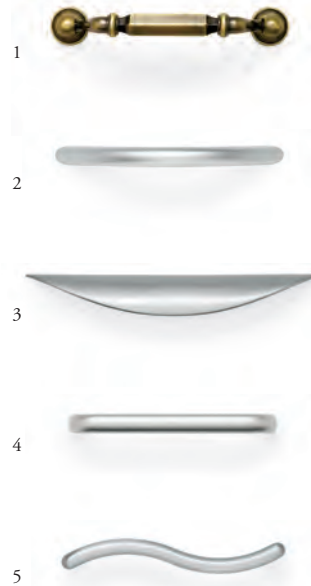

Edge Profiles

Edge Profiles

- A Square
- B Kerf
- C Tri-Oval
- D Reeded
- E Classic

a la curve is offered in standard finishes on cherry, walnut and maple solids and veneers.

a la curve

a la curve User Work Area.
Pictured with optional Laminate Top.

Shown in Espresso on Walnut.

Pull Options

Pull Options

- 1 Classic (brass only)
- 2 Arc (nickel or black)
- 3 Crescent (nickel or black)
- 4 Bar (nickel or black)
- 5 Wave (nickel or black)

J A S P E R D E S K