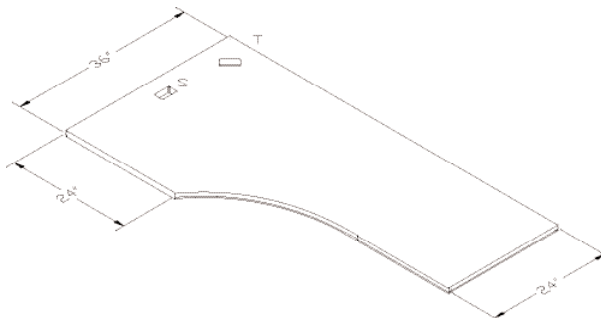

Single Right Pedestal

Specify grommet location T or S Add $55 list each

Flush Modesty