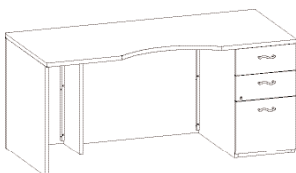

1 __SPR6630SB__	Single Pedestal Desk 66W x 30D x 30H Stepped modesty	$2568
295 lbs.	Pedestal locking Box/Box/File - right 4" overhang - center	

Single Right Pedestal