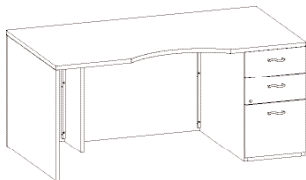

1 __SPR6636SB__	Single Pedestal Desk 66W x 36D x 30H Stepped modesty	$2800
305 lbs.	Pedestal locking Box/Box/File - right 4" overhang - center	

Single Right Pedestal

Stepped Modesty