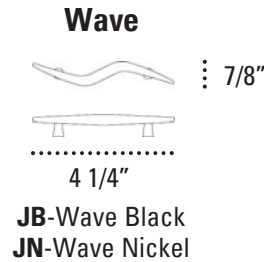

a la curve
J A S P E R   D E S K
PULL AND FINISH OPTIONS

Pulls are required on all pedestals and are available in Matte Nickel or Matte Black. The Classic pull is offered in Classic Brass only, and the Crescent pull is ADA approved. No upcharge on standard pulls.

a la curve is offered in Cherry, Walnut and Maple wood species. Custom finishes are welcome.

Cherry
Natural
Amber
Cinnamon

Walnut
Natural
Royale
Richleigh
Crescent Cherry
Old World Mahogany
Empire
Espresso

Maple
Sunrise