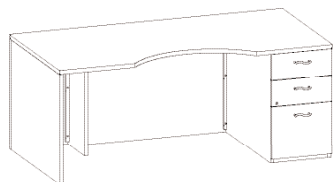

1 __ SPR7236SB __	Single Pedestal Desk 72W x 36D x 30H Stepped modesty	$2874

300 lbs

Pedestal locking
Box/Box/File - right
4" overhang - center

Single Right Pedestal

Stepped Modesty