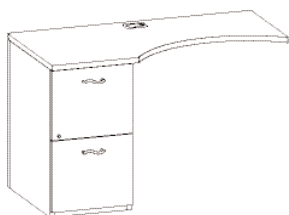

1 __ ERL48 __ __	Executive Return 48W x 24D x 30H 140 lbs. Open back 32" kneespace	Pedestal locking File/File - left Black rectangular grommet Finished back on pedestal Grain direction runs front to back $1456

Single Left Pedestal

1 __ ERL48FB __ __	48" Return with full back panel 170 lbs.	1635