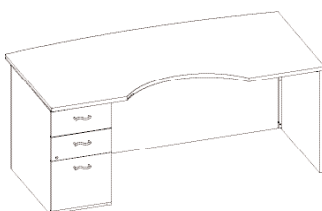

1 __ K SPL7236FB __	Single Pedestal Desk-Arc Top 72W x 36D x 30H Recessed modesty	Pedestal locking Box/Box/File - left 6" overhang - center $2563

304 lbs.

Single Left Pedestal