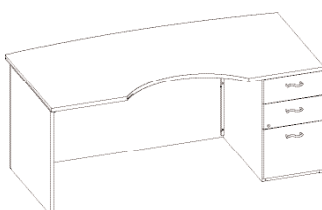

1 __ K SPR7236FB __	Single Pedestal Desk-Arc Top 72W x 36D x 30H Recessed modesty	Pedestal locking Box/Box/File - right 6" overhang - center $2563

304 lbs.

Single Right Pedestal