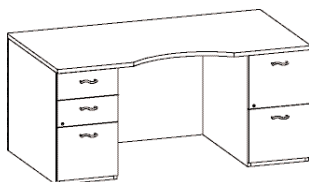

1 3 0

FR6636SB

A

L B

**Rectangular Top**

MODEL #	DESCRIPTION/DIMENSIONS	PRICE
1 __ <b>FR6636SB</b> __ __	Executive Desk <b>66W x 36D x 30H</b> <b>Stepped modesty</b> Pedestal locking	<b>\$3406</b>

345 lbs.

File/File - right  
Box/Box/File - left  
34" kneespace  
4" overhang-center