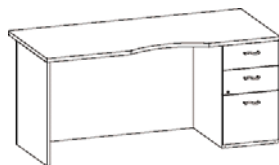

1 __ SPR6630FB __ __	Single Pedestal Desk 66W x 30D x 30H Recessed modesty	Pedestal locking Box/Box/File - right 6" overhang $2217

294 lbs.

Single Right Pedestal