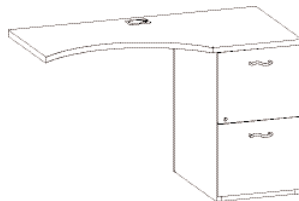

1 __ ERR42 __ __	Executive Return 42W x 24D x 30H 135 lbs. Open back 26" kneespace	Pedestal locking File/File - right Black rectangular grommet Finished back on pedestal Grain direction runs front to back $1422

Single Right Pedestal

1 __ ERR42FB __ __	42" Return with full back panel 162 lbs.	1591