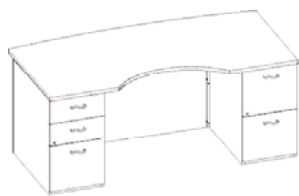

1 __FK72FB__	Executive Desk-Arc Top 72W x 42D x 30H Recessed modesty Pedestal locking	$3618

404 lbs.

File/File - right
Box/Box/File - left
40" kneespace
6" overhang-center

Pedestal configuration