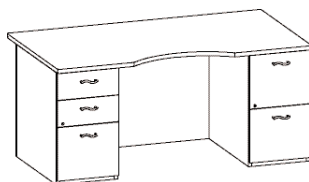

1 __ FR6636FB __ __	Executive Desk 66W x 36D x 30H Recessed modesty Pedestal locking	$3257

344 lbs.

File/File - right
Box/Box/File - left
34" kneespace
6" overhang

Pedestal configuration