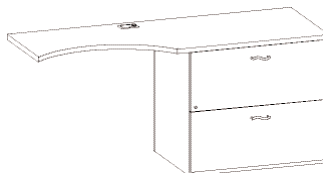

1 __ERR60LF__	Executive Return Pedestal locking 32" Lateral File - left 60W x 24D x 30H Open back 28" kneespace Black rectangular grommet Finished back on pedestal Grain direction runs front to back	$1998

190 lbs.
232 lbs.

Single Right Pedestal