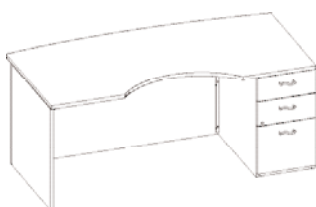

1 __ K SPR72FB __	Single Pedestal Desk-Arc Top 72W x 42D x 30H Recessed modesty	Pedestal locking Box/Box/File - right 6" overhang - center $2841

334 lbs.

Single Right Pedestal

Arc Top-Recessed Modesty