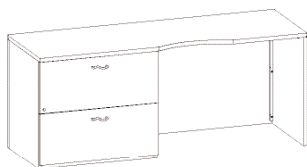

a la curve
J A S P E R   D E S K

SPECIFICATIONS

Wood Species	Model Number	Edge Detail	Pull Option	Wood Finishes
00 - Walnut		A-Square	LB-Bar Black	Crescent Cherry on Walnut
20 - Cherry		B-Kerf	LN-Bar Nickel	Empire Walnut
30 - Maple		C-Tri-Oval	JB-Wave Black	Royale Walnut
		D-Reeded	JN-Wave Nickel	Richleigh Walnut
		E-Classic	KB-Classic Brass	Old World Mahogany
			AB-Arc Black	Natural Walnut
			AN-Arc Nickel	Amber Cherry
			CB-Crescent Black	Cinnamon Cherry
			CN-Crescent Nickel	Natural Cherry
				Sunrise
				Espresso

1 3 0

DCSPL72FC

A

L B

Single Pedestal Credenzas

MODEL #	DESCRIPTION/DIMENSIONS	PRICE
1 __DCSPL72LF__	Single Lateral Credenza 72W x 24D x 30H Pedestal locking Lateral File - left 230 lbs. Finished back	$2457
HB	Designate HB after model number for optional 11" back panel replaces full back panel see page 183	NC
	Reference page 141 for optional grommet locations	Add $55 list each

Single Left Pedestal