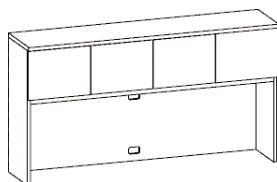

a la curve
J A S P E R   D E S K

SPECIFICATIONS

Wood Species
00 - Walnut
20 - Cherry
30 - Maple

Model Number

Edge Detail
A-Square
B-Kerf
C-Tri-Oval
D-Reeded
E-Classic

Wood Finishes

Crescent Cherry on Walnut
Empire Walnut
Royale Walnut
Richleigh Walnut
Old World Mahogany
Natural Walnut
Amber Cherry
Cinnamon Cherry
Natural Cherry
Sunrise
Espresso

1 3 0

MH7216

A

Overhead Storage

MODEL #

DESCRIPTION/DIMENSIONS

PRICE

1 __ **MH7216** __

Stacking Storage Unit

Grommets

$2403

72W x 16D x 39H

Finished back

235 lbs.

4 Hinged doors

24 1/2" clearance

Optional locking doors (LK) - add $100 List

Optional task lights see page 188

Optional tackboards see page 188

1 __ **MH6616** __

Stacking Storage Unit

Grommets

$2322

66W x 16D x 39H

Finished back

215 lbs.

4 Hinged doors

24 1/2" clearance

Optional locking doors (LK) - add $100 List

Optional task lights see page 188

Optional tackboards see page 188