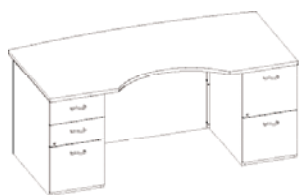

1 3 0

FK72SB

A

L B

**Arc Top**

MODEL #	DESCRIPTION/DIMENSIONS	PRICE
1 __FK72SB__	Executive Desk-Arc Top <b>72W x 42D x 30H</b> Stepped modesty Pedestal locking	<b>\$3683</b>

405 lbs.

File/File - right  
Box/Box/File - left  
40" kneespace  
10" overhang-center