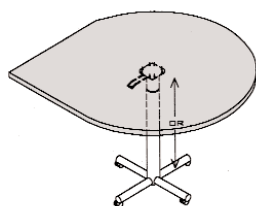

a la curve
J A S P E R D E S K

TOP EDGE DETAILS

	MODEL #	DESCRIPTION/DIMENSIONS	PRICE
Bases	1 __ MCB18 75 lbs	18" Diameter Drum Base Use with 36" diameter top	$637
	1 __ MCB22 85 lbs	22" Diameter Drum Base Use with 42" - 48" diameter tops	$796
Drum	Specify wood species and finish only		
	12CRFPB26 (chrome)	26" Wide Base	$405
	12PWFPB26 (black)	Use with 36" diameter tops	345
	16 lbs.		
X-Base	12CRFPB32 (chrome)	32" Wide Base	$523
	12PWFPB32 (black)	Use with 42" - 48" diameter tops	451
	21 lbs.		
Adjustable Height	100MOBHA 25 lbs	Adjustable Height Base Metal - black Adjust from 26" to 41" Mobile Casters - locking Use with 36" - 42" diameter tops	$2065
	100MOBFT 24 lbs	Flip Top Base Metal - black - 27 1/2"H 28 3/4"H Overall w/ Top Mobile Casters - locking Use with 36" - 42" diameter tops	$1664