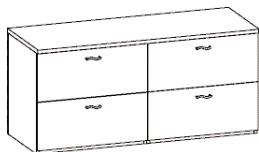

1 __ LF4 __	Four Drawer Lateral 64W x 24D x 30H 235 lbs.	Central locking Anti-tip mechanism - allows only one drawer to open at a time $3157