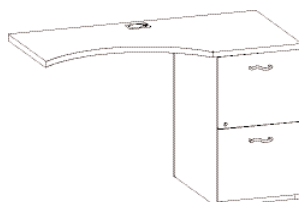

1 __ ERR48 __ __	Executive Return 48W x 24D x 30H 140 lbs. Open back 32" kneespace	Pedestal locking File/File - right Black rectangular grommet Finished back on pedestal Grain direction runs front to back $1456

Single Right Pedestal

1 __ ERR48FB __ __	48" Return with full back panel 170 lbs.	1635