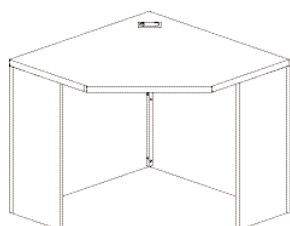

1 __ CWS3636FS __	36" Corner unit 36D x 36W x 30H	Connects with 24" depth curve 17" width on front edge	$1597
140 lbs.	Black Rectangular grommet