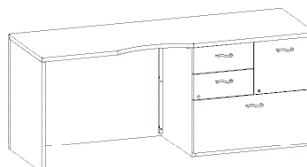

1 __DCSPR72FC__	File Center Credenza 72W x 24D x 30H Two Box/One File Drawer - top right One Lateral File - bottom right 220 lbs. Finished back Pedestal locking	$2747
HB	Designate HB after model number for optional 11" back panel replaces full back panel see page 183	NC
	Reference page 141 for optional grommet locations	Add $55 list each

Single Right Pedestal