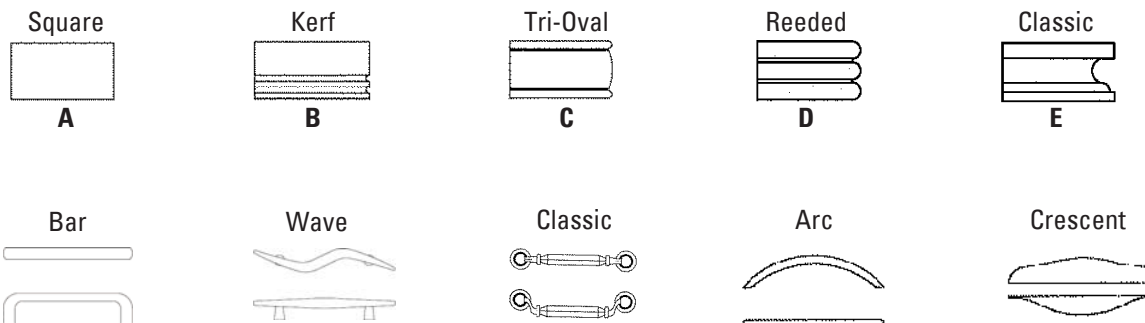

a la curve
J A S P E R D E S K

TOP EDGE DETAILS

Wardrobe

Hinged Left

Storage Cabinet

Hinged Left

Wardrobe

Left

MODEL #	DESCRIPTION/DIMENSIONS	PRICE
1 __MWC1624L__	Wardrobe - Hinged Left Coat rod	$1967
1 __MWC1624R__	Wardrobe - Hinged Right	$1967
	16W x 24D x 69H Finished back	
	140 lbs. One fixed shelf	
	Optional locking door (LK)	50
1 __MSCFF1624L__	Storage Cabinet - Left File/File bottom	$2401
1 __MSCFF1624R__	Storage Cabinet - Right 2 adjustable shelves	$2401
	16W x 24D x 69H Finished back	
	155 lbs.	
	Optional locking door (LK)	50
1 __WC3224__	Wardrobe Coat rods	$3663
	32W x 24D x 69H Two fixed shelves	
	285 lbs. Finished back	
	Optional locking door (LK)	50
1 __FFBC3224__	Storage/Filing Storage - top	$4740
	32W x 24D x 69H Four file drawers - bottom	
	305 lbs. Finished back	
	Optional locking doors (LK)	100
1 __WSFFL__	Utility Cabinet Wardrobe - right	$4217
1 __WSFFR__	Utility Cabinet Wardrobe - left	$4217
	32W x 24D x 69H Storage - top left	
	300 lbs. Finished back File/File - bottom left	
	Optional locking doors (LK)	100