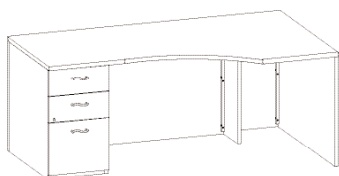

a la curve J A S P E R D E S K

SPECIFICATIONS

Wood Species	Model Number	Edge Detail	Pull Option	Wood Finishes
00 - Walnut		A-Square	LB-Bar Black	Crescent Cherry on Walnut
20 - Cherry		B-Kerf	LN-Bar Nickel	Empire Walnut
30 - Maple		C-Tri-Oval	JB-Wave Black	Royale Walnut
		D-Reeded	JN-Wave Nickel	Richleigh Walnut
		E-Classic	KB-Classic Brass	Old World Mahogany
			AB-Arc Black	Natural Walnut
			AN-Arc Nickel	Amber Cherry
			CB-Crescent Black	Cinnamon Cherry
			CN-Crescent Nickel	Natural Cherry
				Sunrise
				Espresso

1 3 0

ECWSL7242SB

A

L B

MODEL #	DESCRIPTION/DIMENSIONS	PRICE

Computer Desks

1 __ECWSL7242SB__	Executive Corner Desk 72W x 30D x 30H Stepped modesty	42" corner - right Box/Box/File - left Pedestal locking 4" overhang - center	$2813

325 lbs.