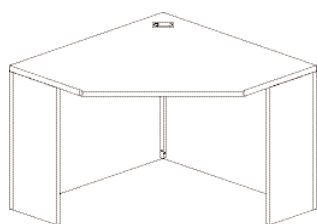

Corner Units

1 __ CWS4242FS __	42" Corner Unit 42D x 42W x 30H	Connects with 24" depth curve 25 1/2" width on front edge	$1731
160 lbs.	Black Rectangular grommet