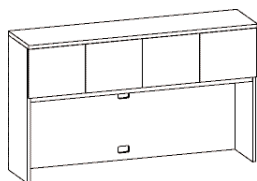

1 __ **MH6016** __

Stacking Storage Unit

Grommets

$2127

60W x 16D x 39H

Finished back

200 lbs.

4 Hinged doors

24 1/2" clearance

Optional locking doors (LK) - add $100 List

Optional task lights see page 188

Optional tackboards see page 188

1 __ **MH4216** __

Stacking Storage Unit

Grommets

$1520

42W x 16D x 39H

Finished back

125 lbs.

2 Hinged doors

24 1/2" clearance

Optional locking doors (LK) - add $50 List

Optional task lights see page 188

Optional tackboards see page 188