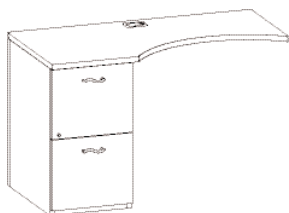

1 3 0

ERL42

A

L B

**Executive Returns**

MODEL #	DESCRIPTION/DIMENSIONS	PRICE
1 __ ERL42 __ __	Executive Return <b>42W x 24D x 30H</b> 135 lbs. Open back 26" kneespace	Pedestal locking File/File - left Black rectangular grommet Finished back on pedestal Grain direction runs front to back <b>\$1422</b>
1 __ ERL42FB __ __	42" Return with full back panel 162 lbs.	<b>1591</b>