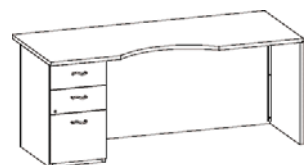

1 __ SPL7230FB __	Single Pedestal Desk 72W x 30D x 30H Recessed modesty	Pedestal locking Box/Box/File - left 6" overhang $2326

275 lbs.

Single Left Pedestal