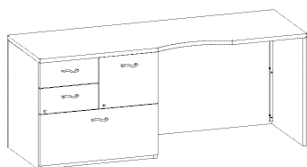

1 __DCSPL72FC__	File Center Credenza 72W x 24D x 30H Two Box/One File Drawer - top left One Lateral File - bottom left 220 lbs. Finished back Pedestal locking	$2747
HB	Designate HB after model number for optional 11" back panel replaces full back panel see page 183	NC
	Reference page 141 for optional grommet locations	Add $55 list each

Single Left Pedestal