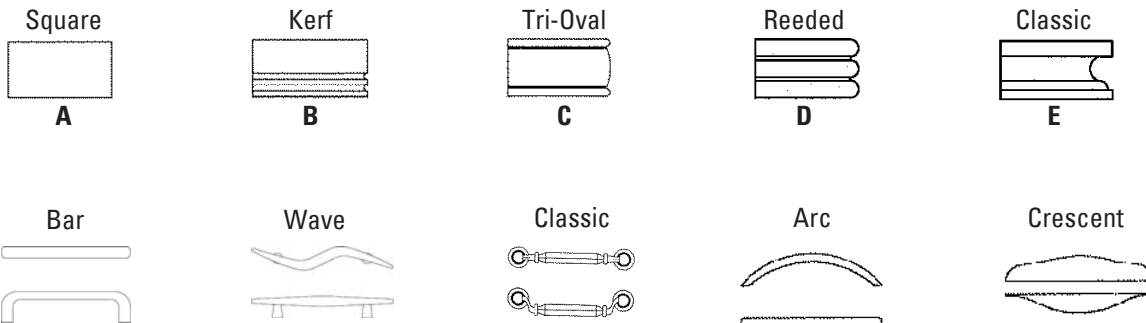

a la curve
J A S P E R D E S K

TOP EDGE DETAILS AND PULL OPTIONS

Recessed Modesty

MODEL #	DESCRIPTION/DIMENSIONS	PRICE
1 __ SPL6636FB __ __	Single Pedestal Desk 66W x 36D x 30H Recessed modesty	Pedestal locking Box/Box/File - left 6" overhang $2496

304 lbs.

Single Left Pedestal

1 __ SPR6636FB __ __	Single Pedestal Desk 66W x 36D x 30H Recessed modesty	Pedestal locking Box/Box/File - right 6" overhang $2496

304 lbs.

Single Right Pedestal

Recessed Modesty

1 __ SPL6630FB __ __	Single Pedestal Desk 66W x 30D x 30H Recessed modesty	Pedestal locking Box/Box/File - left 6" overhang $2217

294 lbs.

Single Left Pedestal

1 __ SPR6630FB __ __	Single Pedestal Desk 66W x 30D x 30H Recessed modesty	Pedestal locking Box/Box/File - right 6" overhang $2217

294 lbs.

Single Right Pedestal