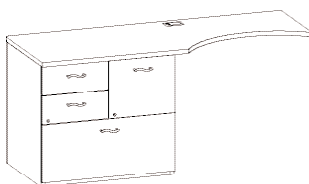

1 __ERL60FC__	Executive Return Pedestal locking 32" File Center - left 60W x 24D x 30H Open back 28" kneespace Black rectangular grommet Finished back on pedestal Grain direction runs front to back	$1854

230 lbs.
272 lbs.

Single Left Pedestal