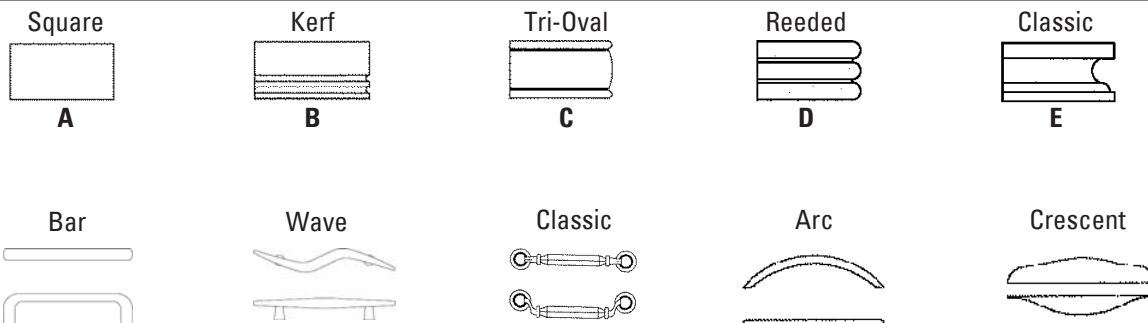

a la curve
J A S P E R   D E S K

TOP EDGE DETAILS AND PULL OPTIONS

	MODEL #	DESCRIPTION/DIMENSIONS	PRICE
Executive Returns	1 __ ERL54 __	Executive Return 54W x 24D x 30H 145 lbs. Open back 38" kneespace	Pedestal locking File/File - left Black rectangular grommet Finished back on pedestal Grain direction runs front to back $1489
	1 __ ERL54FB __	54" Return with full back panel 179 lbs.	1677
Single Left Pedestal	1 __ ERR54 __	Executive Return 54W x 24D x 30H 145 lbs. Open back 38" kneespace	Pedestal locking File/File - right Black rectangular grommet Finished back on pedestal Grain direction runs front to back $1489
	1 __ ERR54FB __	54" Return with full back panel 179 lbs.	1677
Single Right Pedestal	1 __ ERL60 __	Executive Return 60W x 24D x 30H 190 lbs. Open Back 44" kneespace	Pedestal locking File/File - left Black rectangular grommet Finished back on pedestal Grain direction runs front to back $1666
	1 __ ERL60FB __	60" Return with full back panel 228 lbs.	1745
Single Left Pedestal	1 __ ERR60 __	Executive Return 60W x 24D x 30H 190 lbs. Open Back 44" kneespace	Pedestal locking File/File - right Black rectangular grommet Finished back on pedestal Grain direction runs front to back $1666
	1 __ ERR60FB __	60" Return with full back panel 228 lbs.	1745
Single Right Pedestal