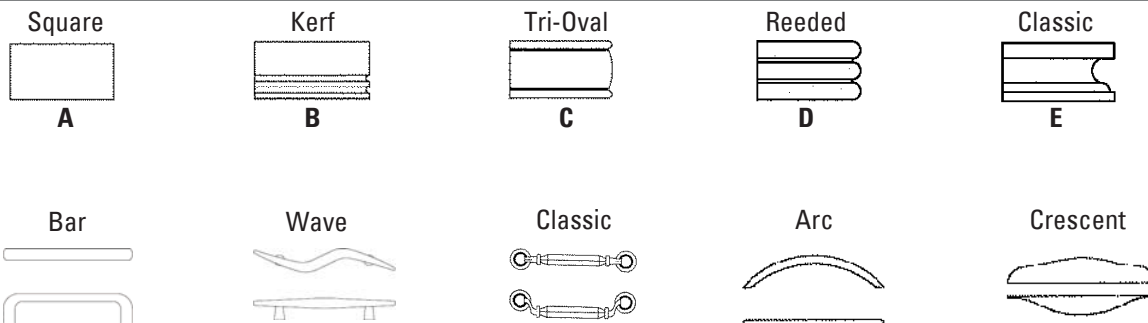

a la curve
J A S P E R   D E S K

TOP EDGE DETAILS AND PULL OPTIONS

Bridges	MODEL #	DESCRIPTION/DIMENSIONS		PRICE
	1 __ WS36TO __	36W x 24D x 1-3/16 - Top only	38 lbs.	$288
	1 __ WS42TO __	42W x 24D x 1-3/16 - Top only	45 lbs.	307
	1 __ WS48TO __	48W x 24D x 1-3/16 - Top only	53 lbs.	323
	1 __ WS54TO __	54W x 24D x 1-3/16 - Top only	60 lbs.	345
	1 __ WS36 __	36W x 24D x 30H - with back panel	68 lbs.	$409
	1 __ WS42 __	42W x 24D x 30H - with back panel	73 lbs.	456
	1 __ WS48 __	48W x 24D x 30H - with back panel	78 lbs.	598
	1 __ WS54 __	54W x 24D x 30H - with back panel	90 lbs.	677
	HB	Designate HB after model number for optional 11" back panel replaces full back panel see page 183		NC