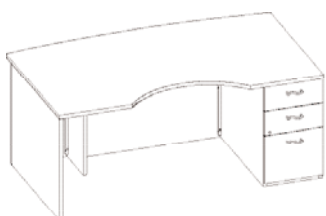

1 __KSPR72SB__	Single Pedestal Desk-Arc top 72W x 42D x 30H Stepped modesty	$3080
335 lbs.	Pedestal locking Box/Box/File - right 10" overhang - center	

Single Right Pedestal

Arc Top - Stepped Modesty