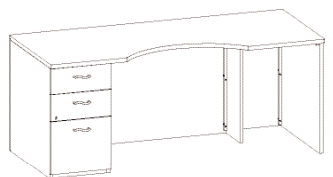

1 __ SPL7230SB __	Single Pedestal Desk 72W x 30D x 30H Stepped modesty	$2658

280 lbs.

Pedestal locking
Box/Box/File - left
4" overhang - center

Single Left Pedestal