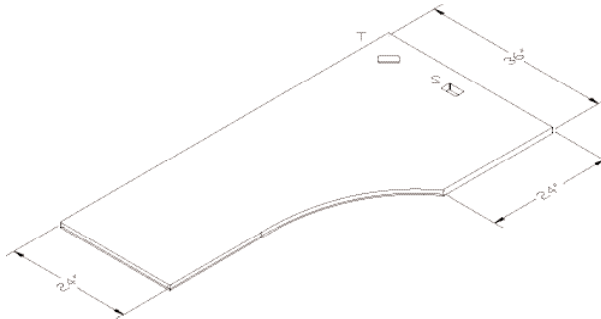

a la curve J A S P E R D E S K

SPECIFICATIONS

Wood Species
00 - Walnut
20 - Cherry
30 - Maple

Model Number

Edge Detail
A-Square
B-Kerf
C-Tri-Oval
D-Reeded
E-Classic

Pull Option
LB-Bar Black
LN-Bar Nickel
JB-Wave Black
JN-Wave Nickel
KB-Classic Brass
AB-Arc Black
AN-Arc Nickel
CB-Crescent Black
CN-Crescent Nickel

Wood Finishes
Crescent Cherry on Walnut
Empire Walnut
Royale Walnut
Richleigh Walnut
Old World Mahogany
Natural Walnut
Amber Cherry
Cinnamon Cherry
Natural Cherry
Sunrise
Espresso

1 3 0

DCSPL72

A

L B

Computer Credenza	MODEL #	DESCRIPTION/DIMENSIONS	PRICE

 275 lbs.	1 __ ECWSL7236FB __	Executive Corner Credenza 36" corner - right 72W x 24D x 30H Flush modesty File/File-left Pedestal locking	$2409

HB Designate HB after model number for optional 11" back panel replaces full back panel see page 183 **NC**

Single Left Pedestal

Specify grommet location T or S Add $55 list each

Flush Modesty

 275 lbs.	1 __ ECWSR7236FB __	Executive Corner Credenza 36" corner - left 72W x 24D x 30H Flush modesty File/File-right Pedestal locking	$2409

HB Designate HB after model number for optional 11" back panel replaces full back panel see page 183 **NC**