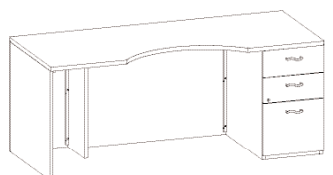

1 __ SPR7230SB __	Single Pedestal Desk 72W x 30D x 30H Stepped modesty	$2658

280 lbs.

Pedestal locking
Box/Box/File - right
4" overhang - center

Single Right Pedestal