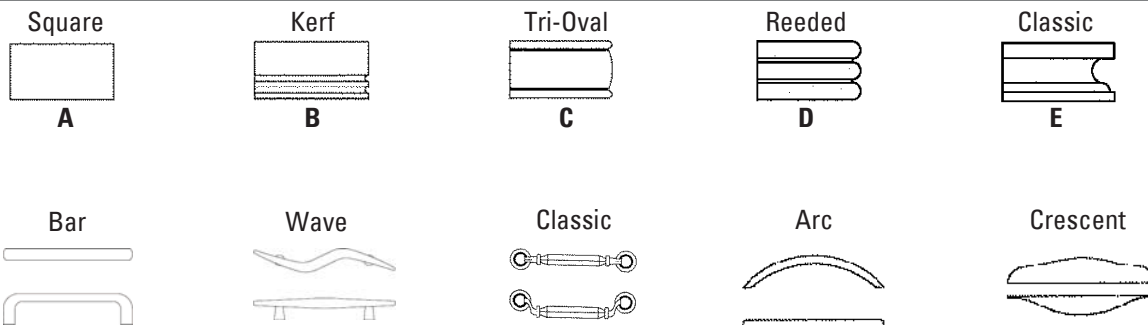

a la curve
J A S P E R   D E S K

TOP EDGE DETAILS AND PULL OPTIONS