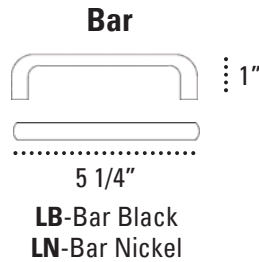

a la curve
J A S P E R   D E S K
PULL AND FINISH OPTIONS

Pulls are required on all pedestals and are available in Matte Nickel or Matte Black. The Classic pull is offered in Classic Brass only, and the Crescent pull is ADA approved. No upcharge on standard pulls.

a la curve is offered in Cherry, Walnut and Maple wood species. Custom finishes are welcome.

Cherry
Natural
Amber
Cinnamon

Walnut
Natural
Royale
Richleigh
Crescent Cherry
Old World Mahogany
Empire
Espresso

Maple
Sunrise