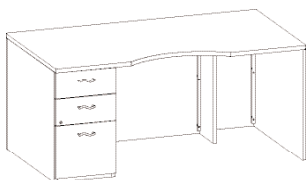

1 3 0

SPL6636SB

A

L B

Espresso

**Stepped Modesty**

MODEL #	DESCRIPTION/DIMENSIONS	PRICE
1 __SPL6636SB__	Single Pedestal Desk <b>66W x 36D x 30H</b> Stepped modesty	<b>\$2800</b>
305 lbs.	Pedestal locking Box/Box/File - left 4" overhang - center	