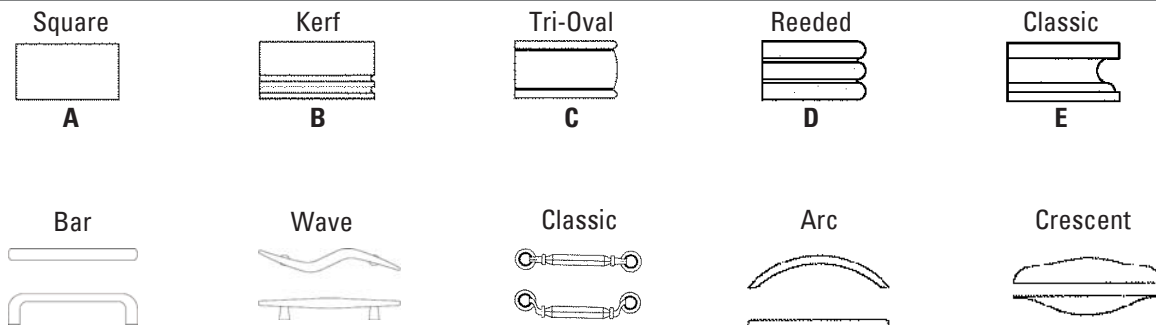

**Single Right Pedestal**

*a la curve*  
**J A S P E R   D E S K**

**TOP EDGE DETAILS AND PULL OPTIONS**

**Recessed Modesty**

MODEL #	DESCRIPTION/DIMENSIONS	PRICE
1 __ <b>SPL7236FB</b> __	Single Pedestal Desk <b>72W x 36D x 30H</b> Recessed modesty	Pedestal locking Box/Box/File - left 6" overhang <b>\$2578</b>