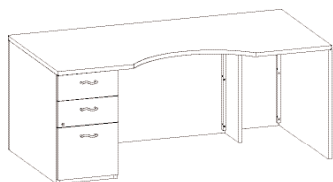

1 3 0

SPL7236SB

A

L B

**Stepped Modesty**

MODEL #	DESCRIPTION/DIMENSIONS	PRICE
1 __ SPL7236SB __	Single Pedestal Desk 72W x 36D x 30H Stepped modesty	\$2874

300 lbs

Pedestal locking  
Box/Box/File - left  
4" overhang - center