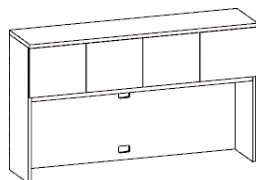

a la curve
J A S P E R   D E S K

SPECIFICATIONS

Wood Species
00 - Walnut
20 - Cherry
30 - Maple

Model Number

Edge Detail
A-Square
B-Kerf
C-Tri-Oval
D-Reeded
E-Classic

Wood Finishes

Crescent Cherry on Walnut
Empire Walnut
Royale Walnut
Richleigh Walnut
Old World Mahogany
Natural Walnut
Amber Cherry
Cinnamon Cherry
Natural Cherry
Sunrise
Espresso

1 3 0

MH7216

A

Overhead Storage

MODEL #

DESCRIPTION/DIMENSIONS

PRICE

1 __ **MH7216** __

Stacking Storage Unit

Grommets

$2403

72W x 16D x 39H

Finished back

235 lbs.

4 Hinged doors

24 1/2" clearance

Optional locking doors (LK) - add $100 List

Optional task lights see page 188

Optional tackboards see page 188

1 __ **MH6616** __

Stacking Storage Unit

Grommets

$2322

66W x 16D x 39H

Finished back

215 lbs.

4 Hinged doors

24 1/2" clearance

Optional locking doors (LK) - add $100 List

Optional task lights see page 188

Optional tackboards see page 188

1 __ **MH6016** __

Stacking Storage Unit

Grommets

$2127

60W x 16D x 39H

Finished back

200 lbs.

4 Hinged doors

24 1/2" clearance

Optional locking doors (LK) - add $100 List

Optional task lights see page 188

Optional tackboards see page 188

1 __ **MH4216** __

Stacking Storage Unit

Grommets

$1520

42W x 16D x 39H

Finished back

125 lbs.

2 Hinged doors

24 1/2" clearance

Optional locking doors (LK) - add $50 List

Optional task lights see page 188

Optional tackboards see page 188