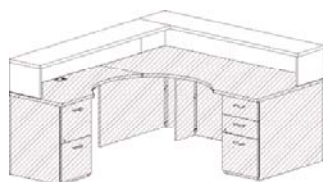

1 __TC72_	Transaction Counter - Desk 72W x 14D x 12H 80 lbs. Fits 72W x 36D - Desk	$992
1 __TCL70	Left Transaction Counter 70W x 14D x 12H 77 lbs. Fits 48W x 24D - Return No edge profile	954

L-Unit Left

Optional tackboard see page 188