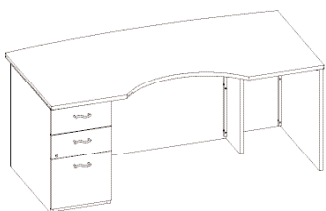

1 __KSPL7236SB__	Single Pedestal Desk-Arc top 72W x 36D x 30H Stepped modesty	$2617
305 lbs.	Pedestal locking Box/Box/File - left 10" overhang - center	

Single Left Pedestal