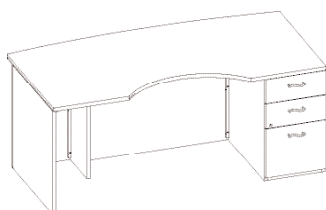

1 __KSPR7236SB__	Single Pedestal Desk-Arc top 72W x 36D x 30H Stepped modesty	$2617
305 lbs.	Pedestal locking Box/Box/File - right 10" overhang - center	

Single Right Pedestal