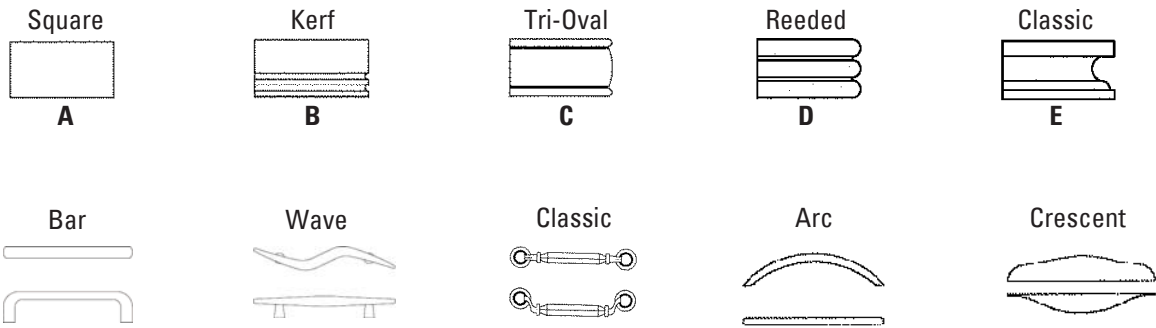

a la curve
J A S P E R D E S K

TOP EDGE DETAILS AND PULL OPTIONS

	MODEL #	DESCRIPTION/DIMENSIONS	PRICE
Rectangular Top 	1 __ FR6030SB __	Executive Desk 60W x 30D x 30H Stepped modesty Pedestal locking	File/File - right Box/Box/File - left 28" kneespace 4" overhang-center $3094
	305 lbs.		

Pedestal configuration

Stepped Modesty

	MODEL #	DESCRIPTION/DIMENSIONS	PRICE
Rectangular Top 	1 __ FR6030FB __	Executive Desk 60W x 30D x 30H Recessed modesty Pedestal locking	File/File - right Box/Box/File - left 28" kneespace 6" overhang $2798
	304 lbs.		

Pedestal configuration

Recessed Modesty