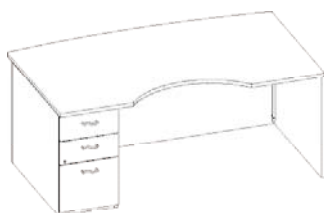

Arc Top-Recessed Modesty

MODEL #	DESCRIPTION/DIMENSIONS	PRICE
1 __ K SPL72FB __	Single Pedestal Desk-Arc Top 72W x 42D x 30H Recessed modesty	Pedestal locking Box/Box/File - left 6" overhang - center $2841

334 lbs.

Single Left Pedestal