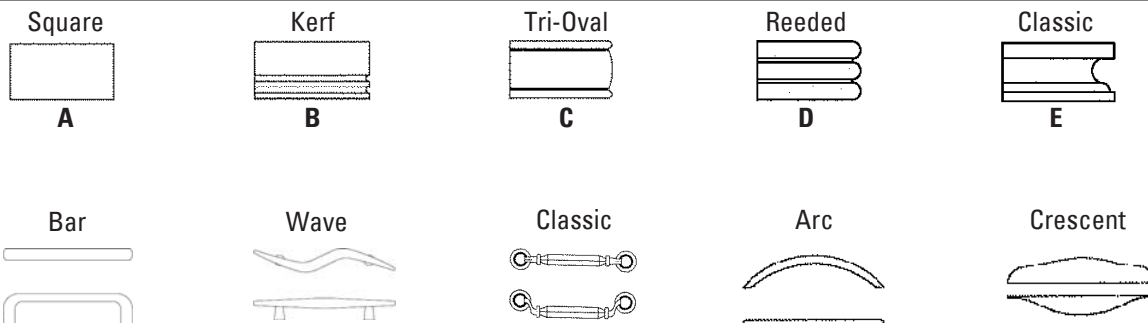

a la curve
J A S P E R   D E S K

TOP EDGE DETAILS AND PULL OPTIONS

	MODEL #	DESCRIPTION/DIMENSIONS	PRICE
Single Pedestal Credenzas			
	1 __ DCSP72 __	Single Pedestal Credenza Pedestal locking 72W x 24D x 30H File/File - left Finished back	$2218
	220 lbs.	HB Designate HB after model number for optional 11" back panel replaces full back panel see page 183	NC
Single Left Pedestal		Reference page 141 for optional grommet locations Add $55 list each	
	1 __ DCSPR72 __	Single Pedestal Credenza Pedestal locking 72W x 24D x 30H File/File - right Finished back	$2218
	220 lbs.	HB Designate HB after model number for optional 11" back panel replaces full back panel see page 183	NC
Single Right Pedestal		Reference page 141 for optional grommet locations Add $55 list each	
	1 __ DCSP66 __	Single Pedestal Credenza Pedestal locking 66W x 24D x 30H File/File - left Finished back	$2166
	210 lbs.	HB Designate HB after model number for optional 11" back panel replaces full back panel see page 183	NC
Single Left Pedestal		Reference page 141 for optional grommet locations Add $55 list each	
	1 __ DCSPR66 __	Single Pedestal Credenza Pedestal locking 66W x 24D x 30H File/File - right Finished back	$2166
	210 lbs.	HB Designate HB after model number for optional 11" back panel replaces full back panel see page 183	NC
Single Right Pedestal		Reference page 141 for optional grommet locations Add $55 list each