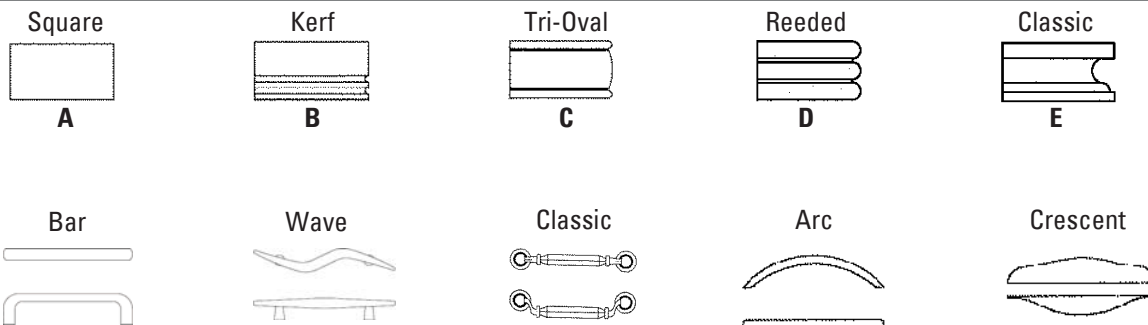

a la curve
J A S P E R   D E S K

TOP EDGE DETAILS AND PULL OPTIONS

	MODEL #	DESCRIPTION/DIMENSIONS	PRICE
Rectangular Top 	1 __ FR7236SB __ 365 lbs.	Executive Desk 72W x 36D x 30H Stepped modesty Pedestal locking	File/File - right Box/Box/File - left 40" kneespace 4" overhang-center $3566
Pedestal configuration 	1 __ FR7230SB __ 335 lbs.	Executive Desk 72W x 30D x 30H Stepped modesty Pedestal locking	File/File - right Box/Box/File - left 40" kneespace 4" overhang-center $3247
Stepped Modesty Rectangular Top 	1 __ FR7236FB __ 364 lbs.	Executive Desk 72W x 36D x 30H Recessed modesty Pedestal locking	File/File - right Box/Box/File - left 40" kneespace 6" overhang $3418
Pedestal configuration 	1 __ FR7230FB __ 334 lbs.	Executive Desk 72W x 30D x 30H Recessed modesty Pedestal locking	File/File - right Box/Box/File - left 40" kneespace 6" overhang $2971
Recessed Modesty