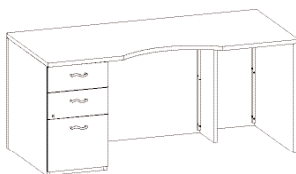

1 __SPL6630SB__	Single Pedestal Desk 66W x 30D x 30H Stepped modesty	$2568
295 lbs.	Pedestal locking Box/Box/File - left 4" overhang - center	

Single Left Pedestal