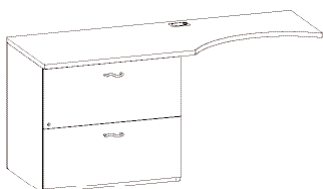

a la curve
J A S P E R   D E S K

SPECIFICATIONS

Wood Species	Model Number	Edge Detail	Pull Option	Wood Finishes
00 - Walnut 20 - Cherry 30 - Maple		A-Square B-Kerf C-Tri-Oval D-Reeded E-Classic	LB-Bar Black LN-Bar Nickel JB-Wave Black JN-Wave Nickel KB-Classic Brass AB-Arc Black AN-Arc Nickel CB-Crescent Black CN-Crescent Nickel	Crescent Cherry on Walnut Empire Walnut Royale Walnut Richleigh Walnut Old World Mahogany Natural Walnut Amber Cherry Cinnamon Cherry Natural Cherry Sunrise Espresso
1 3 0	ERL66	A	L B	

Executive Returns

MODEL #	DESCRIPTION/DIMENSIONS	PRICE
1 __ERL60LF__	Executive Return Pedestal locking 32" Lateral File - left 60W x 24D x 30H Open back 28" kneespace Black rectangular grommet Finished back on pedestal Grain direction runs front to back	$1998
1 __ERL60LFFB	60" Return with full back panel	2174

190 lbs.
232 lbs.

Single Left Pedestal