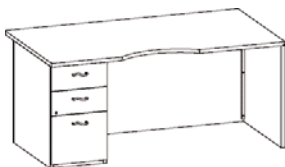

Recessed Modesty

MODEL #	DESCRIPTION/DIMENSIONS	PRICE
1 __ SPL6636FB __ __	Single Pedestal Desk 66W x 36D x 30H Recessed modesty	Pedestal locking Box/Box/File - left 6" overhang $2496

304 lbs.