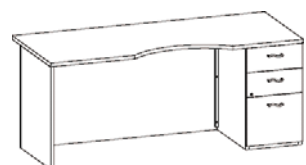

1 __ SPR7230FB __	Single Pedestal Desk 72W x 30D x 30H Recessed modesty	Pedestal locking Box/Box/File - right 6" overhang $2326

275 lbs.

Single Right Pedestal