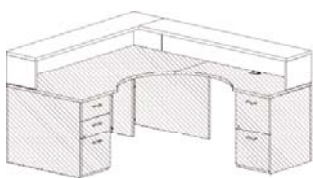

1 __TC72_	Transaction Counter - Desk 72W x 14D x 12H 80 lbs. Fits 72W x 36D - Desk	$992
1 __TCR70	Right Transaction Counter 70W x 14D x 12H 77 lbs. Fits 48W x 24D - Return No edge profile	954

L-Unit Right

Optional tackboard see page 188