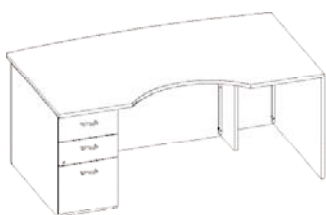

1 3 0

KSPL72SB

A

L B

**Arc Top - Stepped Modesty**

MODEL #	DESCRIPTION/DIMENSIONS	PRICE
1 __KSPL72SB__	Single Pedestal Desk-Arc top 72W x 42D x 30H Stepped modesty	\$3080
335 lbs.	Pedestal locking Box/Box/File - left 10" overhang - center	