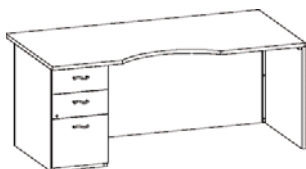

Recessed Modesty

MODEL #	DESCRIPTION/DIMENSIONS	PRICE
1 __ SPL7236FB __	Single Pedestal Desk 72W x 36D x 30H Recessed modesty	Pedestal locking Box/Box/File - left 6" overhang $2578

295 lbs.

Single Left Pedestal