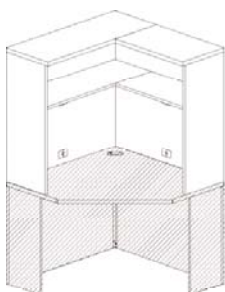

a la curve
J A S P E R D E S K

SPECIFICATIONS

Wood Species

00 - Walnut
20 - Cherry
30 - Maple

Model Number

MH3636

Edge Detail

A-Square
B-Kerf
C-Tri-Oval
D-Reeded
E-Classic

A

Wood Finishes

Crescent Cherry on Walnut
Empire Walnut
Royale Walnut
Richleigh Walnut
Old World Mahogany
Natural Walnut
Amber Cherry
Cinnamon Cherry
Natural Cherry
Sunrise
Espresso

1 3 0

Corner Hutch

MODEL #	DESCRIPTION/DIMENSIONS	PRICE
1 __MH3636	Corner Hutch One fixed shelf Finished back Grommet 36W x 16D x 39H Use with 36" Corner 24 1/2" clearance Square edge only	$1663
1 __MH4242	Corner Hutch One fixed shelf Finished back Grommet 42W x 16D x 39H Use with 42" Corner 24 1/2" clearance Square edge only	$1844