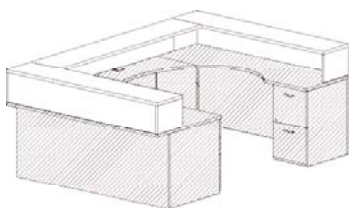

Reception Risers

MODEL #	DESCRIPTION/DIMENSIONS	PRICE
1 __TC72_	Transaction Counter - Desk 72W x 14D x 12H 80 lbs. Fits 72W x 36D - Desk	$992
1 __TC80	Transaction Counter - Bridge 80W x 14D x 12H 50 lbs. Fits 48W x 24D - Bridge Connects riser on desk and credenza No edge profile	953

U- Configuration

1 __TC72_	Transaction Counter - Credenza 72W x 14D x 12H 80 lbs. Fits 72W x 24D - Credenza	992
Optional tackboard see page 188