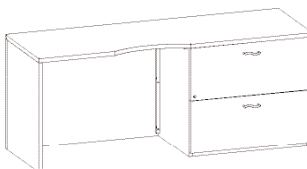

1 __DCSPR72LF__	Single Lateral Credenza 72W x 24D x 30H Pedestal locking Lateral File - right 230 lbs. Finished back	$2457
HB	Designate HB after model number for optional 11" back panel replaces full back panel see page 183	NC
	Reference page 141 for optional grommet locations	Add $55 list each

Single Right Pedestal

File Center Credenzas