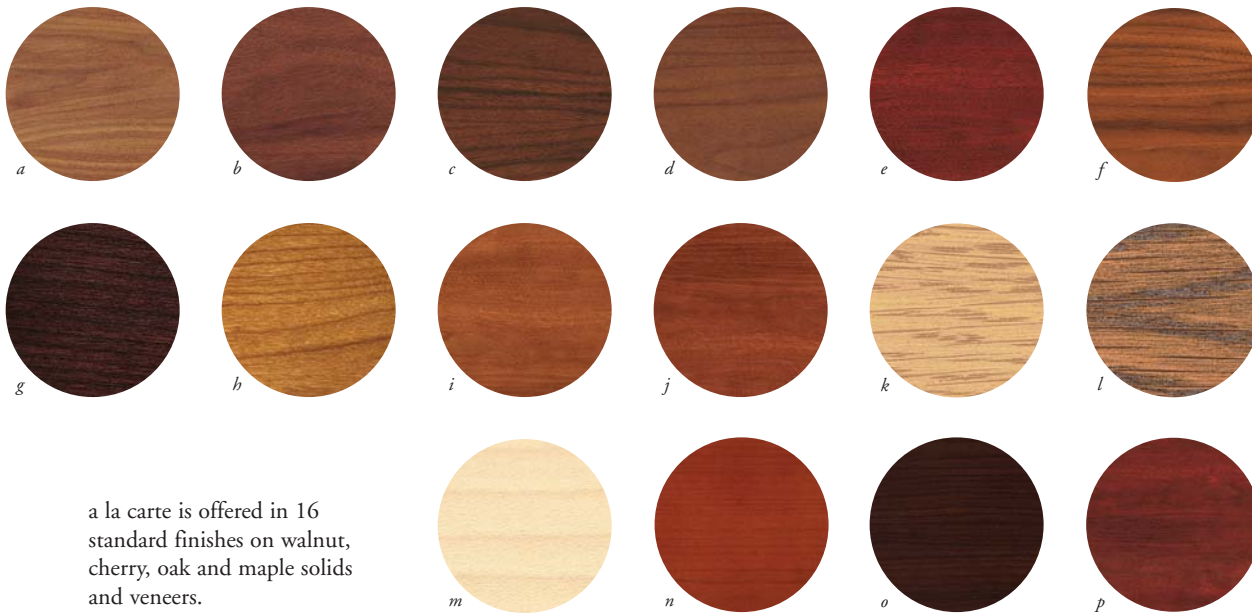

Shown in Sunrise Maple.

- Finishes**
- a Natural Walnut
 - b Royale Walnut
 - c Richleigh Walnut
 - d Empire Walnut
 - e Old World Mahogany
 - f Crescent Cherry on Walnut
 - g Espresso Walnut
 - h Natural Cherry
 - i Amber Cherry
 - j Cinnamon Cherry
 - k Landmark Oak
 - l Harbor Oak
 - m Sunrise Maple
 - n Collector's Cherry
 - o Mocha Cherry
 - p Mahogany on Cherry

a la carte is offered in 16 standard finishes on walnut, cherry, oak and maple solids and veneers.

Edge Profiles

Edge Profiles

- A Square
- B Kerf
- C Tri-Oval
- D Reeded
- E Classic

Pull Options

Pull Options