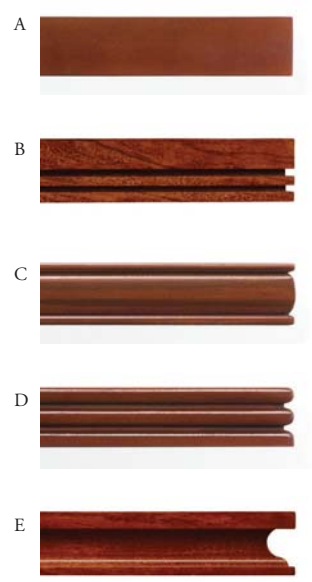

Shown in Sunrise Maple.

- Finishes**
- a Natural Walnut
 - b Royale Walnut
 - c Richleigh Walnut
 - d Empire Walnut
 - e Old World Mahogany
 - f Crescent Cherry on Walnut
 - g Espresso Walnut
 - h Natural Cherry
 - i Amber Cherry
 - j Cinnamon Cherry
 - k Landmark Oak
 - l Harbor Oak
 - m Sunrise Maple
 - n Collector's Cherry
 - o Mocha Cherry
 - p Mahogany on Cherry

a la carte is offered in 16 standard finishes on walnut, cherry, oak and maple solids and veneers.

Edge Profiles

Edge Profiles

- A Square
- B Kerf
- C Tri-Oval
- D Reeded
- E Classic

Pull Options

Pull Options