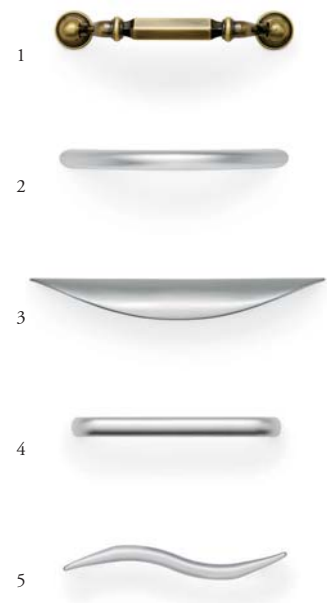

a la carte is offered in 16 standard finishes on walnut, cherry, oak and maple solids and veneers.

Edge Profiles

Edge Profiles

- A Square
- B Kerf
- C Tri-Oval
- D Reeded
- E Classic

Pull Options

Pull Options

- 1 Classic (brass only)
- 2 Arc (nickel or black)
- 3 Crescent (nickel or black)
- 4 Bar (nickel or black)
- 5 Wave (nickel or black)

Jasper Desk Company, Inc.
 225 Clay Street
 Jasper, Indiana 47546

812.482.4132 VOICE
 812.482.9552 FACSIMILE
 800.365.7994